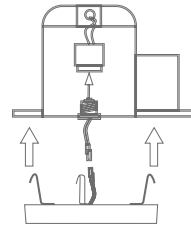

For all models

ACCESSORIES INCLUDED:

- Attach mounting bracket to J-box
- Click downlight into mounting bracket

Mounting Bracket

J-Box Screws

Wire Nuts

LED Adapter

4" & 6" CAN RECESSED

4" CAN - 5.5" & 7" models
6" CAN - 7" model only

ACCESSORIES SOLD SEPARATELY:

- Connect E26 adapter to the LED adapter
- Insert mounting clips and push downlight up until flush with ceiling

E26 Adapter

Mounting Clips