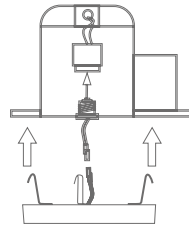

For all models

ACCESSORIES INCLUDED:

- Attach mounting bracket to J-box
- Click downlight into mounting bracket

Mounting Bracket

J-Box Screws

Wire Nuts

LED Adapter

4" & 6" CAN RECESSED

4" CAN - 5.5" & 7" models

6" CAN - 7" model only

ACCESSORIES SOLD SEPARATELY:

- Connect E26 adapter to the LED adapter
- Insert mounting clips and push downlight up until flush with ceiling

E26 Adapter

Mounting Clips