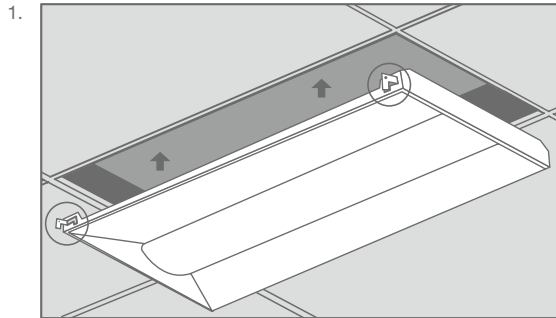

INSTALLATION GUIDE

TROFFER INSTALLATION

- **Step 1.** Make sure the **POWER IS TURNED OFF** at the source to the location at which you are installing the product.
- **Step 2.** Remove existing troffer if applicable.
- **Step 3.** Pull L tabs out on each corner. (fig. 1)
- **Step 4.** Place troffer in ceiling making sure each L tab is securely hooked on T-bar grid. (fig. 1 & fig. 2)

- **Step 5.** Remove power conduit plate. Insert power supply into power conduit plate using appropriate electrical fittings. (fig. 3)
- **Step 6.** Return power back to the source and installation is complete. (fig. 4)

SPECIFICATIONS

Product Model	58003 36TROF14DIM/830/277V (MTO)	57995 36TROF14DIM/835/277V	57996 36TROF14DIM/840/277V	58004 36TROF14DIM/850/277V (MTO)
Type	1x4' Troffer	1x4' Troffer	1x4' Troffer	1x4' Troffer
Power (W)	36	36	36	36
Voltage - Frequency	120-277V 50-60Hz	120-277V 50-60Hz	120-277V 50-60Hz	120-277V 50-60Hz
Color Temp. (ANSI)	Warm White 3000K	Neutral White 3500K	Cool White 4000K	Daylight 5000K
CRI (Ra)	82	82	82	82
Typical lumens (lm)	3320	3440	3510	3650
Efficacy (LPW)	92	96	98	101
Beam Angle	120°	120°	120°	120°
Dimmable	Yes	Yes	Yes	Yes
Power Factor	0.9	0.9	0.9	0.9
THD	<20%	<20%	<20%	<20%
Rated Lifetime - L85 (hrs.)	50,000	50,000	50,000	50,000
L x W x H	47.71"x11.73"x3.35"(1212x298x85mm)	47.71"x11.73"x3.35"(1212x298x85mm)	47.71"x11.73"x3.35"(1212x298x85mm)	47.71"x11.73"x3.35"(1212x298x85mm)
Weight (lb. / g)	11.22lb. / 5.10kg	11.22lb. / 5.10kg	11.22lb. / 5.10kg	11.22lb. / 5.10kg

* Suitable for damp locations. Not for use where directly exposed to the weather or water