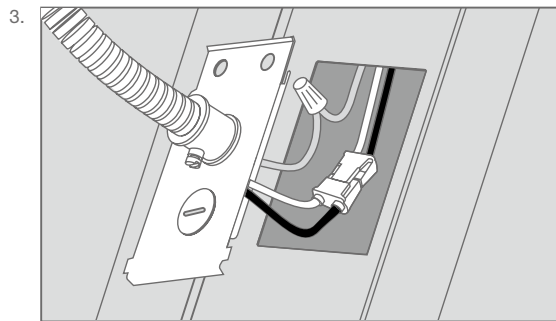

INSTALLATION GUIDE

TROFFER INSTALLATION

- **Step 1.** Make sure the **POWER IS TURNED OFF** at the source to the location at which you are installing the product.
- **Step 2.** Remove existing troffer if applicable.
- **Step 3.** Pull L tabs out on each corner. (fig. 1)
- **Step 4.** Place troffer in ceiling making sure each L tab is securely hooked on T-bar grid. (fig. 1 & fig. 2)

- **Step 5.** Remove power conduit plate. Insert power supply into power conduit plate using appropriate electrical fittings. (fig. 3)
- **Step 6.** Return power back to the source and installation is complete. (fig. 4)

SPECIFICATIONS

Product Model	58003 36TROF14DIM/830/277V (MTO)	57995 36TROF14DIM/835/277V	57996 36TROF14DIM/840/277V	58004 36TROF14DIM/850/277V (MTO)
Type	1x4' Troffer	1x4' Troffer	1x4' Troffer	1x4' Troffer
Power (W)	36	36	36	36
Voltage - Frequency	120-277V 50-60Hz	120-277V 50-60Hz	120-277V 50-60Hz	120-277V 50-60Hz
Color Temp. (ANSI)	Warm White 3000K	Neutral White 3500K	Cool White 4000K	Daylight 5000K
CRI (Ra)	82	82	82	82
Typical lumens (lm)	3320	3440	3510	3650
Efficacy (LPW)	92	96	98	101
Beam Angle	120°	120°	120°	120°
Dimmable	Yes	Yes	Yes	Yes
Power Factor	0.9	0.9	0.9	0.9
THD	<20%	<20%	<20%	<20%
Rated Lifetime - L85 (hrs.)	50,000	50,000	50,000	50,000
L x W x H	47.71"x11.73"x3.35"(1212x298x85mm)	47.71"x11.73"x3.35"(1212x298x85mm)	47.71"x11.73"x3.35"(1212x298x85mm)	47.71"x11.73"x3.35"(1212x298x85mm)
Weight (lb. / g)	11.22lb. / 5.10kg	11.22lb. / 5.10kg	11.22lb. / 5.10kg	11.22lb. / 5.10kg

* Suitable for damp locations. Not for use where directly exposed to the weather or water