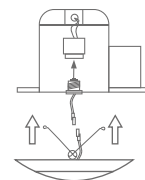

#### 4" CAN RECESSED

ACCESSORIES SOLD SEPARATELY:

- Connect E26 adapter to the LED adapter
- Insert mounting clips and push downlight up until flush with ceiling

E26 Adapter

LED Adapter

Mounting Bracket

Mounting Clips

#### 5-6" CAN RECESSED

ACCESSORIES SOLD SEPARATELY:

- Connect E26 adapter to the LED adapter
- Squeeze mounting springs and push downlight up until flush with ceiling

E26 Adapter

LED Adapter

Mounting Springs