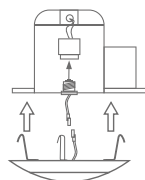

#### 4" J-BOX FLUSHMOUNT

ACCESSORIES INCLUDED:

- Attach mounting bracket to J-box
- Click downlight into mounting bracket

Mounting Bracket

J-Box Screws

Wire Nuts

LED Adapter

#### 4" CAN RECESSED

ACCESSORIES SOLD SEPARATELY:

- Connect E26 adapter to the LED adapter
- Insert mounting clips and push downlight up until flush with ceiling

E26 Adapter

LED Adapter

Mounting Bracket

Mounting Clips