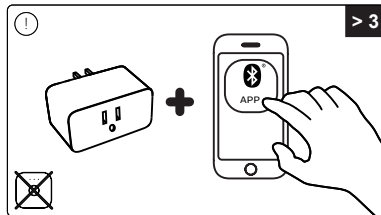

**PHILIPS**

hue personal wireless lighting

Hue Smart plug

Signify North America Corporation  
200 Franklin Square Drive  
Somerset, NJ 08873, USA

Signify Canada Ltd./Signify Canada Ltée.  
281 Hillmount Road,  
Markham, ON, Canada L6C 2S3  
Questions or Comments /  
Questions ou commentaires:  
1-800-555-0050