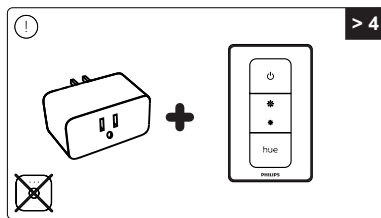

**PHILIPS**

hue personal wireless lighting

Hue Smart plug

Signify North America Corporation  
200 Franklin Square Drive  
Somerset, NJ 08873, USA

Signify Canada Ltd./Signify Canada Ltée.  
281 Hillmount Road,  
Markham, ON, Canada L6C 2S3  
Questions or Comments /  
Questions ou commentaires:  
1-800-555-0050