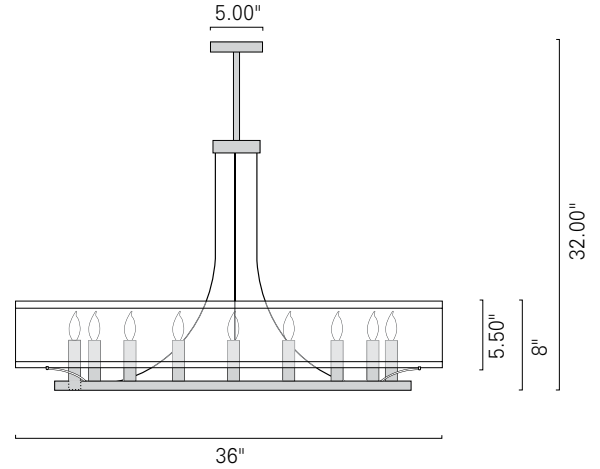

Product Name **Ghost Chandelier**

Model Number **GHO**

Ghost Chandelier GHO
Satin Brass SB

★ USA MADE

Ghost Chandelier GHO
Architectural Bronze AB

Product Name / Model / Dimensions			Mounting Options	Diffuser Options	Finish Options	Lamping Options
Ghost Chandelier / GHO			Standard Tubing / TU	Standard Gold Organza / OZ Silver Organza / SOZ Black Organza / BOZ	Standard Architectural Bronze Powder Coat / ABPC Antique Brass / AN Matte Black / MB Polished Aluminum / PA Brushed Aluminum / BA Satin Brass / SB	Standard Incandescent / IN (9) 60W max candelabra
Diameter	Body Height	OA Height				
36"	8"	32"				
Custom sizes available						
2010 Supplement Pages 1 & 2					Premium Architectural Bronze / AB Brushed Nickel / BN Polished Nickel / PN	
					Custom finishes available	