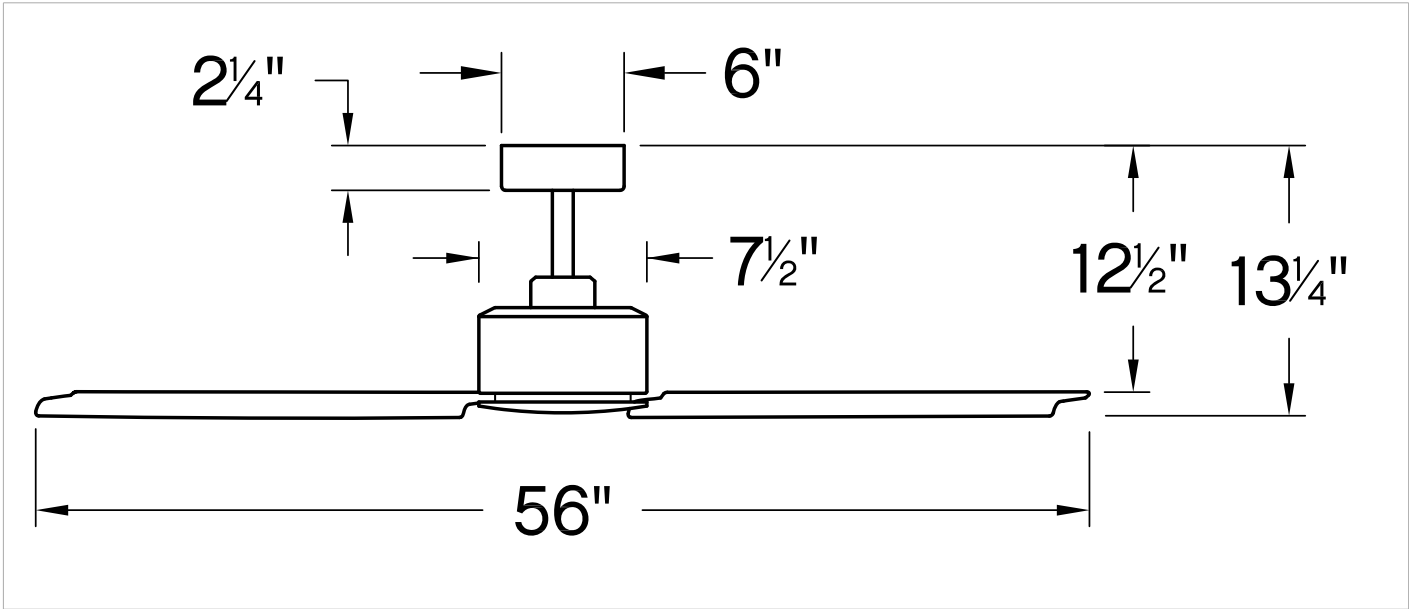

INDY 56" FAN

900956FMW-NWA

PERFORMANCE SPECIFICATIONS	STANDARD	
	HIGH SPEED	AVERAGE SPEED
Airflow	5306	3785
EnergyUse	57.6	36
EnergyCost	16	10
Efficiency	92	105
AMPS	0.48	0.34
RPMS	159	113

AVERAGE PERFORMANCE AND ENERGY INFORMATION

ENERGYGUIDE

Estimated Yearly Energy Cost

$10

Cost Range of Similar Models (19" - 84")

$3 | | $34

- Based on 12 cents per kWh and 6.4 hours use per day
- Your cost depends on rates and use
- Energy Use: 36 Watts

Airflow

3,785

Cubic Feet Per Minute

- The higher the airflow, the more air the fan will move
- Airflow Efficiency: 105 Cubic Feet Per Minute Per Watt

All estimates based on typical use, excluding lights ftc.gov/energy

Airflow Shown is a Weighted Average of High and Low Cubic Feet per Minute Based on Downrod

HINKLEY

HINKLEY
33000 Pin Oak Parkway
Avon Lake, OH 44012

PHONE: (440) 653-5500
Toll Free: 1 (800) 446-5539

hinkley.com