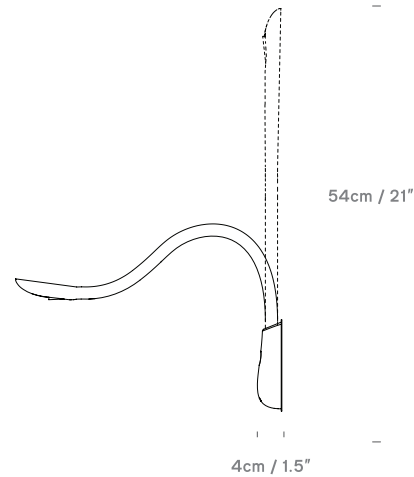

Cobra 90
USA WC078390XX

Cobra 45 Nude
USA WC078335XX

Colour + EAN/UPC Code

Cobra 90:

 01 -White
White leather upholstery, white inner hood and switch box.
(RAL9003 semi-gloss)
UPC: 816827021704

 10 -Brown
Brown leather upholstery, Gold anodised inner hood and Black switch box.
(RAL9005 semi-gloss)
UPC: 816827021711

Cobra 45:

 01 -White
(RAL9003 semi-gloss)
UPC: 816827021698

 02 -Black
(RAL9005 semi-gloss)
UPC: 816827021681

Category	Wall Mount / Wall Projection: 1.75"
Material	Aluminium/Steel/Leather(90 only)
Cable	3"
Lightsource	IntegratedLED
Switched	Yes - Touch on/off + Dimming
Class	Class I
ADA-Compliant	Yes - if installed in compliance with ADA307, 308 & 309.

Location Rating	IP20 / Dry Locations
Fitting	4" Octagon Box / No Cutout Needed
Weight	90: 2.2 lbs / 45: 1.5 lbs
Individual Carton Size	90: 5.1"x2.6"x42.5" / 45: 5.1"x2.6"x24"
Individual Carton Weight	90: 2.6 lbs / 45: 1.9 lbs
Shipping Carton Quantity	08 Units
Shipping Carton Size	90: 11.2"x11.8"x42.5" / 45: 11"x11.8"x24.8"
Shipping Carton Weight	90: 24.3 lbs / 45: 18 lbs