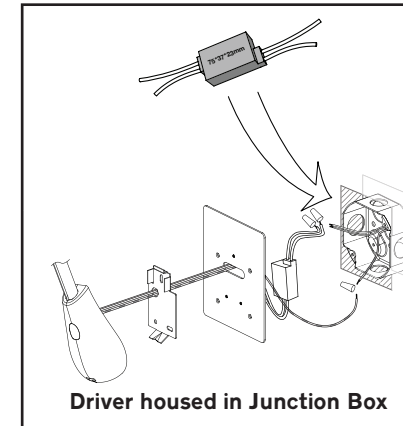

Cobra 90
USA WC078390XX

Cobra 45 Nude
USA WC078335XX

Colour + EAN/UPC Code

Cobra 90:

 01 -White
White leather upholstery, white inner hood and switch box.
(RAL9003 semi-gloss)
UPC: 816827021704

 10 -Brown
Brown leather upholstery, Gold anodised inner hood and Black switch box.
(RAL9005 semi-gloss)
UPC: 816827021711