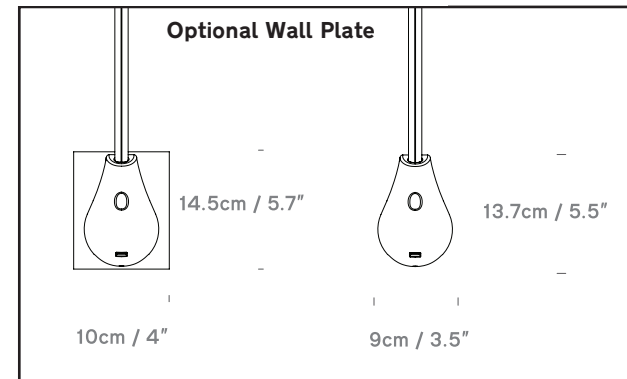

Colour + EAN/UPC Code

Cobra 90:

01 -White
White leather upholstery, white inner hood and switch box.
(RAL9003 semi-gloss)
UPC: 816827021704

10 -Brown
Brown leather upholstery, Gold anodised inner hood and Black switch box.
(RAL9005 semi-gloss)
UPC: 816827021711

Cobra 45:

01 -White
(RAL9003 semi-gloss)
UPC: 816827021698

02 -Black
(RAL9005 semi-gloss)
UPC: 816827021681

Category	Wall Mount / Wall Projection: 1.75"
Material	Aluminium/Steel/Leather(90 only)
Cable	3"
Lightsource	IntegratedLED
Switched	Yes - Touch on/off + Dimming
Class	Class I
ADA-Compliant	Yes - if installed in compliance with ADA307, 308 & 309.

Location Rating	IP20 / Dry Locations
Fitting	4" Octagon Box / No Cutout Needed
Weight	90: 2.2 lbs / 45: 1.5 lbs
Individual Carton Size	90: 5.1"x2.6"x42.5" / 45: 5.1"x2.6"x24"
Individual Carton Weight	90: 2.6 lbs / 45: 1.9 lbs
Shipping Carton Quantity	08 Units
Shipping Carton Size	90: 11.2"x11.8"x42.5" / 45: 11"x11.8"x24.8"
Shipping Carton Weight	90: 24.3 lbs / 45: 18 lbs

LED Chip	Cree
Wattage	2W
Luminous Flux	210Lm
Colour Temp	3000K
CRI	80CRI
Lifetime	30,000Hrs
LDT / IES Files	Not Currently Available
Dimmable	5-100% Touch Dimming

Other Information
USB Output 5V/2.1A
Driver must be housed in Junction Box.