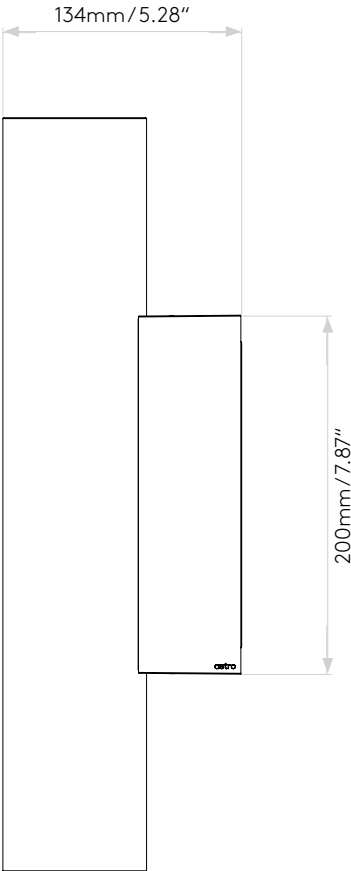

iO 420 2700K PHASE

astro

GENERAL

LOCATION:	Bathroom/Interior
CLASS:	cULus (Class 1)
LOCATION RATING:	Damp
DRIVER REQUIRED:	Mains 120V
INSTALLATION ORIENTATION:	Wall Mount
FITTING METHOD:	1/2" Stub Mount included Junction Box
MAIN MATERIAL:	Metal - Zinc
DIMENSIONS (mm):	H: 420 W: 80 D: 134
DIMENSIONS (inch):	H: 16.54 W: 3.15 D: 5.28
CUT OUT HOLE (inch):	7.13/1.38
RECESS DEPTH (mm/inch):	39/1.54
FIRE RATING:	-
CABLE LENGTH (mm/inch):	-
GROSS WEIGHT (lb):	6.44
ADA COMPLIANT:	Yes - if installed in compliance with ADA 307.2, 308, 309.3, 309.4
IC RATING:	IC Rated

LAMP

LIGHT SOURCE:	Mid-Powered LED
WATTAGE:	8W
LAMP INCLUDED:	Yes (Integral)
MAXIMUM LAMP LENGTH (mm/inch):	-
LUMINOUS FLUX (lm):	470
COLOUR TEMP (K):	2700
CRI (Ra):	90
MACADAM ELLIPSE:	3-Step
TILT ADJUSTABLE ANGLE (°):	-
ROTATION ADJUSTABLE ANGLE (°):	-
LIFETIME (hrs):	54000
BEAM ANGLE (°):	157

PRODUCT ELEVATIONS

astro

Please note that some dimensions may vary slightly due to manufacturing tolerances, this includes cable entry and fixing holes.

General

Location:	Bathroom/Interior
Class:	cULus (Class 1)
Location Rating:	Damp
Driver Required:	Mains 120V
Installation Orientation:	Wall Mount
Fitting Method:	1/2" Stub Mount included Junction Box
Main Material:	Metal - Zinc
Dimensions (mm):	H: 665 W: 80 D: 134
Dimensions (inch):	H: 26.18 W: 3.15 D: 5.28
Cut Out Hole (mm/inch):	7.13/1.38
Recess Depth (mm/inch):	39/1.54
Fire Rating:	-
Cable Length (mm/inch):	-
Gross Weight (lb):	6.8
Ada Compliant:	Yes - if installed in compliance with ADA 307.2, 308, 309.3, 309.4
Ic Rating:	IC Rated

Lamp

Light Source:	Mid-Powered LED
Wattage:	2 x 3.2W
Lamp Included:	Yes (Integral)
Maximum Lamp Length (mm/inch):	-
Luminous Flux (lm):	To Be Advised
Colour Temp (K):	2700
Cri (Ra):	90
Macadam Ellipse:	3-Step
Tilt Adjustable Angle (°):	-
Rotation Adjustable Angle (°):	-
Average Lifetime (hrs):	54000
Beam Angle (°):	162