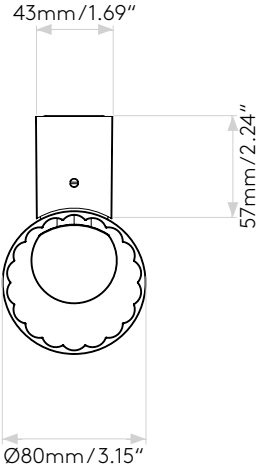

iO 420 2700K PHASE

astro

GENERAL

LOCATION:	Bathroom/Interior
CLASS:	cULus (Class 1)
LOCATION RATING:	Damp
DRIVER REQUIRED:	Mains 120V
INSTALLATION ORIENTATION:	Wall Mount
FITTING METHOD:	1/2" Stub Mount included Junction Box
MAIN MATERIAL:	Metal - Zinc
DIMENSIONS (mm):	H: 420 W: 80 D: 134
DIMENSIONS (inch):	H: 16.54 W: 3.15 D: 5.28
CUT OUT HOLE (inch):	7.13/1.38
RECESS DEPTH (mm/inch):	39/1.54
FIRE RATING:	-
CABLE LENGTH (mm/inch):	-
GROSS WEIGHT (lb):	6.44
ADA COMPLIANT:	Yes - if installed in compliance with ADA 307.2, 308, 309.3, 309.4
IC RATING:	IC Rated

LAMP

LIGHT SOURCE:	Mid-Powered LED
WATTAGE:	8W
LAMP INCLUDED:	Yes (Integral)
MAXIMUM LAMP LENGTH (mm/inch):	-
LUMINOUS FLUX (lm):	470
COLOUR TEMP (K):	2700
CRI (Ra):	90
MACADAM ELLIPSE:	3-Step
TILT ADJUSTABLE ANGLE (°):	-
ROTATION ADJUSTABLE ANGLE (°):	-
LIFETIME (hrs):	54000
BEAM ANGLE (°):	157

PRODUCT ELEVATIONS

astro

Please note that some dimensions may vary slightly due to manufacturing tolerances, this includes cable entry and fixing holes.

General

Location:	Bathroom/Interior
Class:	cULus (Class 1)
Location Rating:	Damp
Driver Required:	Mains 120V
Installation Orientation:	Wall Mount
Fitting Method:	1/2" Stub Mount included Junction Box
Main Material:	Metal - Zinc
Dimensions (mm):	H: 665 W: 80 D: 134
Dimensions (inch):	H: 26.18 W: 3.15 D: 5.28
Cut Out Hole (mm/inch):	7.13/1.38
Recess Depth (mm/inch):	39/1.54
Fire Rating:	-
Cable Length (mm/inch):	-
Gross Weight (lb):	6.8
Ada Compliant:	Yes - if installed in compliance with ADA 307.2, 308, 309.3, 309.4
Ic Rating:	IC Rated

Lamp

Light Source:	Mid-Powered LED
Wattage:	2 x 3.2W
Lamp Included:	Yes (Integral)
Maximum Lamp Length (mm/inch):	-
Luminous Flux (lm):	To Be Advised
Colour Temp (K):	2700
Cri (Ra):	90
Macadam Ellipse:	3-Step
Tilt Adjustable Angle (°):	-
Rotation Adjustable Angle (°):	-
Average Lifetime (hrs):	54000
Beam Angle (°):	162