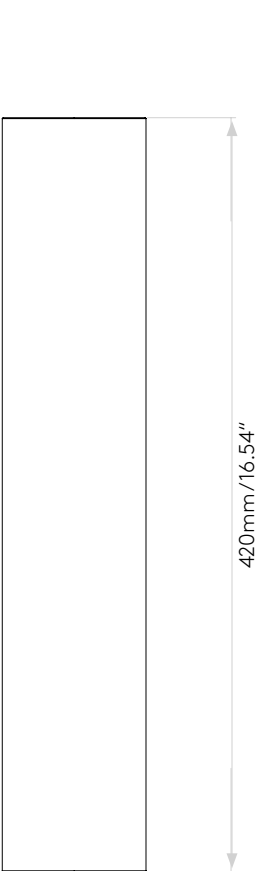

PRODUCT ELEVATIONS

astro

Please note that some dimensions may vary slightly due to manufacturing tolerances, this includes cable entry and fixing holes.