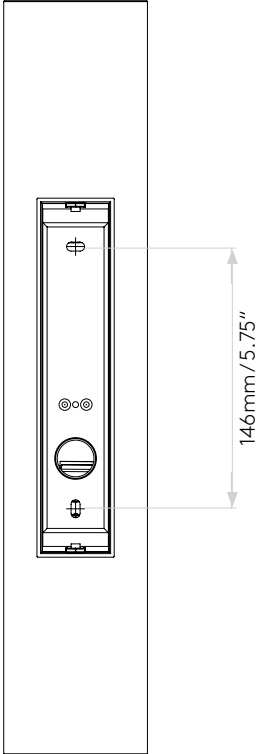

iO 420 2700K PHASE

astro

GENERAL

LOCATION:	Bathroom/Interior
CLASS:	cULus (Class 1)
LOCATION RATING:	Damp
DRIVER REQUIRED:	Mains 120V
INSTALLATION ORIENTATION:	Wall Mount
FITTING METHOD:	1/2" Stub Mount included Junction Box
MAIN MATERIAL:	Metal - Zinc
DIMENSIONS (mm):	H: 420 W: 80 D: 134
DIMENSIONS (inch):	H: 16.54 W: 3.15 D: 5.28
CUT OUT HOLE (inch):	7.13/1.38
RECESS DEPTH (mm/inch):	39/1.54
FIRE RATING:	-
CABLE LENGTH (mm/inch):	-
GROSS WEIGHT (lb):	6.44
ADA COMPLIANT:	Yes - if installed in compliance with ADA 307.2, 308, 309.3, 309.4
IC RATING:	IC Rated

LAMP

LIGHT SOURCE:	Mid-Powered LED
WATTAGE:	8W
LAMP INCLUDED:	Yes (Integral)
MAXIMUM LAMP LENGTH (mm/inch):	-
LUMINOUS FLUX (lm):	470
COLOUR TEMP (K):	2700
CRI (Ra):	90
MACADAM ELLIPSE:	3-Step
TILT ADJUSTABLE ANGLE (°):	-
ROTATION ADJUSTABLE ANGLE (°):	-
LIFETIME (hrs):	54000
BEAM ANGLE (°):	157

PRODUCT ELEVATIONS

astro

Please note that some dimensions may vary slightly due to manufacturing tolerances, this includes cable entry and fixing holes.

General

Location:	Bathroom/Interior
Class:	cULus (Class 1)
Location Rating:	Damp
Driver Required:	Mains 120V
Installation Orientation:	Wall Mount
Fitting Method:	1/2" Stub Mount included Junction Box
Main Material:	Metal - Zinc
Dimensions (mm):	H: 665 W: 80 D: 134
Dimensions (inch):	H: 26.18 W: 3.15 D: 5.28
Cut Out Hole (mm/inch):	7.13/1.38
Recess Depth (mm/inch):	39/1.54
Fire Rating:	-
Cable Length (mm/inch):	-
Gross Weight (lb):	6.8
Ada Compliant:	Yes - if installed in compliance with ADA 307.2, 308, 309.3, 309.4
Ic Rating:	IC Rated

Lamp

Light Source:	Mid-Powered LED
Wattage:	2 x 3.2W
Lamp Included:	Yes (Integral)
Maximum Lamp Length (mm/inch):	-
Luminous Flux (lm):	To Be Advised
Colour Temp (K):	2700
Cri (Ra):	90
Macadam Ellipse:	3-Step
Tilt Adjustable Angle (°):	-
Rotation Adjustable Angle (°):	-
Average Lifetime (hrs):	54000
Beam Angle (°):	162