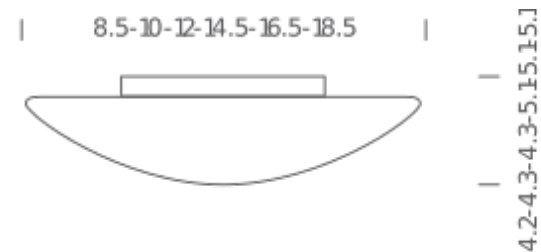

8.5" LED

LAMPING

Source	15W, 1260 LM, 3045K
Total power	15W
Emission	DIFFUSED
Switching	Triac wall dimming switch; Recommended dimmer: Lutron Toggler C-L, Part No. TGCL-153PH
Tension	120V
Color temperature	3045K
Luminous flux	1260 LM
Typ CRI	85
IP class	20
Dimensions	Ø 8.5" x 4.2" H
Materials	glass + metal
Accessories	Lipari ring,

Codes

M10120LED

Structure/Diffuser

White/Opal White Glass

PACKAGE

Package 01

Dimension: 13" x 13" x 9" inches / Gross weight: 5 lbs

Certificazioni

14.5" INCANDESCENT

LAMPING

Source	2 X 75W E26
Total power	2 X75W
Emission	DIFFUSED
Switching	dimnable
Tension	120V
IP class	20
Dimensions	Ø 14.5" x 5" H
Materials	glass + metal
Accessories	Lipari ring,

Codes