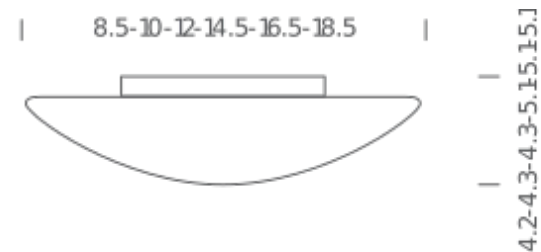

Codes

M10247LED

Structure/Diffuser

White/Opal White Glass

PACKAGE

Package 01

Dimension: 24" x 24" x 19" inches / Gross weight: 17 lbs

Certificazioni