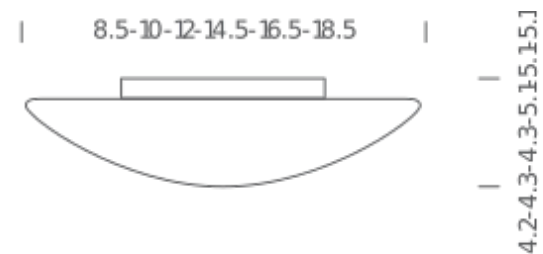

Codes

M10246LED

Structure/Diffuser

White/Opal White Glass

PACKAGE

Package 01

Dimension: 24" x 24" x 19" inches / Gross weight: 17 lbs

Certificazioni