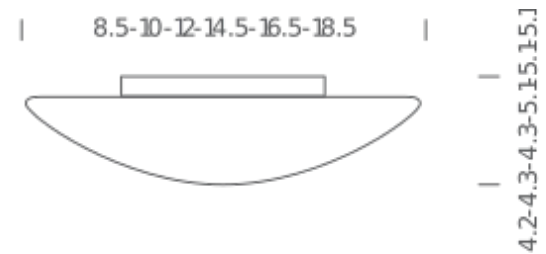

M10123

Structure/Diffuser

White/Opal White Glass

PACKAGE

Package 01

Dimension: 19" x 19" x 15" inches / Gross weight: 11 lbs

Certificazioni

16.5" INCANDESCENT

LAMPING

Source	2 X 75W E26
Total power	2 X75W
Emission	DIFFUSED
Switching	dimnable
Tension	120V
IP class	20
Dimensions	Ø 16.5" x 5" H
Materials	glass + metal
Accessories	Lipari ring,

Codes

M10124

Structure/Diffuser

White/Opal White Glass

PACKAGE

Package 01

Dimension: 19" x 19" x 15" inches / Gross weight: 11 lbs

Certificazioni

18.5" INCANDESCENT

LAMPING

Source	2 X 75W E26
Total power	2 X75W
Emission	DIFFUSED
Switching	dimmable
Tension	120V
IP class	20
Dimensions	Ø 18.5" x 5" H
Materials	glass + metal
Accessories	Lipari ring,