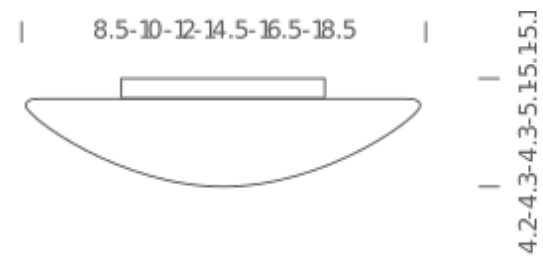

8.5" INCANDESCENT

LAMPING

Source	1 X 60W E26
Total power	1 X 60W
Emission	DIFFUSED
Switching	dimmable
Tension	120V
IP class	20
Dimensions	Ø 8.5" x 4.2" H
Materials	glass + metal
Accessories	Lipari ring,

Codes

M10120

Structure/Diffuser

White/Opal White Glass

PACKAGE

Package 01

Dimension: 13" x 13" x 9" inches / Gross weight: 4 lbs

Certificazioni

12" LED

LAMPING

Source	15W, 1260 LM, 3045K
Total power	15W
Emission	DIFFUSED
Switching	Triac wall dimming switch; Recommended dimmer: Lutron Toggler C-L, Part No. TGCL-153PH
Tension	120V
Color temperature	3045K
Luminous flux	1260 LM
Typ CRI	85
IP class	20
Dimensions	Ø 12" x 4.3" H
Materials	glass + metal
Accessories	Lipari ring,

Codes

M10122LED

Structure/Diffuser

White/Opal White Glass

PACKAGE

Package 01

Dimension: 16" x 16" x 7" inches / Gross weight: 4 lbs

Certificazioni