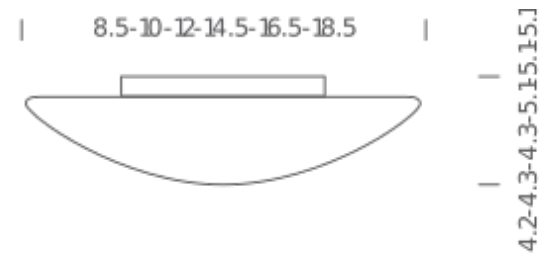

White/Opal White Glass

PACKAGE

Package 01

Dimension: 19" x 19" x 15" inches / Gross weight: 11 lbs

Certificazioni

18.5" INCANDESCENT

LAMPING

Source	2 X 75W E26
Total power	2 X75W
Emission	DIFFUSED
Switching	dimmable
Tension	120V
IP class	20
Dimensions	Ø 18.5" x 5" H
Materials	glass + metal
Accessories	Lipari ring,

Codes

M10246

Structure/Diffuser

White/Opal White Glass

PACKAGE

Package 01

Dimension: 24" x 24" x 19" inches / Gross weight: 17 lbs

Certificazioni