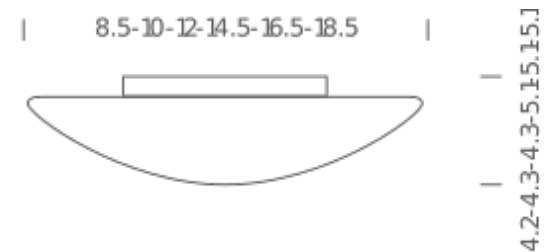

12" LED

LAMPING

Source	15W, 1260 LM, 3045K
Total power	15W
Emission	DIFFUSED
Switching	Triac wall dimming switch; Recommended dimmer: Lutron Toggler C-L, Part No. TGCL-153PH
Tension	120V
Color temperature	3045K
Luminous flux	1260 LM
Typ CRI	85
IP class	20
Dimensions	Ø 12" x 4.3" H
Materials	glass + metal
Accessories	Lipari ring,

Codes

M10122LED

Structure/Diffuser

White/Opal White Glass

PACKAGE

Package 01

Dimension: 16" x 16" x 7" inches / Gross weight: 4 lbs

Certificazioni

14.5" LED

LAMPING

Source	15W, 1260 LM, 3045K
Total power	15W
Emission	DIFFUSED
Switching	Triac wall dimming switch; Recommended dimmer: Lutron Toggler C-L, Part No. TGCL-153PH
Tension	120V
Color temperature	3045K
Luminous flux	1260 LM
Typ CRI	85
IP class	20
Dimensions	Ø 14.5" x 5" H
Materials	glass + metal
Accessories	Lipari ring,

Codes

M10123LED

Structure/Diffuser

White/Opal White Glass

PACKAGE

Package 01

Dimension: 19" x 19" x 15" inches / Gross weight: 11 lbs

Certificazioni