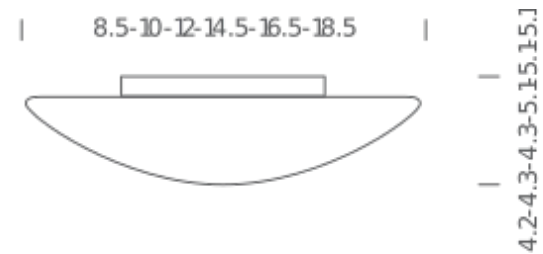

Codes

M10122

Structure/Diffuser

White/Opal White Glass

PACKAGE

Package 01

Dimension: 16" x 16" x 7" inches / Gross weight: 4 lbs

Certificazioni

8.5" INCANDESCENT

LAMPING

Source	1 X 60W E26
Total power	1 X 60W
Emission	DIFFUSED
Switching	dimmable
Tension	120V
IP class	20
Dimensions	Ø 8.5" x 4.2" H
Materials	glass + metal
Accessories	Lipari ring,

Codes

M10120

Structure/Diffuser

White/Opal White Glass

PACKAGE

Package 01

Dimension: 13" x 13" x 9" inches / Gross weight: 4 lbs

Certificazioni