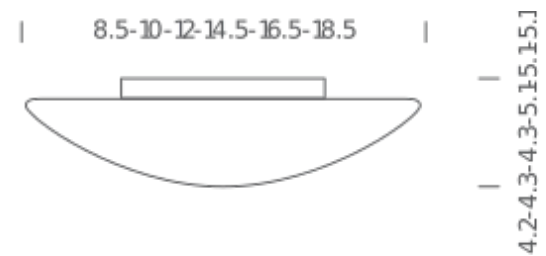

14.5" INCANDESCENT

LAMPING

Source	2 X 75W E26
Total power	2 X75W
Emission	DIFFUSED
Switching	dimnable
Tension	120V
IP class	20
Dimensions	Ø 14.5" x 5" H
Materials	glass + metal
Accessories	Lipari ring,

Codes

M10123

Structure/Diffuser

White/Opal White Glass

PACKAGE

Package 01

Dimension: 19" x 19" x 15" inches / Gross weight: 11 lbs

Certificazioni

16.5" INCANDESCENT

White/Opal White Glass

PACKAGE

Package 01

Dimension: 19" x 19" x 15" inches / Gross weight: 11 lbs

Certificazioni

18.5" INCANDESCENT

LAMPING

Source	2 X 75W E26
Total power	2 X75W
Emission	DIFFUSED
Switching	dimmable
Tension	120V
IP class	20
Dimensions	Ø 18.5" x 5" H
Materials	glass + metal
Accessories	Lipari ring,