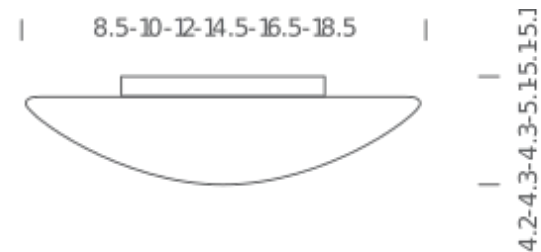

Codes

M10124LED

Structure/Diffuser

White/Opal White Glass

PACKAGE

Package 01

Dimension: 19" x 19" x 15" inches / Gross weight: 11 lbs

Certificazioni