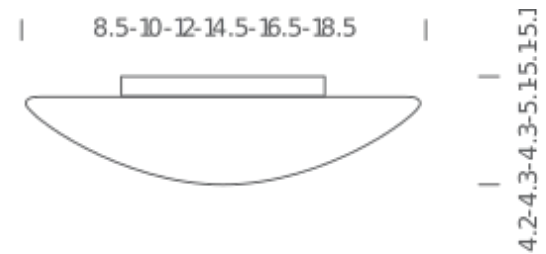

14.5" LED

LAMPING

Source	15W, 1260 LM, 3045K
Total power	15W
Emission	DIFFUSED
Switching	Triac wall dimming switch; Recommended dimmer: Lutron Toggler C-L, Part No. TGCL-153PH
Tension	120V
Color temperature	3045K
Luminous flux	1260 LM
Typ CRI	85
IP class	20
Dimensions	Ø 14.5" x 5" H
Materials	glass + metal
Accessories	Lipari ring,

Codes

M10123LED

Structure/Diffuser

White/Opal White Glass

PACKAGE

Package 01

Dimension: 19" x 19" x 15" inches / Gross weight: 11 lbs

Certificazioni