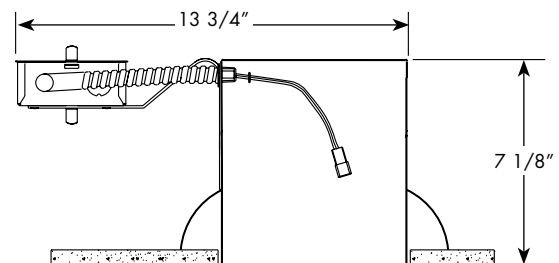

PRODUCT SPECIFICATIONS

Electrical Connections Features non-screw base 120V plug-in connector • Compatible with Juno retrofit LED trim modules • Meets high efficacy requirements of California T24.

Labels U.L. listed for U.S. and Canada for through-branch wiring and damp locations.

Testing All reports are based on published industry procedures; field performance may differ from laboratory performance.

Product specifications subject to change without notice.

INSTALLATION

Junction Box Pre-wired junction box, UL and cUL listed for through-branch wiring maximum 4 No. 12 AWG 90° C branch circuit conductors (2 in, 2 out) • Junction box provided with removable access plate, (5) ½" knockouts, (4) Non-metallic sheathed cable connectors and ground wire • Knockouts equipped with pryout slots • Push-in electrical connectors supplied as standard for fast, secure installation.

Housing IC aluminum housing, sealed for Air-Loc Compliance • Double stack adjustable feature enables remodel spring to accommodate up to 1 ¾" ceiling thickness.

DIMENSIONS

6 3/4" CEILING CUTOUT

PRODUCT CODES