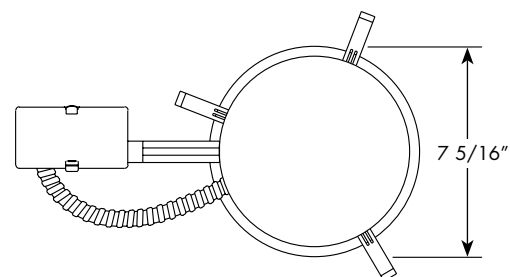

PRODUCT SPECIFICATIONS

Electrical Connections Features non-screw base 120V plug-in connector • Compatible with Juno retrofit LED trim modules • Meets high efficacy requirements of California T24.

Labels U.L. listed for U.S. and Canada for through-branch wiring and damp locations.

Testing All reports are based on published industry procedures; field performance may differ from laboratory performance.

Product specifications subject to change without notice.

INSTALLATION

Junction Box Pre-wired junction box, UL and cUL listed for through-branch wiring maximum 4 No. 12 AWG 90° C branch circuit conductors (2 in, 2 out) • Junction box provided with removable access plate, (5) ½" knockouts, (4) Non-metallic sheathed cable connectors and ground wire • Knockouts equipped with pryout slots • Push-in electrical connectors supplied as standard for fast, secure installation.

Housing IC aluminum housing, sealed for Air-Loc Compliance • Double stack adjustable feature enables remodel spring to accommodate up to 1 ¾" ceiling thickness.

DIMENSIONS

6 3/4" CEILING CUTOUT

PRODUCT CODES