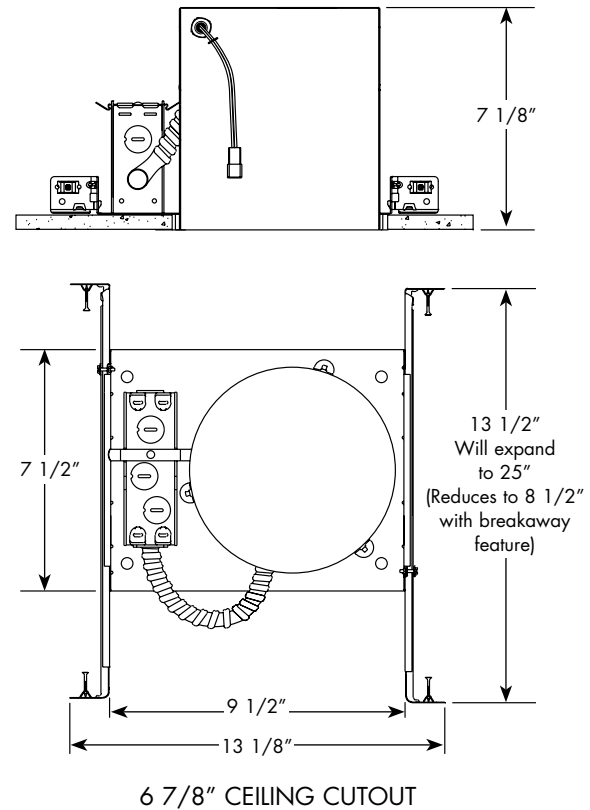

DIMENSIONS

PRODUCT CODES

Catalog Number	Input Voltage
IC23-LEDT24	120V