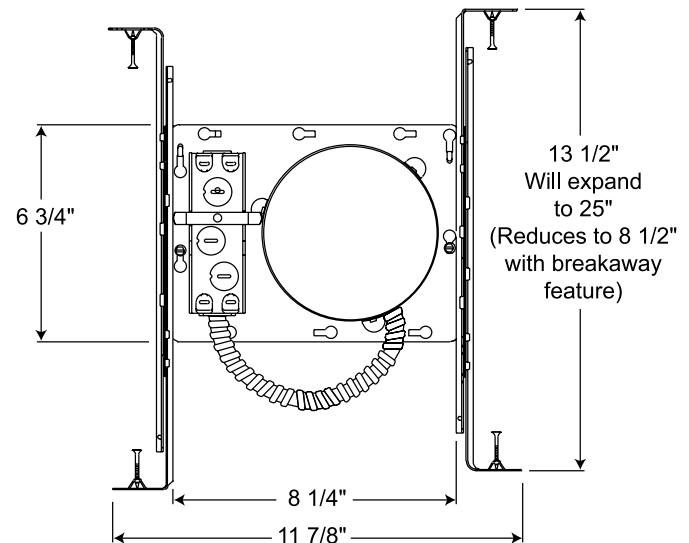

Junction Box Pre-wired junction box provided with (5) ½" and (1) ¾" knockouts, (4) Non-metallic sheathed cable connectors and ground wire, U.L. listed/CSA certified for through-branch wiring, maximum 8 No. 12 AWG 90° C branch circuit conductors (4 in, 4 out) • Junction box provided with removable access plates • Knockouts equipped with pryout slots.

Mounting Frame 22-gauge die-formed galvanized steel mounting frame • Rough-in section (junction box, mounting frame, housing and bar hangers) fully assembled for ease of installation • Sight lines embossed on mounting frame to allow for easy viewing when aligning fixtures.

Housing IC housing, .032" aluminum sealed for Air-Loc Compliance • Housing is vertically adjustable to accommodate up to a 1" ceiling thickness.

PRODUCT CODES

Catalog Number	Input Voltage	Lamp Rating (max.)
IC20	120V	A19/BR30/PAR20/PAR30/PAR30L/R20/R30 (See reverse for max. trim rating)

REV-5/15

DIMENSIONS

5 5/8" CEILING CUTOUT

ACCESSORIES

Catalog No.	Description
ALG5	Air-Loc Gasket

To order, specify catalog number.