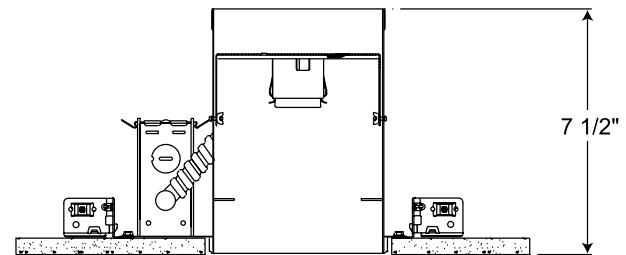

Junction Box Pre-wired junction box provided with (5) ½" and (1) ¾" knockouts, (4) Non-metallic sheathed cable connectors and ground wire, U.L. listed/CSA certified for through-branch wiring, maximum 8 No. 12 AWG 90° C branch circuit conductors (4 in, 4 out) • Junction box provided with removable access plates • Knockouts equipped with pryout slots.

Mounting Frame 22-gauge die-formed galvanized steel mounting frame • Rough-in section (junction box, mounting frame, housing and bar hangers) fully assembled for ease of installation • Sight lines embossed on mounting frame to allow for easy viewing when aligning fixtures.

Housing IC housing, .032" aluminum sealed for Air-Loc Compliance • Housing is vertically adjustable to accommodate up to a 1" ceiling thickness.

PRODUCT CODES

Catalog Number	Input Voltage	Lamp Rating (max.)
IC20	120V	A19/BR30/PAR20/PAR30/PAR30L/R20/R30 (See reverse for max. trim rating)

REV-5/15

DIMENSIONS

5 5/8" CEILING CUTOUT

ACCESSORIES

Catalog No.	Description
ALG5	Air-Loc Gasket

To order, specify catalog number.