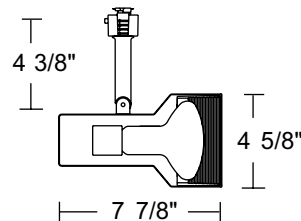

ACCESSORIES

Cat. No.	Description	Cat. No.	Description	Cat. No.	Description
T72BL	Black Barn Doors†	T570BL	Black Accessory Holder	T571-6	Color Filters
T579BL	Cube Cell Louver	T5777	Prismatic Spread Lens	T5778	Linear Spread Lens
T5721	Uniformity Lens	T5722	UV Filter	T5718	Color Correction Filter

See specification sheet [D1.2.2](#) for details.

† Barn Doors accept Color Filters, Lenses and Louvers.