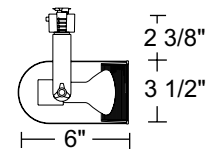

ACCESSORIES

Cat. No.	Description	Cat. No.	Description	Cat. No.	Description
T71BL	Black Barn Doors†	T560BL	Black Accessory Holder	T561-6	Color Filters
T569BL	Cube Cell Louver	T5677	Prismatic Spread Lens	T5678	Linear Spread Lens
T5621	Uniformity Lens	T5622	UV Filter	T5618	Color Correction Filter

See specification sheet [D1.2.2](#) for details.

† Barn Doors accept Color Filters, Lenses and Louvers.