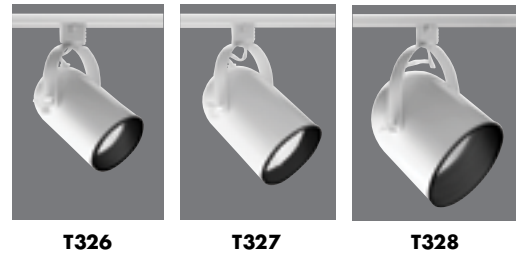

TRAC-MASTER®

Classics

ROUND BACK CYLINDERS

T326, T327 and T328

Project: _____

Fixture Type: _____

Location: _____

Contact/Phone: _____

PRODUCT DESCRIPTION

Round Back Cylinders with black or white baffles complement any decor.

Construction Drawn steel housing with steel yoke.

Lampholder Medium base porcelain with nickel plated copper screw shell.

Aiming 90° vertical aiming capability and 358° rotation • One locking knob provided.

Adapter Copper alloy contacts provide precise spring action - no arcing and will not take a set • True, positive electrical ground • On/off switch included
• Patented embossed polarity arrows on bottom of adapter • Spring-loaded positive latch with embossed polarity arrows secures trac light to trac
• "Pull-up" contact to up position for two-circuit application.

Labels UL listed, CSA certified.

Product specifications subject to change without notice.

Line Voltage R20

Catalog Number	Finish	Baffle	Lamp
T326B-WH	White	Black	27-50W R20/35-50W PAR20
T326B-BL	Black	Black	27-50W R20/35-50W PAR20
T326W-WH	White	White	27-50W R20/35-50W PAR20

ACCESSORIES

Cat. No.	Description	Cat. No.	Description	Cat. No.	Description
T71BL	Black Barn Doors†	T560BL	Black Accessory Holder	T561-6	Color Filters
T569BL	Cube Cell Louver	T5677	Prismatic Spread Lens	T5678	Linear Spread Lens
T5621	Uniformity Lens	T5622	UV Filter	T5618	Color Correction Filter

See specification sheet [D1.2.2](#) for details.

† Barn Doors accept Color Filters, Lenses and Louvers.

Line Voltage BR30/PAR30L

Catalog Number	Finish	Baffle	Lamp
T327B-WH	White	Black	45-75W BR30/35-75W PAR30L
T327B-BL	Black	Black	45-75W BR30/35-75W PAR30L
T327W-WH	White	White	45-75W BR30/35-75W PAR30L

ACCESSORIES

Cat. No.	Description	Cat. No.	Description	Cat. No.	Description
T72BL	Black Barn Doors†	T570BL	Black Accessory Holder	T571-6	Color Filters
T579BL	Cube Cell Louver	T5777	Prismatic Spread Lens	T5778	Linear Spread Lens
T5721	Uniformity Lens	T5722	UV Filter	T5718	Color Correction Filter

See specification sheet [D1.2.2](#) for details.

† Barn Doors accept Color Filters, Lenses and Louvers.