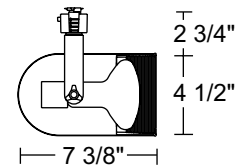

ACCESSORIES

Cat. No.	Description	Cat. No.	Description	Cat. No.	Description
T72BL	Black Barn Doors†	T570BL	Black Accessory Holder	T571-6	Color Filters
T579BL	Cube Cell Louver	T5777	Prismatic Spread Lens	T5778	Linear Spread Lens
T5721	Uniformity Lens	T5722	UV Filter	T5718	Color Correction Filter

See specification sheet [D1.2.2](#) for details.

† Barn Doors accept Color Filters, Lenses and Louvers.