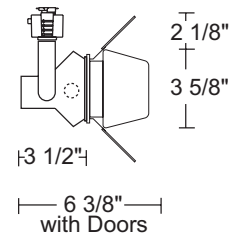

Line Voltage T4 CL Quartz

Catalog Number	Finish	Lamp
T366WH	White/with Black Barn Doors	250W max. T4 D.C. Bayonet CL Quartz (Available in U.S. only)
T366BL	Black/with Black Barn Doors	250W max. T4 D.C. Bayonet CL Quartz (Available in U.S. only)