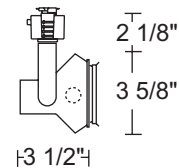

Aiming 90° vertical aiming capability and 358° rotation.

Reflector Hammertone specular aluminum.

Lens Protective, tempered clear glass shield.

Adapter Copper alloy contacts provide precise spring action - no arcing and will not take a set • True, positive electrical ground • On/off switch included
 • Patented embossed polarity arrows on bottom of adapter • Spring-loaded positive latch with embossed polarity arrows secures trac light to trac
 • "Pull-up" contact to up position for two-circuit application.

Catalog Number	Finish	Lamp
T367WH	White	250W max. T4 D.C. Bayonet CL Quartz (Available in U.S. only)

THIS SIDE INTENTIONALLY LEFT BLANK

1300 S. Wolf Road • Des Plaines, IL 60018 • Phone (847) 827-9880 • Fax (847) 827-2925
220 Chrysler Drive • Brampton, Ontario • Canada L6S 6B6 • Phone (905) 792-7335 • Fax (905) 792-0064
Visit us at www.junolightinggroup.com