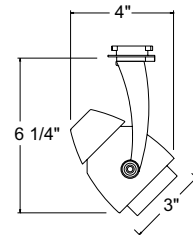

ACCESSORIES

Cat. No.	Description	Cat. No.	Description	Cat. No.	Description
T557	Prismatic Spread Lens	T559	Linear Spread Lens	T551-5	Color Filters
T5501-18	Dichroic Lenses	T5520	Diffusion Lens	T5521	Uniformity Lens
T5522	UV Filter	T5559BL	Hexcell Louver		

See Specification sheet [D1.2.2](#) for details.

T537, T537U

T538

Low Voltage PAR36

Lamp 12V, 50W maximum PAR36 with screw terminals.

Socket Screw terminals.

Catalog Number	Finish	Lamp
T410WH	White	50W PAR36 max.
T410BL	Black	50W PAR36 max.
T410SL	Silver	50W PAR36 max.

ACCESSORIES

Cat. No.	Description	Cat. No.	Description	Cat. No.	Description
T571-6	Color Filters	T579BL	Cube Cell Louver	T5721	Uniformity Lens
T5722	UV Filter	T5777	Prismatic Spread Lens	T5778	Linear Spread Lens
T5718	Color Correction Filter				

See specification sheet [D1.2.2](#) for details.