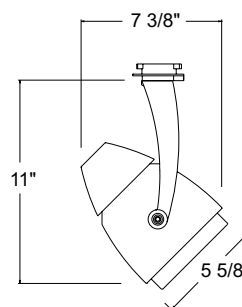

T537, T537U

T538