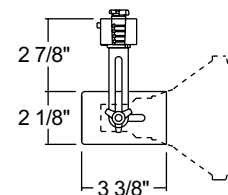

Hi-Tech Mini Swivel Universal

Construction Steel housing with slotted steel swivel.

Aiming 90° vertical aiming capability and 358° rotation • One locking knob provided.

Catalog Number	Finish	Lamp
T691WH	White	45-60W PAR16/35-50W PAR20/35-75W PAR30/45-150W PAR38
T691BL	Black	45-60W PAR16/35-50W PAR20/35-75W PAR30/45-150W PAR38
T691NA	Natural	45-60W PAR16/35-50W PAR20/35-75W PAR30/45-150W PAR38