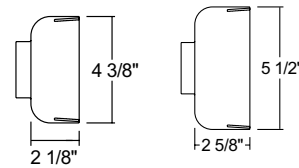

ACCESSORIES

Catalog Number	Finish	Description	Max. Lamp
T63WH	White, Black Baffle	Baffled Hood	75W PAR30/65W BR30
T63BL	Black, Black Baffle	Baffled Hood	75W PAR30/65W BR30
T64WH	White, Black Baffle	Baffled Hood	150W PAR38/120W BR40
T64BL	Black, Black Baffle	Baffled Hood	150W PAR38/120W BR40
T80BL	Black	Accordion Collar	65W BR30
T82WH	White, Black Baffle	Flare Reflector	50W R20/PAR20/65W BR30/75W A19