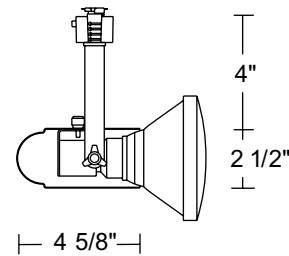

Line Voltage Universal

Construction Drawn steel housing with steel yoke.

Aiming 90° vertical aiming capability and 358° rotation • One locking knob provided.

Catalog Number	Finish	Lamp
T308WH	White	27-50W R20/35-50W PAR20/45-85W BR30/35-75W PAR30/ 65-120W BR40/45-150W PAR38
T308BL	Black	27-50W R20/35-50W PAR20/45-85W BR30/35-75W PAR30/ 65-120W BR40/45-150W PAR38