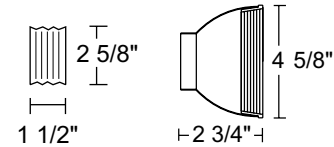

ACCESSORIES

Catalog Number	Finish	Description	Max. Lamp
T63WH	White, Black Baffle	Baffled Hood	75W PAR30/65W BR30
T63BL	Black, Black Baffle	Baffled Hood	75W PAR30/65W BR30
T64WH	White, Black Baffle	Baffled Hood	150W PAR38/120W BR40
T64BL	Black, Black Baffle	Baffled Hood	150W PAR38/120W BR40
T80BL	Black	Accordion Collar	65W BR30
T82WH	White, Black Baffle	Flare Reflector	50W R20/PAR20/65W BR30/75W A19