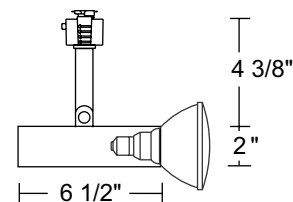

Socket Medium base porcelain with nickel plated copper screw shell • Socket adjustable for proper lamp positioning (except T359).

Adapter Copper alloy contacts provide precise spring action - no arcing and will not take a set • True, positive electrical ground • On/off switch included
 • Patented embossed polarity arrows on bottom of adapter • Spring-loaded positive latch with embossed polarity arrows secures trac light to trac
 • "Pull-up" contact to up position for two-circuit application.

Labels UL listed, CSA certified.

Product specifications subject to change without notice.

Line Voltage Universal

Construction Drawn steel housing with steel yoke.

Aiming 90° vertical aiming capability and 358° rotation • One locking knob provided.

Line Voltage Universal

Construction Steel housing with Lexan® polycarbonate stem.

Aiming 90° vertical aiming capability and 358° rotation.

Catalog Number	Finish	Lamp
T301WH	White	27-50W R20/35-50W PAR20/45-85W BR30/35-75W PAR30/ 65-120W BR40/45-250W PAR38
T301BL	Black	27-50W R20/35-50W PAR20/45-85W BR30/35-75W PAR30/ 65-120W BR40/45-250W PAR38