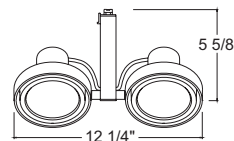

Line Voltage PAR30 Duo

Catalog Number	Description	Finish	Lamp
T832WH	2-Lamp (Duo)	White	75W PAR30
T832BL	2-Lamp (Duo)	Black	75W PAR30
T832SL	2-Lamp (Duo)	Silver	75W PAR30