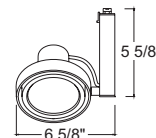

Line Voltage PAR30 Uno

Catalog Number	Description	Finish	Lamp
T831WH	1-Lamp (Uno)	White	75W PAR30
T831BL	1-Lamp (Uno)	Black	75W PAR30
T831SL	1-Lamp (Uno)	Silver	75W PAR30