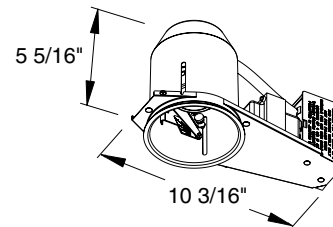

DIMENSIONS

4 7/16" CEILING CUTOUT

Ordering Information

Housing, trim and accessories each ordered separately

Example: **TC43NR-E1**

Housing	Transformer
____	____
TC43NR	Blank Low Voltage 120V Magnetic E1 Low Voltage 120V Electronic GE LET 75

Optical Accessories

Cat. #	Description	Cat. #	Description
T741	Med. Pink Color Filter	T7405	Yellow Dichroic Lens
T742	Warm Red Color Filter	T7406	Magenta Dichroic Lens
T743	Daylight Blue Color Filter	T7411	Blue Green Dichroic Lens
T744	Med. Blue Color Filter	T7416	Daylight Blue Correction Lens
T745	Med. Amber Color Filter	T7420	Diffuse Spread Lens
T746	Med. Green Color Filter	T7422	UV Filter Lens
T7401	Red Dichroic Lens	T7477	Prismatic Lens
T7403	Med. Green Dichroic Lens	T7478	Linear Spread Lens
T7404	Med. Blue Dichroic Lens	T7459BL	Hexcell Louver

To order, specify catalog number.

Product specifications subject to change without notice.