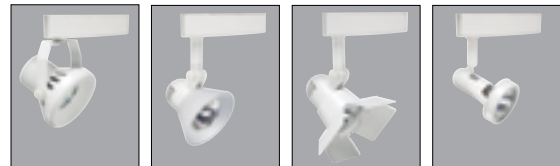

Socket Ceramic Bi-Pin.

Transformer 50VA 12V electronic transformer with circuit protection
• Sleek, miniature transformer housing minimizes fixture footprint.

Lamp 50W max. MR16 halogen (or MR16CG cover glass where specified)

Aiming 90° vertical aiming capability and 358° rotation.

Adapter Copper alloy contacts provide precise spring action
• True, positive electrical ground • Spring-loaded locking latch with embossed polarity arrows secures trac light to trac
• Compatible with both Trac-Lites and Trac-Master Trac
• "Pull-up" contact to up position for use on Trac-Master two-circuit trac.

Labels UL/CUL listed.

Product specifications subject to change without notice.

Low Voltage Funnel

Construction Die cast aluminum housing with die-formed steel yoke • Deep lamp regression and die cast aluminum step baffle to reduce glare • Accepts one media accessory in place of clear glass lens supplied.