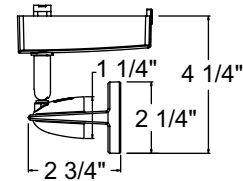

TRAC-LITES

LOW VOLTAGE CONTEMPORARY

R703, R704, R705, R706, R707, R708, R709, R710 and R741

Low Voltage Odyssey

Construction Die cast aluminum housing with machined steel stem • Accepts one media accessory in place of clear glass lens supplied.

Catalog Number	Finish	Lamp
R708WH	White	12V, 20-50W MR16
R708BL	Black	12V, 20-50W MR16
R708SC	Satin Chrome	12V, 20-50W MR16
R708BZ	Painted Bronze	12V, 20-50W MR16