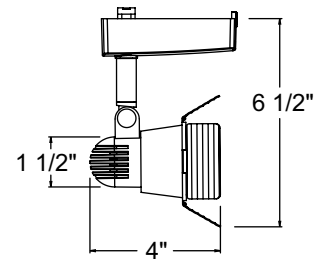

TRAC-LITES

LOW VOLTAGE CONTEMPORARY

R703, R704, R705, R706, R707, R708, R709, R710 and R741

Low Voltage Barn Doors

Construction Die cast aluminum rear housing with die-formed steel front housing and machined steel stem • Integral barn doors provide lamp shielding and adds a theatrical accent.

Lamp Must be used with MR16 lamps with integral lens (cover glass).

Catalog Number	Housing Finish	Lamp
R705WH	White	12V, 20-50W MR16CG
R705BL	Black	12V, 20-50W MR16CG
R705SL	Silver	12V, 20-50W MR16CG
R705BZ	Painted Bronze	12V, 20-50W MR16CG

Low Voltage Trumpet

Construction Die cast aluminum housing with machined steel stem
• Convenient bayonet mount lamp retention ring simplifies relamping.
• Accepts one media accessory in place of clear glass lens supplied.

Catalog Number	Finish	Lamp
R706WH	White	12V, 20-50W MR16
R706BL	Black	12V, 20-50W MR16
R706SC	Satin Chrome	12V, 20-50W MR16
R706BZ	Painted Bronze	12V, 20-50W MR16