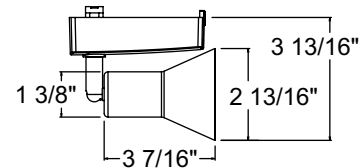

Low Voltage Flare

Construction Drawn steel housing with machined steel stem.

Lamp Must be used with MR16 lamps with integral lens (cover glass) except when combined with 2" accessories.

Catalog Number	Housing Finish	Lamp
R709WH	White	12V, 20-50W MR16CG
R709BL	Black	12V, 20-50W MR16CG
R709SC	Satin Chrome	12V, 20-50W MR16CG
R709BZ	Painted Bronze	12V, 20-50W MR16CG