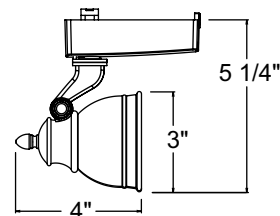

Low Voltage Bell

Construction Die cast aluminum housing and swivel arm • Deep lamp regression and spun aluminum step baffle to reduce glare.

Lamp Must be used with MR16 lamps with integral lens (cover glass).

Catalog Number	Housing Finish	Lamp
R710WH	White	12V, 20-50W MR16CG
R710BL	Black	12V, 20-50W MR16CG
R710SC	Satin Chrome	12V, 20-50W MR16CG
R710BZ	Hand-Rubbed Bronze	12V, 20-50W MR16CG