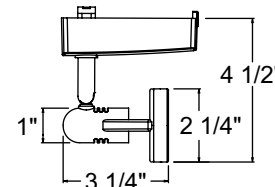

TRAC-LITES

LOW VOLTAGE CONTEMPORARY

R703, R704, R705, R706, R707, R708, R709, R710 and R741

Low Voltage Barn Doors

Construction Die cast aluminum rear housing with die-formed steel front housing and machined steel stem • Integral barn doors provide lamp shielding and adds a theatrical accent.

Lamp Must be used with MR16 lamps with integral lens (cover glass).

Catalog Number	Housing Finish	Lamp
R705WH	White	12V, 20-50W MR16CG
R705BL	Black	12V, 20-50W MR16CG
R705SL	Silver	12V, 20-50W MR16CG
R705BZ	Painted Bronze	12V, 20-50W MR16CG

Low Voltage Trumpet

Construction Die cast aluminum housing with machined steel stem
• Convenient bayonet mount lamp retention ring simplifies relamping.
• Accepts one media accessory in place of clear glass lens supplied.

Catalog Number	Finish	Lamp
R706WH	White	12V, 20-50W MR16
R706BL	Black	12V, 20-50W MR16
R706SC	Satin Chrome	12V, 20-50W MR16
R706BZ	Painted Bronze	12V, 20-50W MR16

ACCESSORIES

Cat. No.	Description	Cat. No.	Description	Cat. No.	Description
T741-6	Color Filters/Lenses	T7420	Diffusion Lens	T7422	UV Filter
T7401-18	Dichroic Filters	T7459BL	Hexcell Louver		

See specification sheet [D1.2.2](#) for details.

Low Voltage Rocket

Construction Die cast aluminum rear housing with machined steel stem
• Semi-opaque conical front glass accent in complementary colors.

Lamp Must be used with MR16 lamps with integral lens (cover glass) except when combined with 2" accessories.

Catalog Number	Housing Finish	Glass Color	Lamp
R707WH	White	Opal Frost	12V, 20-50W MR16CG
R707BL	Black	Opal Frost	12V, 20-50W MR16CG
R707SC	Satin Chrome	Opal Frost	12V, 20-50W MR16CG
R707BZ	Painted Bronze	Amber Frost	12V, 20-50W MR16CG

ACCESSORIES