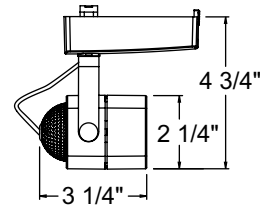

TRAC-LITES

LOW VOLTAGE CONTEMPORARY

R703, R704, R705, R706, R707, R708, R709, R710 and R741

Low Voltage Cast Cube

Construction Die cast aluminum housing with die-formed steel yoke
• Accepts one media accessory in place of clear glass lens supplied.

Catalog Number	Finish	Lamp
R741WH	White	12V, 20-50W MR16
R741BL	Black	12V, 20-50W MR16
R741SC	Satin Chrome	12V, 20-50W MR16
R741BZ	Painted Bronze	12V, 20-50W MR16

ACCESSORIES

Cat. No.	Description	Cat. No.	Description	Cat. No.	Description
T741-6	Color Filters/Lenses	T7420	Diffusion Lens	T7422	UV Filter
T7401-18	Dichroic Filters	T7459BL	Hexcell Louver		

See specification sheet [D1.2.2](#) for details.