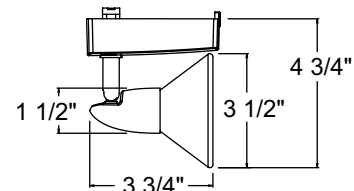

Low Voltage Rocket

Construction Die cast aluminum rear housing with machined steel stem
• Semi-opaque conical front glass accent in complementary colors.

Lamp Must be used with MR16 lamps with integral lens (cover glass) except when combined with 2" accessories.

Catalog Number	Housing Finish	Glass Color	Lamp
R707WH	White	Opal Frost	12V, 20-50W MR16CG
R707BL	Black	Opal Frost	12V, 20-50W MR16CG
R707SC	Satin Chrome	Opal Frost	12V, 20-50W MR16CG
R707BZ	Painted Bronze	Amber Frost	12V, 20-50W MR16CG