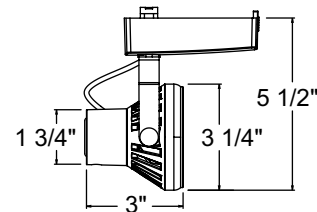

TRAC-LITES

LOW VOLTAGE CONTEMPORARY

**R703, R704, R705, R706, R707,
R708, R709, R710 and R741**

Project: _____

Fixture Type: _____

Location: _____

Contact/Phone: _____

PRODUCT DESCRIPTION

Socket Ceramic Bi-Pin.

Transformer 50VA 12V electronic transformer with circuit protection
• Sleek, miniature transformer housing minimizes fixture footprint.

Lamp 50W max. MR16 halogen (or MR16CG cover glass where specified)

Aiming 90° vertical aiming capability and 358° rotation.

Adapter Copper alloy contacts provide precise spring action
• True, positive electrical ground • Spring-loaded locking latch with embossed polarity arrows secures trac light to trac
• Compatible with both Trac-Lites and Trac-Master Trac
• "Pull-up" contact to up position for use on Trac-Master two-circuit trac.

Labels UL/CUL listed.

Product specifications subject to change without notice.

Low Voltage Funnel

Construction Die cast aluminum housing with die-formed steel yoke • Deep lamp regression and die cast aluminum step baffle to reduce glare • Accepts one media accessory in place of clear glass lens supplied.

Catalog Number	Finish	Lamp
R703WH	White	12V, 20-50W MR16
R703BL	Black	12V, 20-50W MR16
R703SL	Silver	12V, 20-50W MR16
R703BZ	Painted Bronze	12V, 20-50W MR16

ACCESSORIES

Cat. No.	Description	Cat. No.	Description	Cat. No.	Description
T741-6	Color Filters/Lenses	T7477	Prismatic Spread Lens	T7478	Linear Spread Lens
T7401-18	Dichroic Filters	T7420	Diffusion Lens	T7421	Uniformity Lens
T7422	UV Filter	T7459BL	Hexcell Louver		

See specification sheet [D1.2.2](#) for details.

Low Voltage Step Glass

Construction Die cast aluminum rear housing with machined stem steel
• Semi-opaque stepped front glass accent in complementary colors.