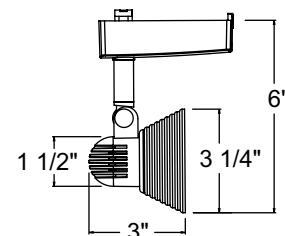

Low Voltage Step Glass

Construction Die cast aluminum rear housing with machined stem steel
• Semi-opaque stepped front glass accent in complementary colors.

Lamp Must be used with MR16 lamps with integral lens (cover glass) except when combined with 2" accessories.

Catalog Number	Housing Finish	Glass Color	Lamp
R704WH	White	Opal Frost	12V, 20-50W MR16CG
R704BL	Black	Opal Frost	12V, 20-50W MR16CG
R704SL	Silver	Opal Frost	12V, 20-50W MR16CG
R704BZ	Painted Bronze	Amber Frost	12V, 20-50W MR16CG