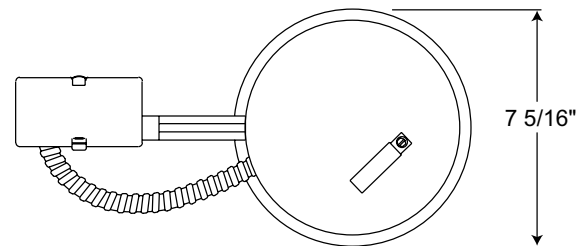

Socket Medium base porcelain with nickel-plated copper screw shell • Drop socket with spring to accommodate certain trim installation.

Trims Trim selection shown on reverse.

Labels U.L. listed for through-branch wiring, damp locations and IP • Product thermally protected against improper use of lamps
• Union made • UL Listed/CSA certified • Trims 239, 241 and 242 are wet location approved for covered ceiling applications
• Trims 28, 29 are wet location approved for covered ceiling applications, **when used with outdoor rated lamps.**

Testing All reports are based on published industry procedures; field performance may differ from laboratory performance.

Product specifications subject to change without notice.

INSTALLATION

Junction Box Pre-wired junction box, UL listed/CSA certified for through-branch wiring maximum 4 No. 12 AWG 90° C branch circuit conductors (2 in, 2 out) • Junction box provided with removable access plate, (5) ½" knockouts, (4) Non-metallic sheathed cable connectors and ground wire • Knockouts equipped with pryout slots.

Housing IC housing, .032" aluminum sealed for Air-Loc Compliance • Double stack adjustable feature enables remodel spring to accommodate up to 1¾" ceiling thickness.

PRODUCT CODES

Catalog Number	Input Voltage	Lamp Rating (max.)
IC22R	120V	A19/BR30/BR40/PAR16/PAR20/PAR30/PAR30L/PAR38/R20 (See reverse for max. trim rating)

DIMENSIONS

6 3/4" CEILING CUTOUT

ACCESSORIES

Catalog No.	Description
ALG6R	Air-Loc Gasket

To order, specify catalog number.