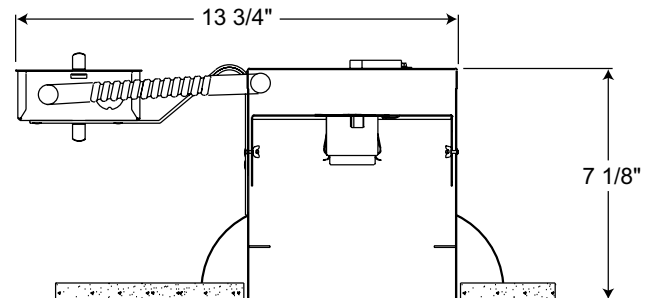

Trims Trim selection shown on reverse.

Labels U.L. listed for through-branch wiring, damp locations and IP • Product thermally protected against improper use of lamps
 • Union made • UL Listed/CSA certified • Trims 239, 241 and 242 are wet location approved for covered ceiling applications
 • Trims 28, 29 are wet location approved for covered ceiling applications, **when used with outdoor rated lamps.**

Testing All reports are based on published industry procedures; field performance may differ from laboratory performance.

Product specifications subject to change without notice.

INSTALLATION

Junction Box Pre-wired junction box, UL listed/CSA certified for through-branch wiring maximum 4 No. 12 AWG 90° C branch circuit conductors (2 in, 2 out) • Junction box provided with removable access plate, (5) ½" knockouts, (4) Non-metallic sheathed cable connectors and ground wire • Knockouts equipped with pryout slots.

DIMENSIONS

6 3/4" CEILING CUTOUT

ACCESSORIES

Catalog No.	Description
ALG6R	Air-Loc Gasket

To order, specify catalog number.

6" ECONOMY UNIVERSAL IC REMODEL HOUSING

INCANDESCENT LAMPS

IC22R

Trim Size: 7 $\frac{1}{8}$ " O.D. (except Cat. Nos. 228, 229, 241, 9024, - 8" O.D.,
Cat. No. 9702 - 7 $\frac{3}{4}$ " O.D.).

Trim Finish: ABZ - Classic Aged Bronze, BL - Black, GP - Graphite,
PW - Plastic White (Polycarbonate material shower trim), SC - Satin Chrome,
SL - Silver, WH - White.