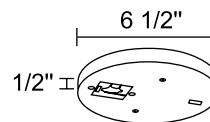

Low Voltage Monopoint Adapter

R58WH, R58BL, R58SL
Monopoint Adapter for T537, T538 or Trac-Lites R Series Low-Voltage Power Packs. Mounts directly to outlet box. Adapter is offset to accept all Power Pack styles. Power Pack latch locks in detent.

Product specifications subject to change without notice.