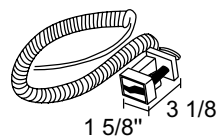

Line Voltage Coil - Cord Clamp-Ons