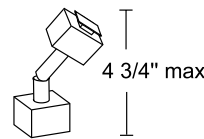

Line Voltage Sloped Ceiling Adapter