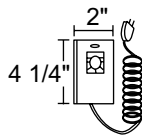

T46
Clamp/Monopoint Adapter. Clamps to pipe or planking up to 2 1/2" thick. Accepts 120V Juno trac fixture with standard size trac adapter. Supplied with 8' three-wire cord and plug.