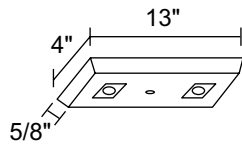

T40F-WH, T40F-BL, T40F-SL
Flush Monopoint Adapter. Mounts directly to outlet box. Accepts one 120V Juno trac fixture with standard size trac adapter.

T41N-WH, T41N-BL, T41N-SL
Duo-Point Adapter. Mounts directly to an outlet box. Accepts two 120V Juno trac fixtures.