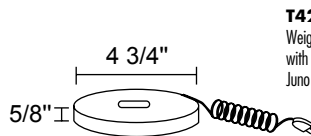

T40F-WH, T40F-BL, T40F-SL
Flush Monopoint Adapter. Mounts directly to outlet box. Accepts one 120V Juno trac fixture with standard size trac adapter.

T41N-WH, T41N-BL, T41N-SL
Duo-Point Adapter. Mounts directly to an outlet box. Accepts two 120V Juno trac fixtures.