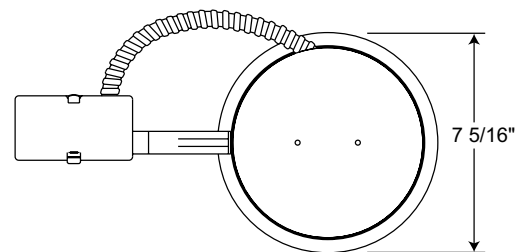

Trims Trim selection shown on reverse.

Labels U.L. listed for through-branch wiring, damp locations and IP • Product thermally protected against improper use of lamps or insulation • Union made • UL and cUL listed • Trims 20, 21, 22, 239, 240, 241, 242, 243, 9000 and 9900 are wet location approved for covered ceiling applications • Trims 28, 29 are wet location approved for covered ceiling applications, **when used with outdoor rated lamps.**

Testing All reports are based on published industry procedures; field performance may differ from laboratory performance.

Product specifications subject to change without notice.

INSTALLATION

Junction Box Pre-wired junction box, UL and cUL listed for through-branch wiring, maximum 4 No. 12 AWG 90° C branch circuit conductors (2 in, 2 out) • Junction box provided with removable access plate, (5) ½" knockouts, (4) Non-metallic sheathed cable connectors and ground wire • Knockouts equipped with pryout slots.

Housing TC housing, 22-gauge white painted steel • Double stack adjustable feature enables remodel springs to accommodate up to 1¾" ceiling thickness • Adjusts from 7¼" max. height down to 5¼" min. height.

PRODUCT CODES

Catalog Number	Input Voltage	Lamp Rating (max.)
TC2R	120V	A19/A21/BR30/BR40/MR16/PAR16/PAR20/PAR30/PAR30L/PAR38/R20/R30 (See reverse for max. trim rating)

DIMENSIONS

6 3/4" CEILING CUTOUT