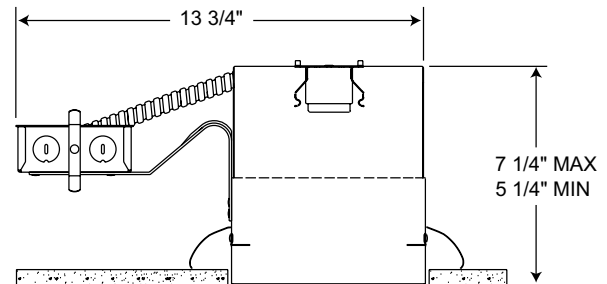

PRODUCT SPECIFICATIONS

Lamp Lamp ratings based on trim selected—see reverse.

Socket Medium base porcelain with nickel-plated copper screw shell • Drop socket with spring to accommodate certain trim installation.

Trims Trim selection shown on reverse.

Labels U.L. listed for through-branch wiring, damp locations and IP • Product thermally protected against improper use of lamps or insulation • Union made • UL and cUL listed • Trims 20, 21, 22, 239, 240, 241, 242, 243, 9000 and 9900 are wet location approved for covered ceiling applications • Trims 28, 29 are wet location approved for covered ceiling applications, **when used with outdoor rated lamps.**

Testing All reports are based on published industry procedures; field performance may differ from laboratory performance.

Product specifications subject to change without notice.

INSTALLATION

Junction Box Pre-wired junction box, UL and cUL listed for through-branch wiring, maximum 4 No. 12 AWG 90° C branch circuit conductors (2 in, 2 out) • Junction box provided with removable access plate, (5) ½" knockouts, (4) Non-metallic sheathed cable connectors and ground wire • Knockouts equipped with pryout slots.

PRODUCT CODES

Catalog Number	Input Voltage	Lamp Rating (max.)
TC2R	120V	A19/A21/BR30/BR40/MR16/PAR16/PAR20/PAR30/PAR30L/PAR38/R20/R30 (See reverse for max. trim rating)

DIMENSIONS

6 3/4" CEILING CUTOUT

TRIMS/LAMPS