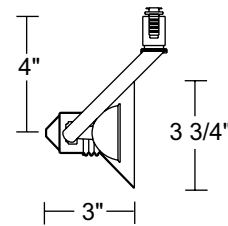

TRAC 12

Miniature Low Voltage Trac System

MR16 SPOTLIGHTS

**TL109, TL116, TLP116, TL117, TL143,
TL191, TL196 and TL296**

Low Voltage MR16 Flyback

Catalog Number	Description	Finish	Lamp
TL117 WH	Flyback	White	50W MR16CG, 12V or 24V
TL117 BL	Flyback	Black	50W MR16CG, 12V or 24V

ACCESSORIES

Cat. No.	Description	Cat. No.	Description
CGF 200	Color Glass Filter	DIFF 200	Diffusion Glass Lens
DCCF 200	Dichroic Color Correction Filter	UVF 200	UV Filter
DGF 200	Dichroic Glass Filter	LSPREAD 200	Linear Spread Glass Lens
SOLITE 200	Uniformity Lens (Solite)	T7400BL	2" Diameter Accessory Holder for MR16 - Black †
PRISM 200	Prismatic Spread Glass Lens	T7400SA	2" Diameter Accessory Holder for MR16 - Satin Aluminum †
HCLBL 200	Hexagonal Cell Louver - Black		

See specification sheet [D1.2.2](#) for details.

† Filters and lenses require accessory holder for installation.