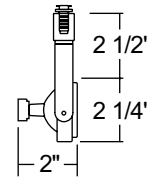

TRAC 12

Miniature Low Voltage Trac System

MR16 SPOTLIGHTS

**TL109, TL116, TLP116, TL117, TL143,
TL191, TL196 and TL296**

Low Voltage MR16 Gimbal Ri

Catalog Number	Description	Finish	Lamp
TL196 WH	Gimbal Ring	White	50W MR16, 12V or 24V
TL196 BL	Gimbal Ring	Black	50W MR16, 12V or 24V

ACCESSORIES

Cat. No.	Description	Cat. No.	Description
CGF 175	Color Glass Filter	HCLBL 175	Hexagonal Cell Louver - Black
DCCF 175	Dichroic Color Correction Filter	DIFF 175	Diffusion Glass Lens
DGF 175	Dichroic Glass Filter	UVF 175	UV Filter
SOLITE 175	Uniformity Lens (Solite)	LSPREAD 175	Linear Spread Glass Lens
PRISM 175	Prismatic Spread Glass Lens		

See specification sheet [D1.2.2](#) for details.