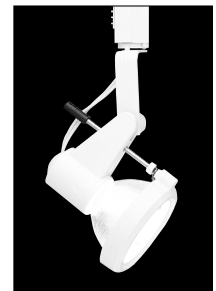

ACCESSORIES

Cat. No.	Description	Cat. No.	Description
CGF 175	Color Glass Filter	DIFF 175	Diffusion Glass Lens
DCCF 175	Dichroic Color Correction Filter	UVF 175	UV Filter
DGF 175	Dichroic Glass Filter	LSPREAD 175	Linear Spread Glass Lens
SOLITE 175	Uniformity Lens (Solite)	SNOOTBL 175	Snoot Accessory - Black
PRISM 175	Prismatic Spread Glass Lens	T74BL	1-3/4" Diameter Barn Doors - Black
HCLBL 175	Hexagonal Cell Louver - Black		

See specification sheet [D1.2.2](#) for details.