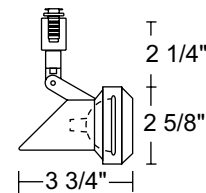

Miniature Low Voltage Trac System

MR16 SPOTLIGHTS

**TL109, TL116, TLP116, TL117, TL143,
TL191, TL196 and TL296**

PRODUCT DESCRIPTION

A selection of distinctive miniature MR16 quartz lampholders provides high intensity display and accent lighting using small scale, high-styled trac lights.

Socket Ceramic bi-pin.

Aiming 90° vertical aiming capability and 358° rotation.

Lens Glass lens included with lampholder.

Labels UL listed, CSA certified • Union made • Assembled in U.S.A.

Buy American This product is assembled in the USA and meets the Buy America(n) government procurement requirements under FAR, DFARS and DOT. Please refer to www.acuitybrands.com/buy-american for additional information.

Specifications subject to change without notice.

Low Voltage MR16 Slant

Catalog Number	Description	Finish	Lamp
TL109 WH	Slant	White	50W MR16, 12V or 24V
TL109 BL	Slant	Black	50W MR16, 12V or 24V

ACCESSORIES

Cat. No.	Description	Cat. No.	Description
CGF 175	Color Glass Filter	DIFF 175	Diffusion Glass Lens
DCCF 175	Dichroic Color Correction Filter	UVF 175	UV Filter
DGF 175	Dichroic Glass Filter	LSPREAD 175	Linear Spread Glass Lens
SOLITE 175	Uniformity Lens (Solite)	EYEBROWBL 175	Eye Brow Accessory - Black
PRISM 175	Prismatic Spread Glass Lens	SNOOTBL 175	Snoot Accessory - Black
HCLBL 175	Hexagonal Cell Louver - Black	T74BL	1-3/4" Diameter Barn Doors - Black

See specification sheet [D1.2.2](#) for details.