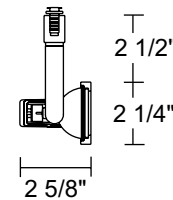

ACCESSORIES

Cat. No.	Description	Cat. No.	Description
CGF 175	Color Glass Filter	HCLBL 175	Hexagonal Cell Louver - Black
DCCF 175	Dichroic Color Correction Filter	DIFF 175	Diffusion Glass Lens
DGF 175	Dichroic Glass Filter	UVF 175	UV Filter
SOLITE 175	Uniformity Lens (Solite)	LSPREAD 175	Linear Spread Glass Lens
PRISM 175	Prismatic Spread Glass Lens		

See specification sheet [D1.2.2](#) for details.