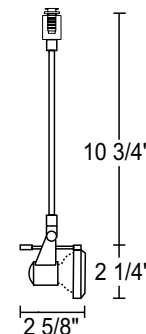

ACCESSORIES

Cat. No.	Description	Cat. No.	Description
CGF 175	Color Glass Filter	DIFF 175	Diffusion Glass Lens
DCCF 175	Dichroic Color Correction Filter	UVF 175	UV Filter
DGF 175	Dichroic Glass Filter	LSPREAD 175	Linear Spread Glass Lens
SOLITE 175	Uniformity Lens (Solite)	SNOOTBL 175	Snoot Accessory - Black
PRISM 175	Prismatic Spread Glass Lens	T74BL	1-3/4" Diameter Barn Doors - Black
HCLBL 175	Hexagonal Cell Louver - Black		

See specification sheet [D1.2.2](#) for details.