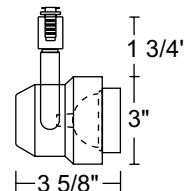

ACCESSORIES

Cat. No.	Description	Cat. No.	Description
CGF 175	Color Glass Filter	HCLBL 175	Hexagonal Cell Louver - Black
DCCF 175	Dichroic Color Correction Filter	DIFF 175	Diffusion Glass Lens
DGF 175	Dichroic Glass Filter	UVF 175	UV Filter
SOLITE 175	Uniformity Lens (Solite)	LSPREAD 175	Linear Spread Glass Lens
PRISM 175	Prismatic Spread Glass Lens		

See specification sheet [D1.2.2](#) for details.