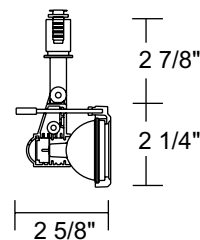

ACCESSORIES

Cat. No.	Description	Cat. No.	Description
CGF 175	Color Glass Filter	DIFF 175	Diffusion Glass Lens
DCCF 175	Dichroic Color Correction Filter	UVF 175	UV Filter
DGF 175	Dichroic Glass Filter	LSPREAD 175	Linear Spread Glass Lens
SOLITE 175	Uniformity Lens (Solite)	SNOOTBL 175	Snoot Accessory - Black
PRISM 175	Prismatic Spread Glass Lens	T74BL	1-3/4" Diameter Barn Doors - Black
HCLBL 175	Hexagonal Cell Louver - Black		

See specification sheet [D1.2.2](#) for details.