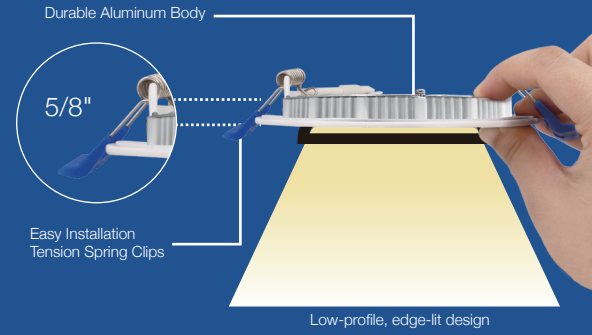

4 Inch

Triac Dimming LED Slim Downlight

- Edge-lit technology, no glare or dark spots, instant-on
- No existing recessed housing or junction box required
- Dimming: TRIAC down to 10%
- I.C. rated for direct contact with insulation
- Suitable for WET LOCATION
- Rated for a long life - over 50,000 hours

SPECIFICATIONS

Model	L4R-11W-3CCT-D90-MW	LA4R-11W-3CCT-D90-MW	LA4S-11W-3CCT-D90-MW
Shape	Round	Round	Square
Default Driver Input	AC120V, 60Hz	AC120V-277V, 60Hz	AC120V-277V, 60Hz
Size		4in	
Watts		11W	
Light Output(lm)		700lm	
Color Temperature(K)		3CCT Selectable 2700K to 4000K	
CRI		90Ra+	
Dimming		Triac Dimming	
Power Factor		>0.9	
Approved Location		Wet Location	
Air Tight		Yes	
Operating Temp.		(-4°F~104°F) -20~40°C	
Beam Angel		120°	

4in Round
Cut Hole Size:Ø4-1/4"

4in Square
Cut Hole Size:Ø4-1/4"

Accessories

<p>Mounting Plate</p> <p>R2.5-4-6-NC See Page 21</p>	<p>Mounting Plate</p> <p>R4-NC See Page 21</p>	<p>Emergency Driver</p> <p>BL-ELD-15W See Page 21</p>
--	--	---