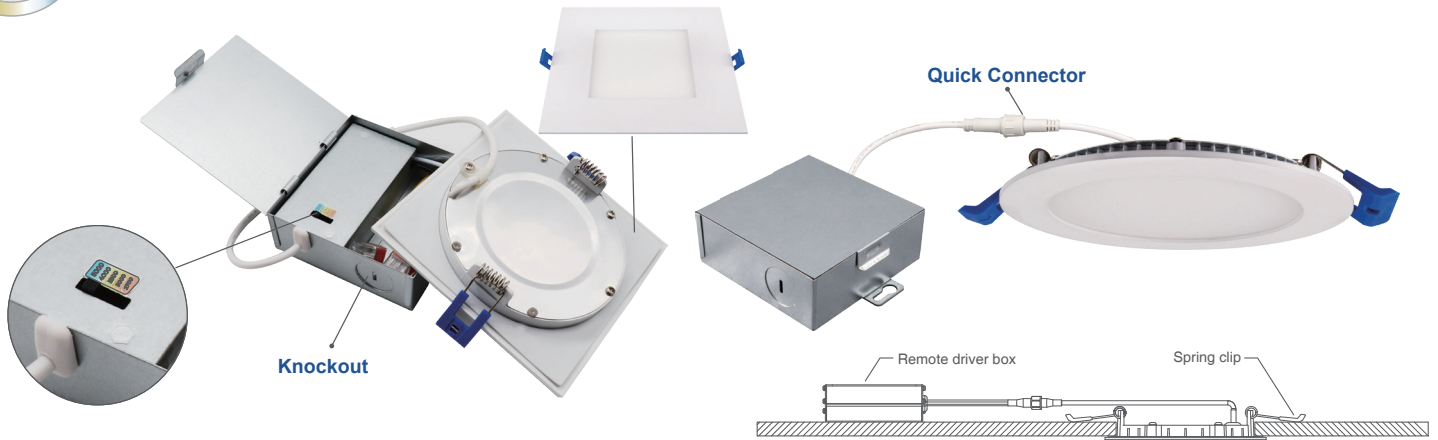

4 Inch

Triac Dimming LED Slim Downlight

- Edge-lit technology, no glare or dark spots, instant-on
- No existing recessed housing or junction box required
- Dimming: TRIAC down to 10%
- I.C. rated for direct contact with insulation
- Suitable for WET LOCATION
- Rated for a long life - over 50,000 hours

SPECIFICATIONS

Model	L4R-11W-3CCT-D90-MW	LA4R-11W-3CCT-D90-MW	LA4S-11W-3CCT-D90-MW
Shape	Round	Round	Square
Default Driver Input	AC120V, 60Hz	AC120V-277V, 60Hz	AC120V-277V, 60Hz
Size		4in	
Watts		11W	
Light Output(lm)		700lm	
Color Temperature(K)		3CCT Selectable 2700K to 4000K	
CRI		90Ra+	
Dimming		Triac Dimming	
Power Factor		>0.9	
Approved Location		Wet Location	
Air Tight		Yes	
Operating Temp.		(-4°F~104°F) -20~40°C	
Beam Angel		120°	

4in Round
Cut Hole Size:Ø4-1/4"

4in Square
Cut Hole Size:Ø4-1/4"

Accessories

<p>Mounting Plate</p> <p>R2.5-4-6-NC See Page 21</p>	<p>Mounting Plate</p> <p>R4-NC See Page 21</p>	<p>Emergency Driver</p> <p>BL-ELD-15W See Page 21</p>
--	--	---