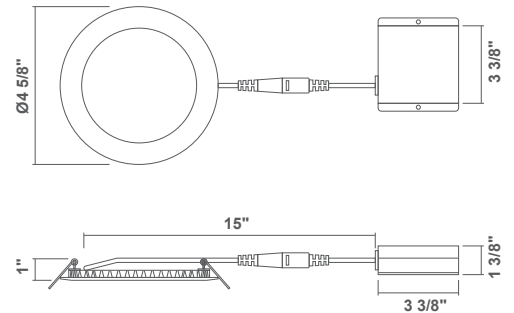

4 Inch

Triac Dimming LED Slim Downlight

- Edge-lit technology, no glare or dark spots, instant-on
- No existing recessed housing or junction box required
- Dimming: TRIAC down to 10%
- I.C. rated for direct contact with insulation
- Suitable for WET LOCATION
- Rated for a long life - over 50,000 hours

SPECIFICATIONS

Model	L4R-11W-3CCT-D90-MW	LA4R-11W-3CCT-D90-MW	LA4S-11W-3CCT-D90-MW
Shape	Round	Round	Square
Default Driver Input	AC120V, 60Hz	AC120V-277V, 60Hz	AC120V-277V, 60Hz
Size		4in	
Watts		11W	
Light Output(lm)		700lm	
Color Temperature(K)		3CCT Selectable 2700K to 4000K	
CRI		90Ra+	
Dimming		Triac Dimming	
Power Factor		>0.9	
Approved Location		Wet Location	
Air Tight		Yes	
Operating Temp.		(-4°F~104°F) -20~40°C	
Beam Angel		120°	

4in Round
Cut Hole Size:Ø4-1/4"

4in Square
Cut Hole Size:Ø4-1/4"

Accessories

<p>Mounting Plate</p> <p>R2.5-4-6-NC See Page 21</p>	<p>Mounting Plate</p> <p>R4-NC See Page 21</p>	<p>Emergency Driver</p> <p>BL-ELD-15W See Page 21</p>
--	--	---