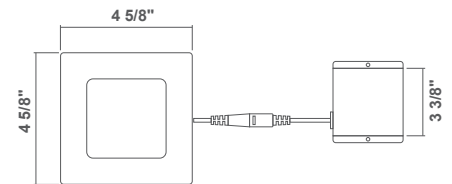

4 Inch

Triac Dimming LED Slim Downlight

- Edge-lit technology, no glare or dark spots, instant-on
- No existing recessed housing or junction box required
- Dimming: TRIAC down to 10%
- I.C. rated for direct contact with insulation
- Suitable for WET LOCATION
- Rated for a long life - over 50,000 hours

SPECIFICATIONS

Model	L4R-11W-3CCT-D90-MW	LA4R-11W-3CCT-D90-MW	LA4S-11W-3CCT-D90-MW
Shape	Round	Round	Square
Default Driver Input	AC120V, 60Hz	AC120V-277V, 60Hz	AC120V-277V, 60Hz
Size		4in	
Watts		11W	
Light Output(lm)		700lm	
Color Temperature(K)		3CCT Selectable 2700K to 4000K	
CRI		90Ra+	
Dimming		Triac Dimming	
Power Factor		>0.9	
Approved Location		Wet Location	
Air Tight		Yes	
Operating Temp.		(-4°F~104°F) -20~40°C	
Beam Angel		120°	

4in Round
Cut Hole Size:Ø4-1/4"

4in Square
Cut Hole Size:Ø4-1/4"

Accessories

<p>Mounting Plate</p> <p>R2.5-4-6-NC See Page 21</p>	<p>Mounting Plate</p> <p>R4-NC See Page 21</p>	<p>Emergency Driver</p> <p>BL-ELD-15W See Page 21</p>
--	--	---