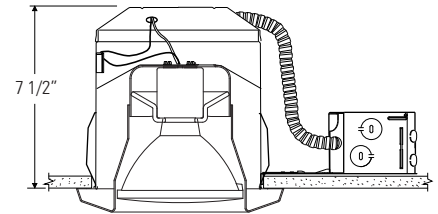

**1081/1004IC/N**  
**Lyte<sup>®</sup>ning™**  
Convertible IC/Non-IC

**1081 /1004ICR**  
**Lyte<sup>®</sup>ning™ Remodeler**  
Convertible IC/Non-IC

Complete Fixture consists of Reflector Trim & Frame-In Kit. Select each separately.

Reflector Trim	Frame-In Kit - See Individual Frame-In Kit Specification Sheets			
	Frame-In Kit	Installation Type	Lamping	Height
<b>1081WH</b> Gloss White	<b>Incandescent</b>			
<b>1081CD</b> Clear Diffuse	1004IC/N	5" IC	75W PAR30 outdoor rated*	7 1/2"
	1004ICR	5" IC Remodeler	75W PAR30 outdoor rated*	7 1/2"
	1004IC/N	5" Non-IC	75W PAR30 outdoor rated*	7 1/2"
	1004ICR	5" Non-IC Remodeler	75W PAR30 outdoor rated*	7 1/2"

### Features

- 1. Reflector:** Formed aluminum, 0.040" thick (18 ga.);Gloss White and Clear Diffuse finish.
- 2. Frame-In Kit:** Use only with Frame-In Kits shown above. See Frame-In Kit specification sheets for more details.
- 3. Gasket:** Flexible, high temperature silicone gasket ensure sealing of electrical components.