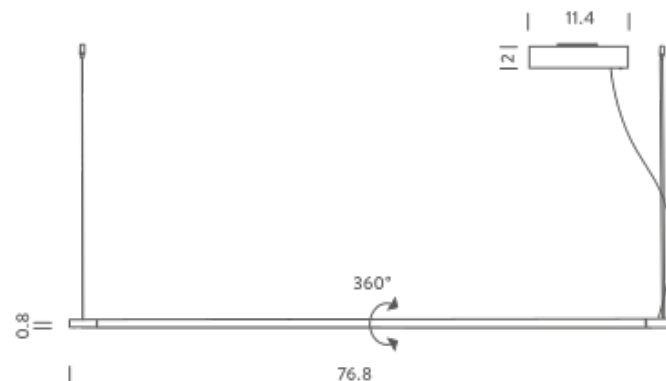

L51 3000K

LAMPING

Source	Linear LED
Total power	32W
Emission	diffused orientable
Switching	dimnable 0-10V
Tension	120V
Color temperature	3000K
Luminous flux	1020lm
Typ CRI	85
IP class	44
Dimensions	51.2 x 0.8
Materials	Aluminium + PC + ABS
Notes	metal cable length 9.9', electrical cable length 16.4', orientable 360°, decentralized canopy, 3500K and 4000K available on request, square cover plate included

Dimension: 25.6 x 7.1 x 9.1 inches / Gross weight: 5.5 lbs

Package 02

Dimension: 43.4 x 2 x 2 inches / Gross weight: 2.2 lbs

Certificazioni

L77 2700K

LAMPING

Source	Linear LED
Total power	48W
Emission	diffused orientable
Switching	dimnable 0-10V
Tension	120V
Color temperature	2700K
Luminous flux	1580lm
Typ CRI	85
IP class	44
Dimensions	76.8 x 0.8
Materials	Aluminium + PC + ABS
Notes	metal cable length 9.9', electrical cable length 16.4', orientable 360°, decentralized canopy, 3500K and 4000K available on request, square cover plate included

Dimension: 25.6 x 7.1 x 9.1 inches / Gross weight: 5.5 lbs

Package 02

Dimension: 68.9 x 2 x 2 inches / Gross weight: 2.2 lbs

Certificazioni

L77 3000K

LAMPING

Source	Linear LED
Total power	48W
Emission	diffused orientable
Switching	dimnable 0-10V
Tension	120V
Color temperature	3000K
Luminous flux	1580lm
Typ CRI	85
IP class	44
Dimensions	76.8 x 0.8
Materials	Aluminium + PC + ABS
Notes	metal cable length 9.9', electrical cable length 16.4', orientable 360°, decentralized canopy, 3500K and 4000K available on request, square cover plate included