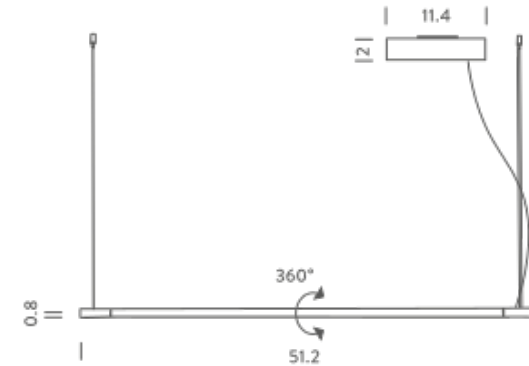

Codes

LIN LW2 5D
LIN LN2 5D

Structure

white
black

PACKAGE

Package 01	Dimension: 25.6 x 7.1 x 9.1 inches / Gross weight: 5.5 lbs
Package 02	Dimension: 43.4 x 2 x 2 inches / Gross weight: 2.2 lbs

Certificazioni

L51 3000K

LAMPING

Source	Linear LED
Total power	32W
Emission	diffused orientable
Switching	dimnable 0-10V
Tension	120V
Color temperature	3000K
Luminous flux	1020lm
Typ CRI	85
IP class	44
Dimensions	51.2 x 0.8
Materials	Aluminium + PC + ABS
Notes	metal cable length 9.9', electrical cable length 16.4', orientable 360°, decentralized canopy, 3500K and 4000K available on request, square cover plate included

Dimension: 25.6 x 7.1 x 9.1 inches / Gross weight: 5.5 lbs

Package 02

Dimension: 43.4 x 2 x 2 inches / Gross weight: 2.2 lbs

Certificazioni

L77 2700K

LAMPING

Source	Linear LED
Total power	48W
Emission	diffused orientable
Switching	dimnable 0-10V
Tension	120V
Color temperature	2700K
Luminous flux	1580lm
Typ CRI	85
IP class	44
Dimensions	76.8 x 0.8
Materials	Aluminium + PC + ABS
Notes	metal cable length 9.9', electrical cable length 16.4', orientable 360°, decentralized canopy, 3500K and 4000K available on request, square cover plate included

Dimension: 25.6 x 7.1 x 9.1 inches / Gross weight: 5.5 lbs

Package 02

Dimension: 68.9 x 2 x 2 inches / Gross weight: 2.2 lbs

Certificazioni

L77 3000K

LAMPING

Source	Linear LED
Total power	48W
Emission	diffused orientable
Switching	dimnable 0-10V
Tension	120V
Color temperature	3000K
Luminous flux	1580lm
Typ CRI	85
IP class	44
Dimensions	76.8 x 0.8
Materials	Aluminium + PC + ABS
Notes	metal cable length 9.9', electrical cable length 16.4', orientable 360°, decentralized canopy, 3500K and 4000K available on request, square cover plate included