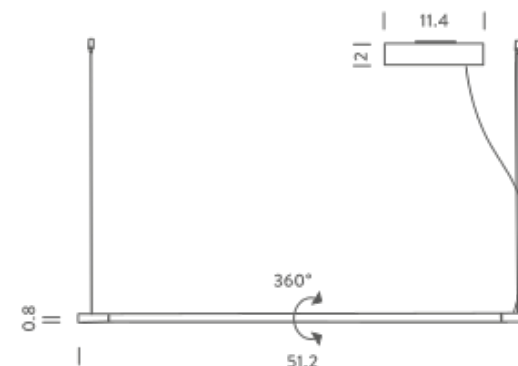

L51 3000K

LAMPING

Source	Linear LED
Total power	32W
Emission	diffused orientable
Switching	dimnable 0-10V
Tension	120V
Color temperature	3000K
Luminous flux	1020lm
Typ CRI	85
IP class	44
Dimensions	51.2 x 0.8
Materials	Aluminium + PC + ABS
Notes	metal cable length 9.9', electrical cable length 16.4', orientable 360°, decentralized canopy, 3500K and 4000K available on request, square cover plate included

Dimension: 25.6 x 7.1 x 9.1 inches / Gross weight: 5.5 lbs

Package 02

Dimension: 43.4 x 2 x 2 inches / Gross weight: 2.2 lbs

Certificazioni

L77 2700K

LAMPING

Source	Linear LED
Total power	48W
Emission	diffused orientable
Switching	dimnable 0-10V
Tension	120V
Color temperature	2700K
Luminous flux	1580lm
Typ CRI	85
IP class	44
Dimensions	76.8 x 0.8
Materials	Aluminium + PC + ABS
Notes	metal cable length 9.9', electrical cable length 16.4', orientable 360°, decentralized canopy, 3500K and 4000K available on request, square cover plate included

Dimension: 25.6 x 7.1 x 9.1 inches / Gross weight: 5.5 lbs

Package 02

Dimension: 68.9 x 2 x 2 inches / Gross weight: 2.2 lbs

Certificazioni

L77 3000K

LAMPING

Source	Linear LED
Total power	48W
Emission	diffused orientable
Switching	dimnable 0-10V
Tension	120V
Color temperature	3000K
Luminous flux	1580lm
Typ CRI	85
IP class	44
Dimensions	76.8 x 0.8
Materials	Aluminium + PC + ABS
Notes	metal cable length 9.9', electrical cable length 16.4', orientable 360°, decentralized canopy, 3500K and 4000K available on request, square cover plate included

Codes

LIN LWW 5E
LIN LNN 5E

Structure

white
black

PACKAGE

Package 01	Dimension: 25.6 x 7.1 x 9.1 inches / Gross weight: 5.5 lbs
Package 02	Dimension: 68.9 x 2 x 2 inches / Gross weight: 2.2 lbs

Certificazioni