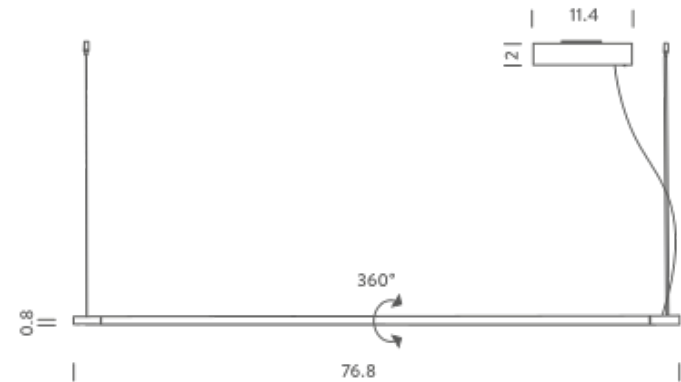

L51 3000K

LAMPING

Source	Linear LED
Total power	32W
Emission	diffused orientable
Switching	dimnable 0-10V
Tension	120V
Color temperature	3000K
Luminous flux	1020lm
Typ CRI	85
IP class	44
Dimensions	51.2 x 0.8
Materials	Aluminium + PC + ABS
Notes	metal cable length 9.9', electrical cable length 16.4', orientable 360°, decentralized canopy, 3500K and 4000K available on request, square cover plate included

Dimension: 25.6 x 7.1 x 9.1 inches / Gross weight: 5.5 lbs

Package 02

Dimension: 43.4 x 2 x 2 inches / Gross weight: 2.2 lbs

Certificazioni

L77 2700K

LAMPING

Source	Linear LED
Total power	48W
Emission	diffused orientable
Switching	dimnable 0-10V
Tension	120V
Color temperature	2700K
Luminous flux	1580lm
Typ CRI	85
IP class	44
Dimensions	76.8 x 0.8
Materials	Aluminium + PC + ABS
Notes	metal cable length 9.9', electrical cable length 16.4', orientable 360°, decentralized canopy, 3500K and 4000K available on request, square cover plate included

Dimension: 25.6 x 7.1 x 9.1 inches / Gross weight: 5.5 lbs

Package 02

Dimension: 68.9 x 2 x 2 inches / Gross weight: 2.2 lbs

Certificazioni

L77 3000K

LAMPING

Source	Linear LED
Total power	48W
Emission	diffused orientable
Switching	dimnable 0-10V
Tension	120V
Color temperature	3000K
Luminous flux	1580lm
Typ CRI	85
IP class	44
Dimensions	76.8 x 0.8
Materials	Aluminium + PC + ABS
Notes	metal cable length 9.9', electrical cable length 16.4', orientable 360°, decentralized canopy, 3500K and 4000K available on request, square cover plate included