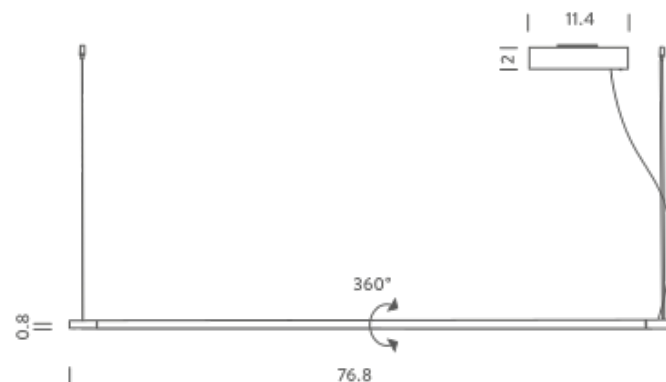

Codes

LIN LW2 5D
LIN LN2 5D

Structure

white
black

PACKAGE

Package 01	Dimension: 25.6 x 7.1 x 9.1 inches / Gross weight: 5.5 lbs
Package 02	Dimension: 43.4 x 2 x 2 inches / Gross weight: 2.2 lbs

Certificazioni

L51 3000K

LAMPING

Source	Linear LED
Total power	32W
Emission	diffused orientable
Switching	dimnable 0-10V
Tension	120V
Color temperature	3000K
Luminous flux	1020lm
Typ CRI	85
IP class	44
Dimensions	51.2 x 0.8
Materials	Aluminium + PC + ABS
Notes	metal cable length 9.9', electrical cable length 16.4', orientable 360°, decentralized canopy, 3500K and 4000K available on request, square cover plate included

Dimension: 25.6 x 7.1 x 9.1 inches / Gross weight: 5.5 lbs

Package 02

Dimension: 43.4 x 2 x 2 inches / Gross weight: 2.2 lbs

Certificazioni

L77 2700K

LAMPING

Source	Linear LED
Total power	48W
Emission	diffused orientable
Switching	dimnable 0-10V
Tension	120V
Color temperature	2700K
Luminous flux	1580lm
Typ CRI	85
IP class	44
Dimensions	76.8 x 0.8
Materials	Aluminium + PC + ABS
Notes	metal cable length 9.9', electrical cable length 16.4', orientable 360°, decentralized canopy, 3500K and 4000K available on request, square cover plate included

Dimension: 25.6 x 7.1 x 9.1 inches / Gross weight: 5.5 lbs

Package 02

Dimension: 68.9 x 2 x 2 inches / Gross weight: 2.2 lbs

Certificazioni

L77 3000K

LAMPING

Source	Linear LED
Total power	48W
Emission	diffused orientable
Switching	dimnable 0-10V
Tension	120V
Color temperature	3000K
Luminous flux	1580lm
Typ CRI	85
IP class	44
Dimensions	76.8 x 0.8
Materials	Aluminium + PC + ABS
Notes	metal cable length 9.9', electrical cable length 16.4', orientable 360°, decentralized canopy, 3500K and 4000K available on request, square cover plate included