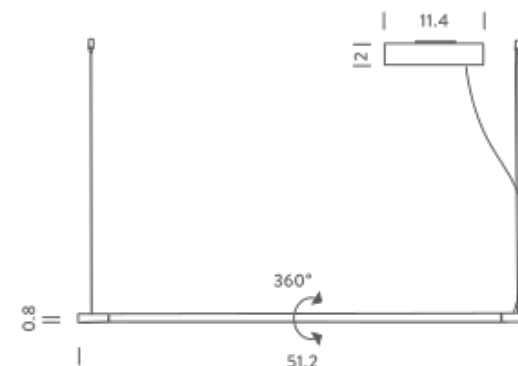

Codes

LIN LW2 5D
LIN LN2 5D

Structure

white
black

PACKAGE

Package 01	Dimension: 25.6 x 7.1 x 9.1 inches / Gross weight: 5.5 lbs
Package 02	Dimension: 43.4 x 2 x 2 inches / Gross weight: 2.2 lbs

Certificazioni

L51 3000K

LAMPING

Source	Linear LED
Total power	32W
Emission	diffused orientable
Switching	dimnable 0-10V
Tension	120V
Color temperature	3000K
Luminous flux	1020lm
Typ CRI	85
IP class	44
Dimensions	51.2 x 0.8
Materials	Aluminium + PC + ABS
Notes	metal cable length 9.9', electrical cable length 16.4', orientable 360°, decentralized canopy, 3500K and 4000K available on request, square cover plate included

Dimension: 25.6 x 7.1 x 9.1 inches / Gross weight: 5.5 lbs

Package 02

Dimension: 43.4 x 2 x 2 inches / Gross weight: 2.2 lbs

Certificazioni

L77 2700K

LAMPING

Source	Linear LED
Total power	48W
Emission	diffused orientable
Switching	dimnable 0-10V
Tension	120V
Color temperature	2700K
Luminous flux	1580lm
Typ CRI	85
IP class	44
Dimensions	76.8 x 0.8
Materials	Aluminium + PC + ABS
Notes	metal cable length 9.9', electrical cable length 16.4', orientable 360°, decentralized canopy, 3500K and 4000K available on request, square cover plate included

Dimension: 25.6 x 7.1 x 9.1 inches / Gross weight: 5.5 lbs

Package 02

Dimension: 68.9 x 2 x 2 inches / Gross weight: 2.2 lbs

Certificazioni

L77 3000K

LAMPING

Source	Linear LED
Total power	48W
Emission	diffused orientable
Switching	dimnable 0-10V
Tension	120V
Color temperature	3000K
Luminous flux	1580lm
Typ CRI	85
IP class	44
Dimensions	76.8 x 0.8
Materials	Aluminium + PC + ABS
Notes	metal cable length 9.9', electrical cable length 16.4', orientable 360°, decentralized canopy, 3500K and 4000K available on request, square cover plate included