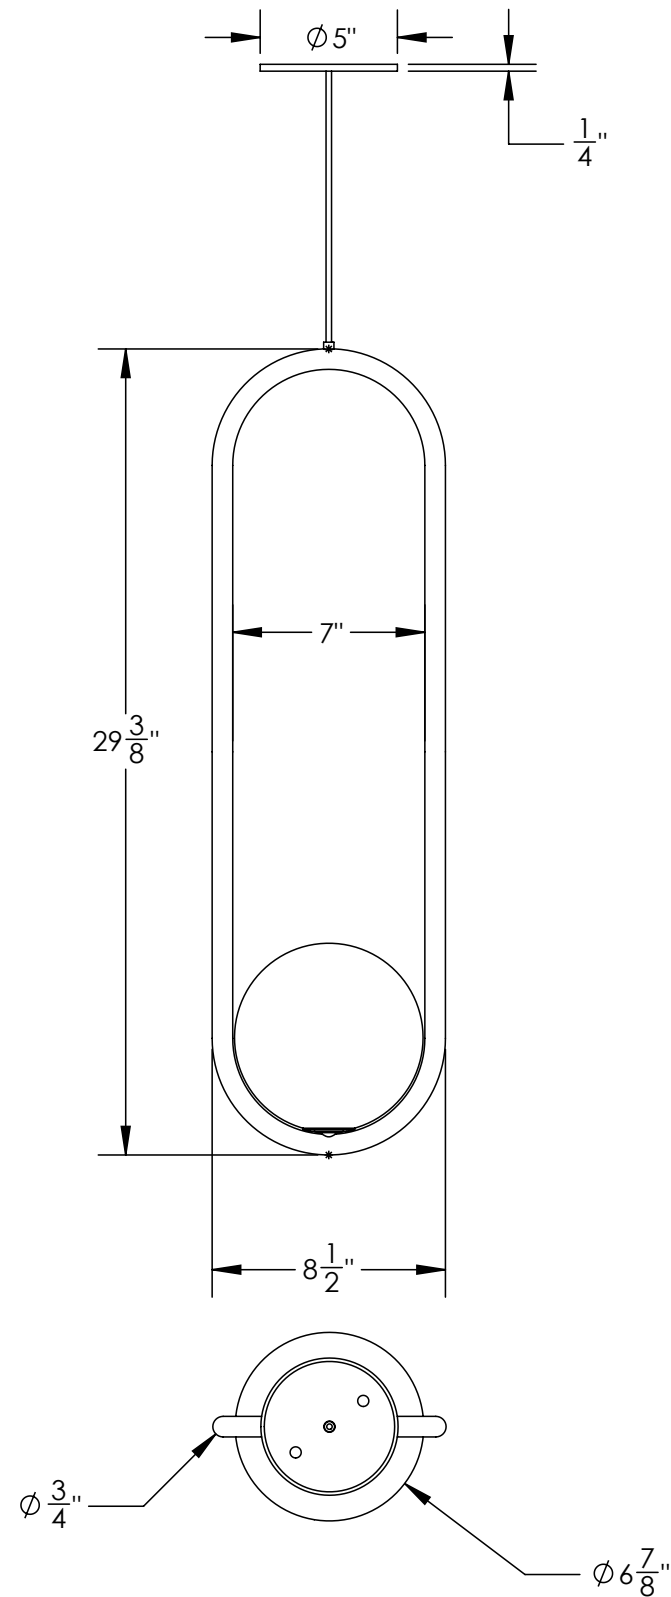

## MILA 7

CODE MIL\_7\_COP  
 FINISH Brushed Copper

CODE MIL\_7\_BRB  
 FINISH Brushed Brass

CODE MIL\_7\_BLK  
 FINISH Satin Black

CODE MIL\_7\_WHITE  
 FINISH Textured White

MATERIALS Steel  
 LAMPING G9 2700K LED Bulb  
 WATTAGE 6W at 110 lumens (dimnable)  
 WEIGHT 7 lbs  
 CANOPY 5" (127mm) diameter  
 0.25" (6mm) deep  
 Black  
 DROP HEIGHT 72" (1829mm) Standard