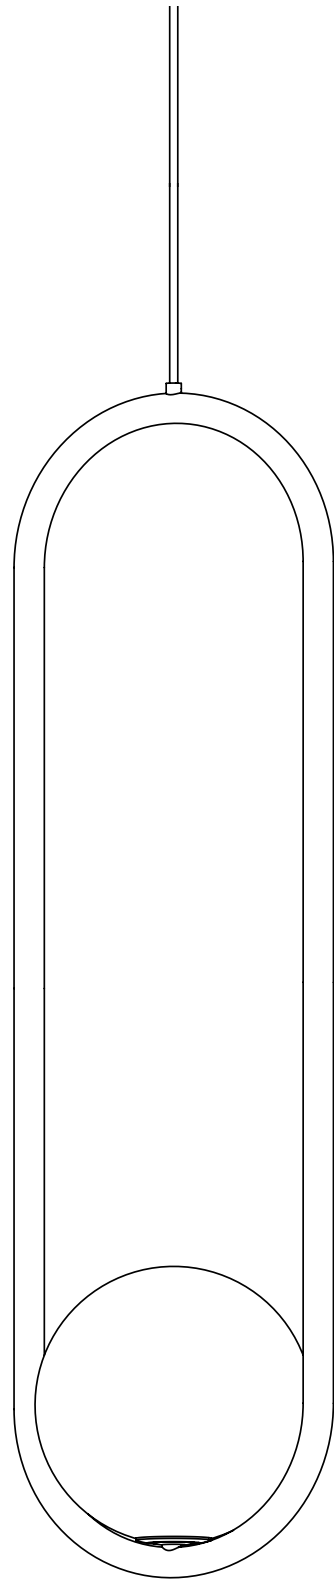

## MILA 7

CODE MIL\_7\_COP  
 FINISH Brushed Copper

CODE MIL\_7\_BRB  
 FINISH Brushed Brass

CODE MIL\_7\_BLK  
 FINISH Satin Black

CODE MIL\_7\_WHITE  
 FINISH Textured White

MATERIALS Steel  
 LAMPING G9 2700K LED Bulb  
 WATTAGE 6W at 110 lumens (dimnable)  
 WEIGHT 7 lbs  
 CANOPY 5" (127mm) diameter  
 0.25" (6mm) deep  
 Black  
 DROP HEIGHT 72" (1829mm) Standard

### CUSTOM OPTIONS

DROP LENGTH Extra length available upon request

\* Pricing available upon request

MILA 7

VANCOUVER, BC. CANADA  
 1 (888) 290-0840  
 INFO@MATTHEWMCCORMICK.CA

©2018 MATTHEW McCORMICK STUDIO INC. ALL RIGHTS RESERVED.