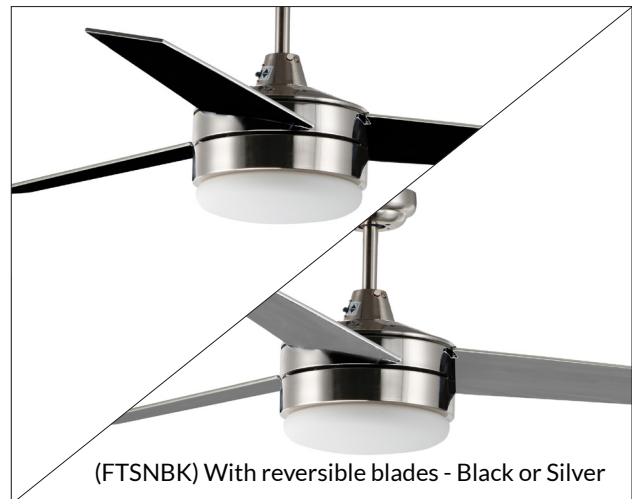

# TRIO

A contemporary, yet transitional look at economical pricing, the Trio fan is finished in Satin Nickel with 3 straight reversible fan blades. Black on one side and silver on the other side. The fan is powered by a wall control included as well as LED JA8 compliant bulbs also included.

- Light Kit Included • 3 Speeds with Reverse • Dimmable

89909

**FCT88801WT**  
(Included)

**FCT8881WT**  
\*Sold Separately

ITEM#	LAMPING	VOLTAGE	DIMENSIONS	BLADES	Additional Info.
89909	2 X 9W MB LED (Incl.)	AC 120V	52"W x 19"H	3	   

**Included:**

- Wall Control (FCT88801WT)
- 4" Downrod

Finish:

**Black (FTBK), Satin Nickel/Black (FTSNBK)**

(FTBK) Without reversible blades - Fully Black.

(FTSNBK) With reversible blades - Black or Silver