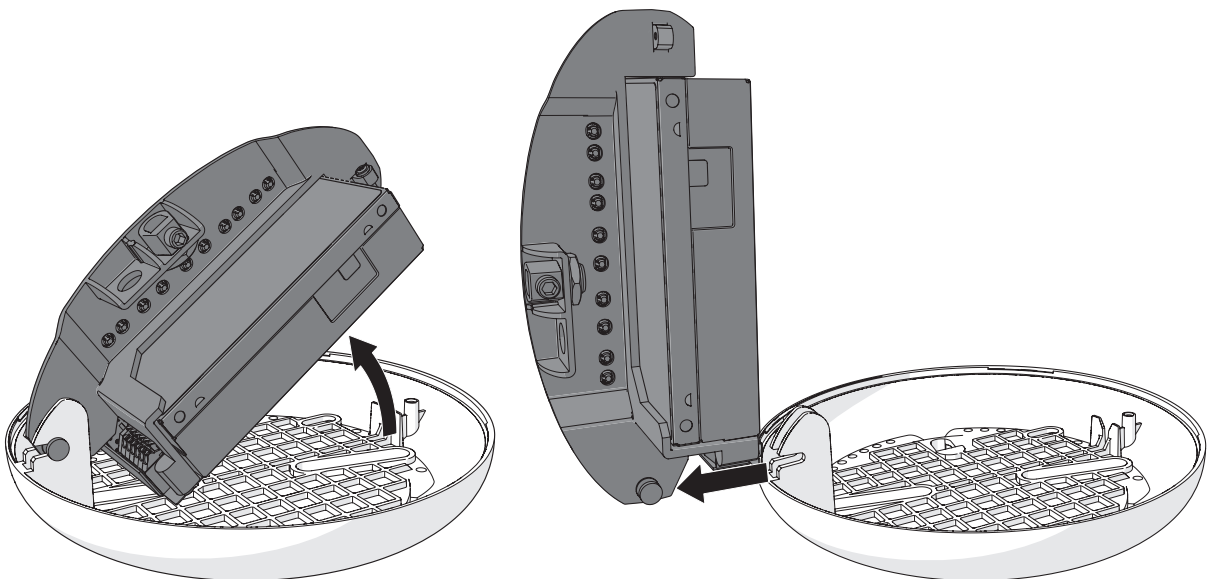

moooi

RAIMOND II R43 | R61 | R89 | ZAFU

1

2

3

visit www.moooi.com for more information about the collection