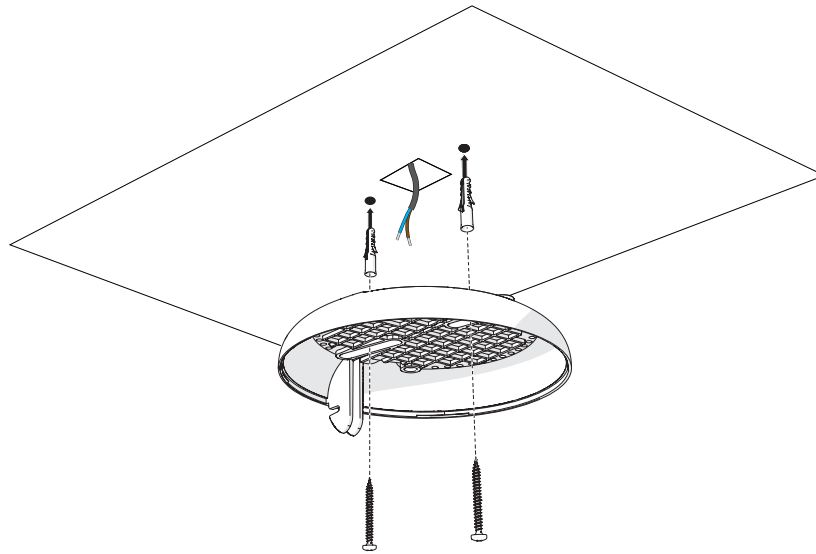

moooi

RAIMOND II R43 | R61 | R89 | ZAFU

4

5

6

visit www.moooi.com for more information about the collection