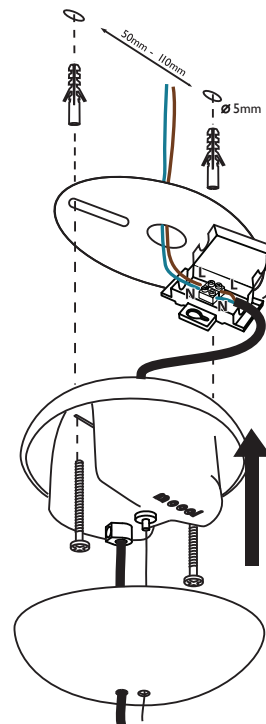

# m o o o i

Prop Light Round Double

**1A**

**1B**

INPUT: 240V AC

INPUT: 110V AC

visit [www.mooui.com](http://www.mooui.com) for more information about the collection

# m o o o i

Prop Light Round Double

2

3

1  
SIZE 4

4

OPEN

visit [www.mooui.com](http://www.mooui.com) for more information about the collection