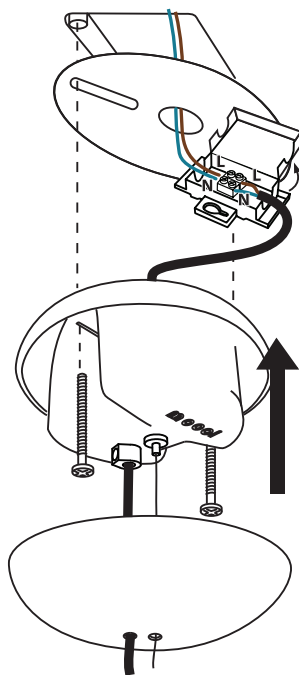

# m o o o i

Prop Light Round Double

**1A**

**1B**

INPUT: 240V AC

INPUT: 110V AC

visit [www.mooui.com](http://www.mooui.com) for more information about the collection

# m o o o i

Prop Light Round Double

2

3

1  
SIZE 4

4

OPEN

visit [www.mooui.com](http://www.mooui.com) for more information about the collection