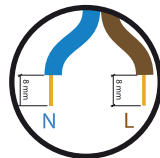

# m o o o i

Prop Light Round Double

**1A**

**1B**

INPUT: 240V AC

INPUT: 110V AC

visit [www.mooui.com](http://www.mooui.com) for more information about the collection

# m o o o i

Prop Light Round Double

2

3

1  
SIZE 4

4

OPEN

visit [www.mooui.com](http://www.mooui.com) for more information about the collection