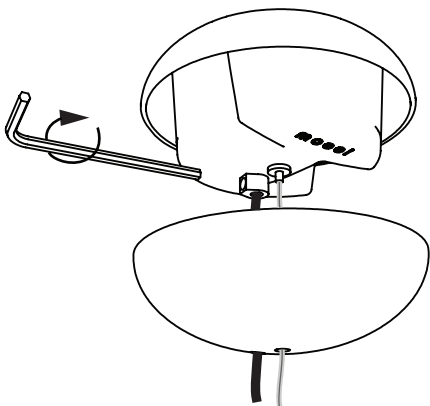

# m o o o i

Prop Light Round Double

**1A**

**1B**

INPUT: 240V AC

INPUT: 110V AC

visit [www.mooui.com](http://www.mooui.com) for more information about the collection

# m o o o i

Prop Light Round Double

2

3

1  
SIZE 4

4

OPEN

visit [www.mooui.com](http://www.mooui.com) for more information about the collection