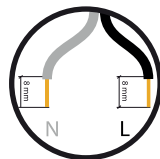

# m o o o i

Prop Light Round Double

**1A**

**1B**

INPUT: 240V AC

INPUT: 110V AC

visit [www.mooui.com](http://www.mooui.com) for more information about the collection

# m o o o i

Prop Light Round Double

2

3

1  
SIZE 4

4

OPEN

visit [www.mooui.com](http://www.mooui.com) for more information about the collection