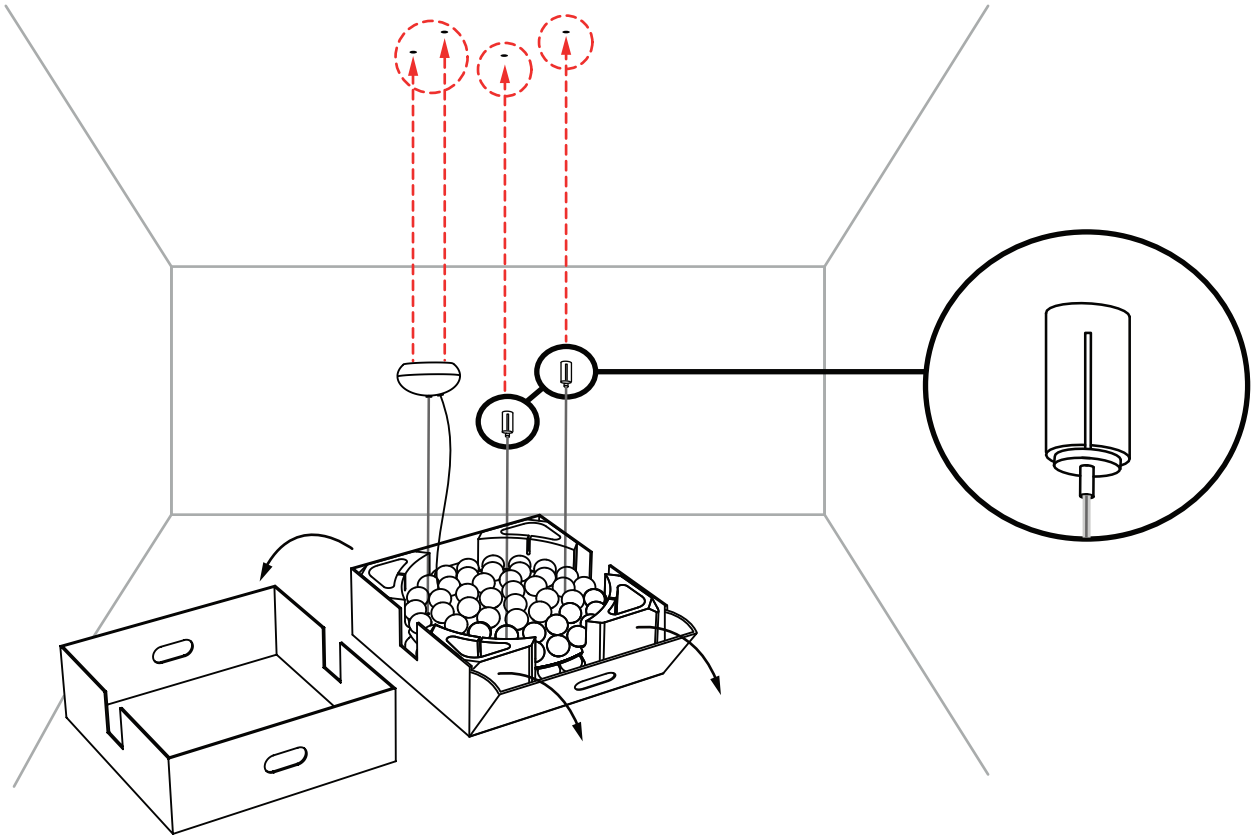

# m o o o i

Prop Light Round Double

**1A**

**1B**

INPUT: 240V AC

INPUT: 110V AC

visit [www.mooui.com](http://www.mooui.com) for more information about the collection