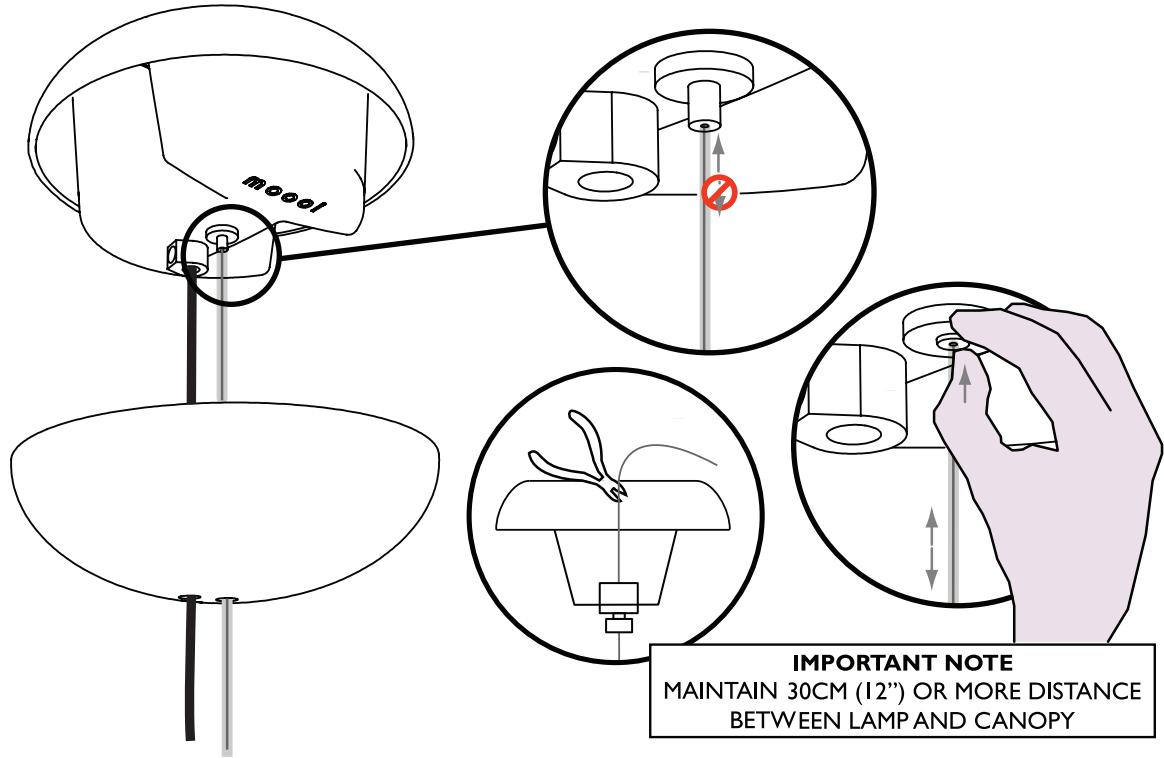

m o o o i

Prop Light Round Double

2