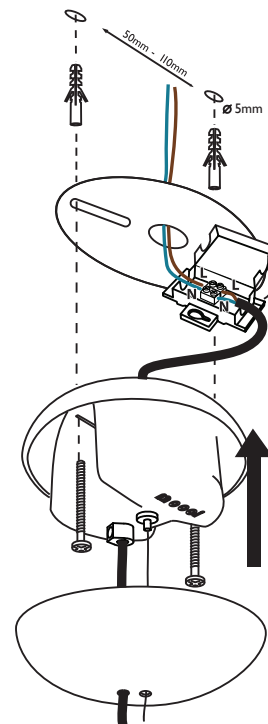

m o o o i

Prop Light Single

1A

1B

INPUT: 240V AC

INPUT: 110V AC

visit www.mooui.com for more information about the collection

m o o o i

Prop Light Single

2

3

1
SIZE 4

4

OPEN

visit www.moooli.com for more information about the collection

m o o o i