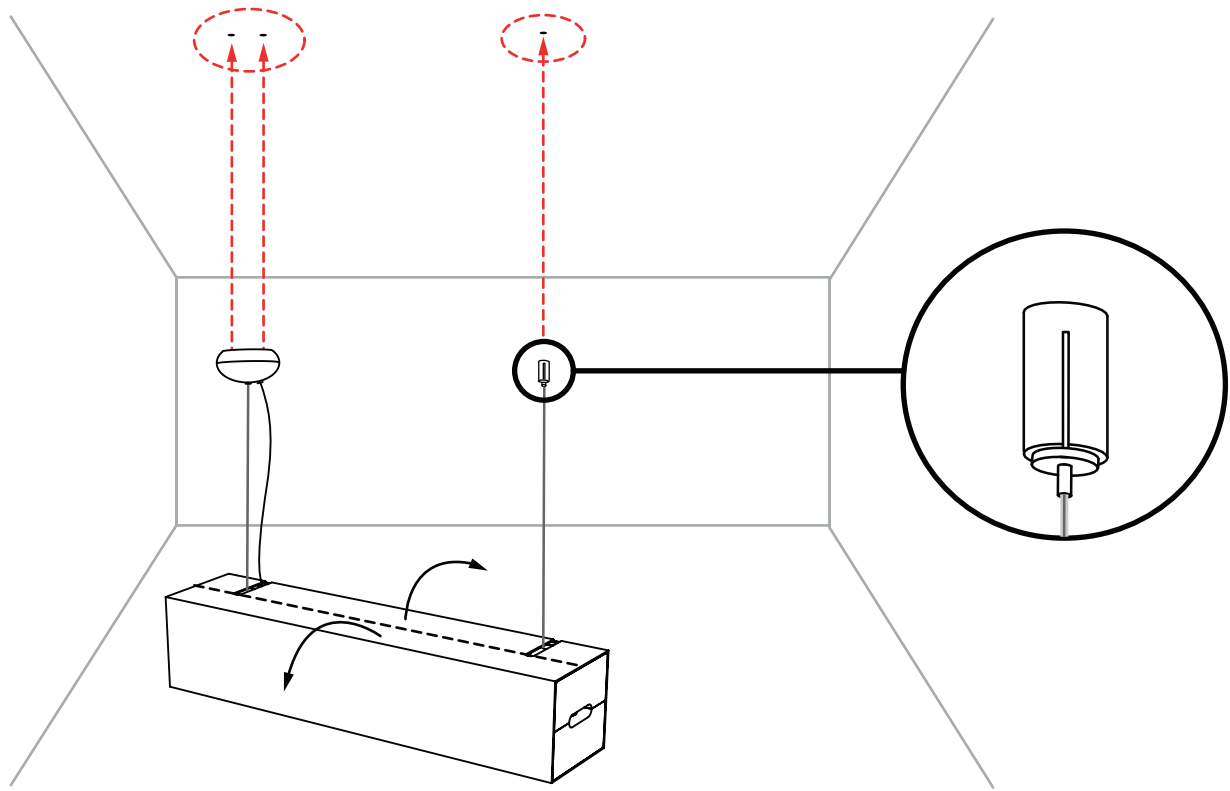

m o o o i

Prop Light Single

1A

1B

INPUT: 240V AC

INPUT: 110V AC

visit www.mooui.com for more information about the collection

m o o o i