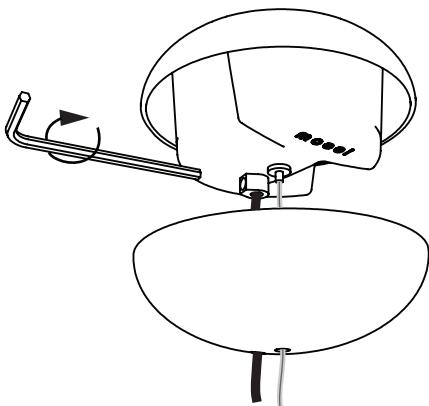

m o o o i

Prop Light Single

1A

1B

INPUT: 240V AC

INPUT: 110V AC

visit www.mooui.com for more information about the collection

m o o o i

Prop Light Single

2

3

1
SIZE 4

4

OPEN

visit www.moooli.com for more information about the collection

m o o o i