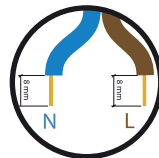

m o o o i

Prop Light Single

1A

1B

INPUT: 240V AC

INPUT: 110V AC

visit www.mooui.com for more information about the collection

m o o o i