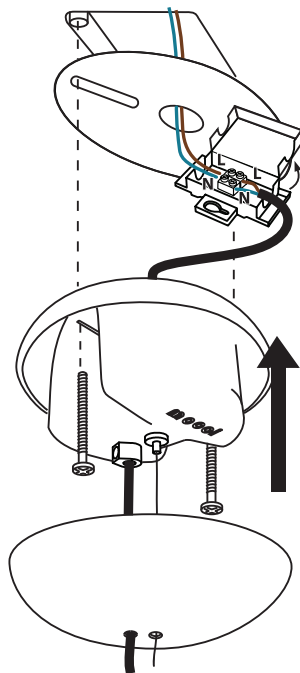

m o o o i

Prop Light Single

1A

1B

INPUT: 240V AC

INPUT: 110V AC

visit www.mooui.com for more information about the collection

m o o o i

Prop Light Single

2

3

1
SIZE 4

4

OPEN

visit www.moooli.com for more information about the collection

m o o o i