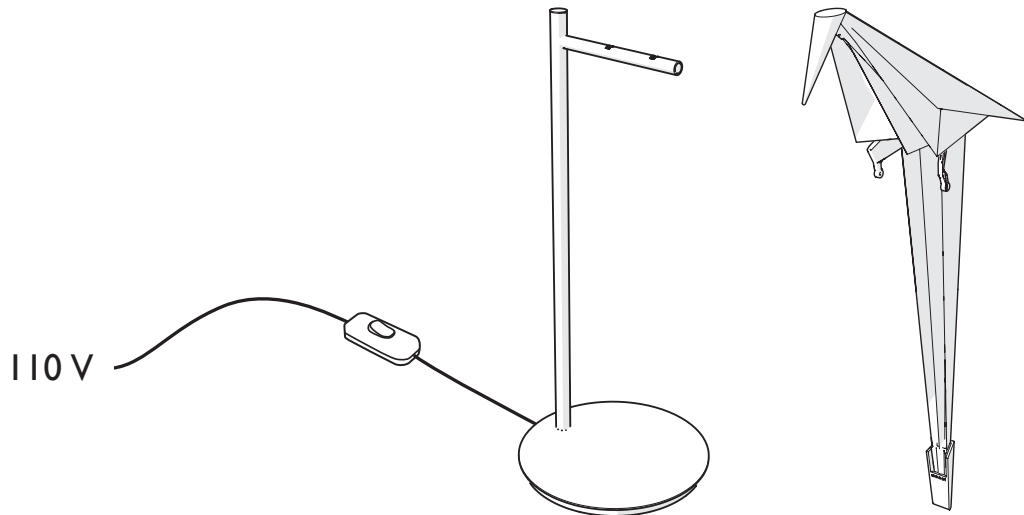

m o o o i®

Perch table lamp

CAUTION! HANDLE THIS PRODUCT WITH CARE.

NOT INCLUDED

1x

visit www.mooui.com for more information about the collection