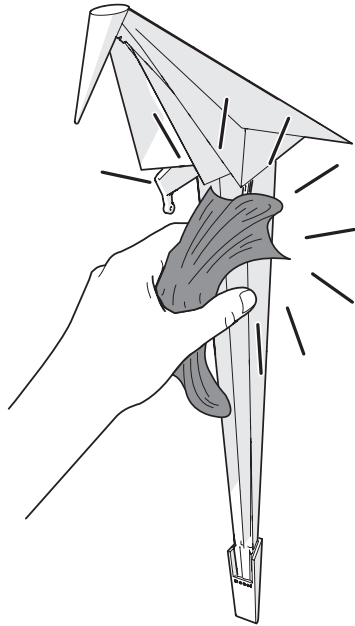

m o o o i[®]

Perch table lamp

4

IMPORTANT SAFETY INSTRUCTIONS

This portable luminaire has a polarized plug (one blade is wider than the other) as a feature to reduce the risk of electric shock. This plug will fit in a polarized outlet only one way. If the plug does not fully fit in the outlet, reverse the plug. If it still does not fit, contact a qualified electrician. Never use an extension cord plug unless the plug can be fully inserted. Do not alter the plug in any way.

5

visit www.mooui.com for more information about the collection

m o o o i[®]

Perch table lamp

i

Micro fiber cloth

visit www.mooui.com for more information about the collection