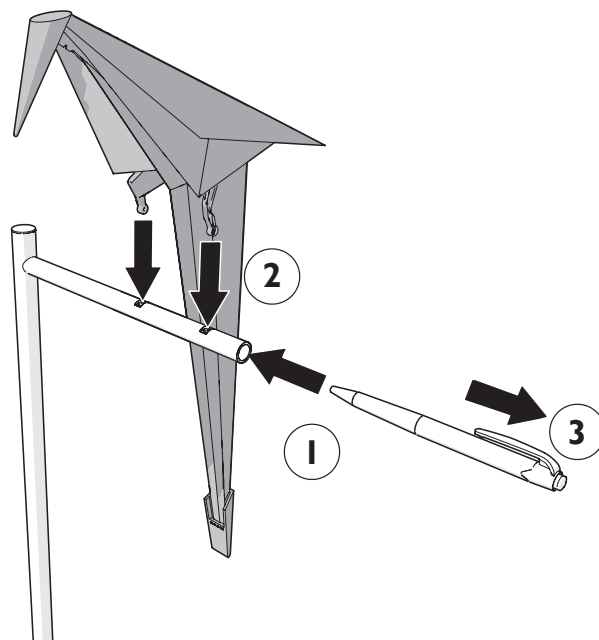

m o o o i®

Perch table lamp

CAUTION! HANDLE THIS PRODUCT WITH CARE.

NOT INCLUDED

1x

visit www.mooui.com for more information about the collection