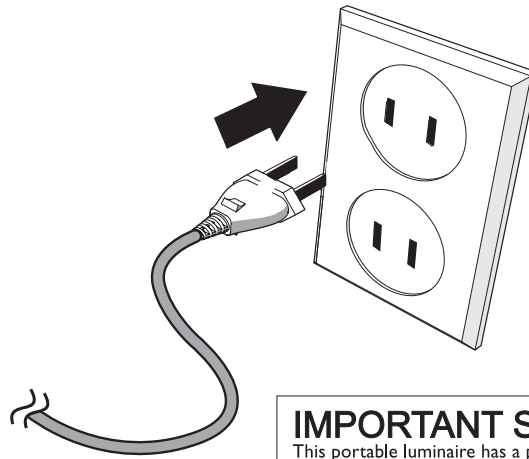

m o o o i[®]

Perch table lamp

4

IMPORTANT SAFETY INSTRUCTIONS

This portable luminaire has a polarized plug (one blade is wider than the other) as a feature to reduce the risk of electric shock. This plug will fit in a polarized outlet only one way. If the plug does not fully fit in the outlet, reverse the plug. If it still does not fit, contact a qualified electrician. Never use an extension cord plug unless the plug can be fully inserted. Do not alter the plug in any way.