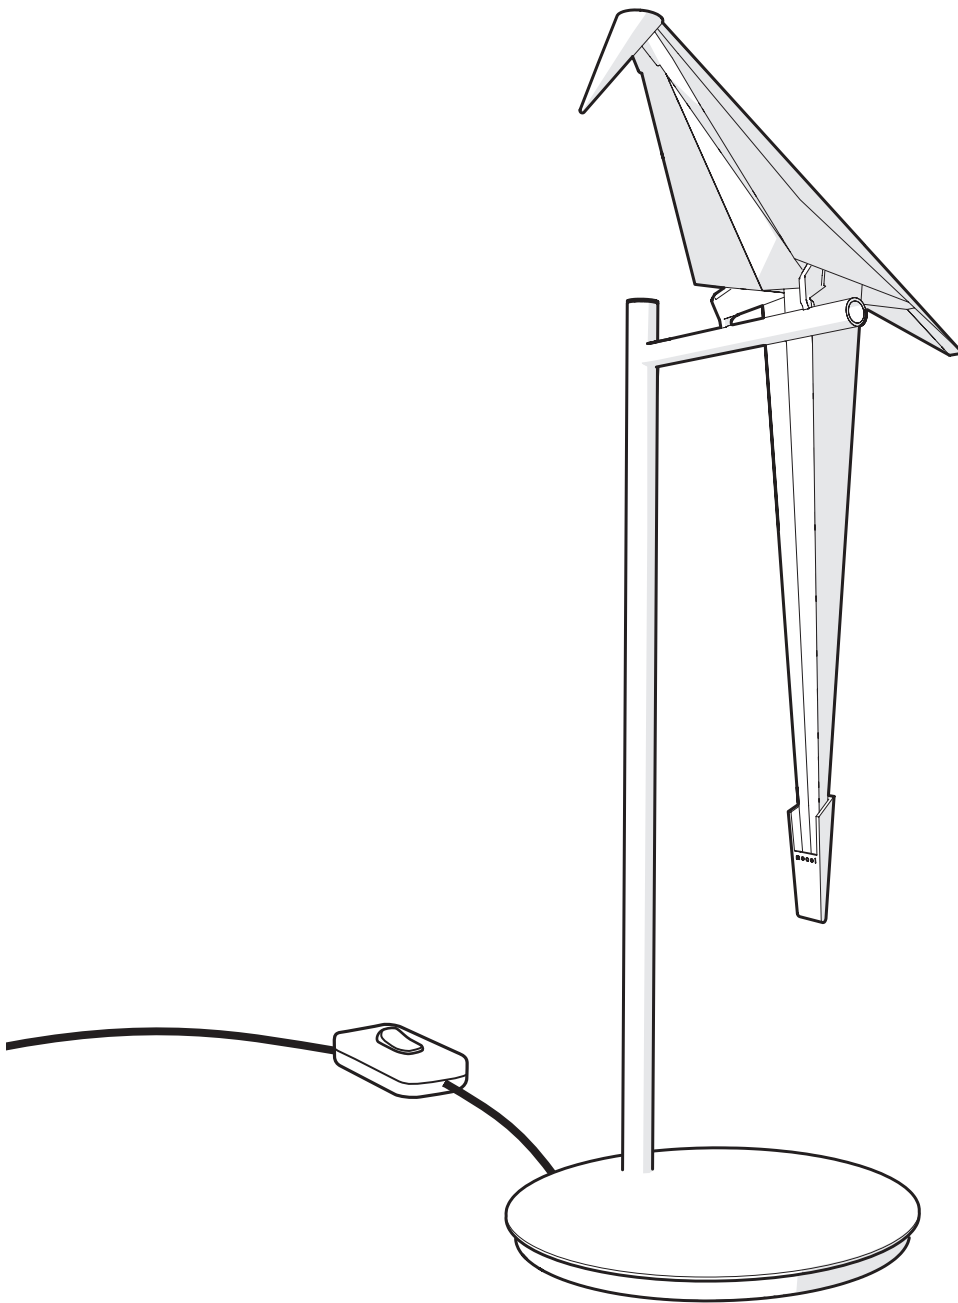

m o o o i[®]
Perch table lamp

visit www.moooi.com for more information about the collection

m o o o i[®]

Perch table lamp

CAUTION! HANDLE THIS PRODUCT WITH CARE.

NOT INCLUDED

1x

visit www.mooui.com for more information about the collection

m o o o i[®]

Perch table lamp

4

IMPORTANT SAFETY INSTRUCTIONS

This portable luminaire has a polarized plug (one blade is wider than the other) as a feature to reduce the risk of electric shock. This plug will fit in a polarized outlet only one way. If the plug does not fully fit in the outlet, reverse the plug. If it still does not fit, contact a qualified electrician. Never use an extension cord plug unless the plug can be fully inserted. Do not alter the plug in any way.