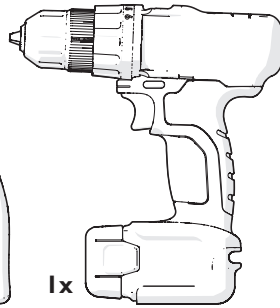

m o o o i

NR2 Medium | Large

UL

visit www.moooi.com for more information about the collection

m o o o i

NR2 Medium | Large

i

PLEASE HANDLE THIS PRODUCT WITH CARE. NEVER PLACE THE LAMP ON THE GROUND. THIS MAY DAMAGE THE PRODUCT.

NOT INCLUDED

visit www.mooui.com for more information about the collection

m o o o i

NR2 Medium | Large

1

2

3

3