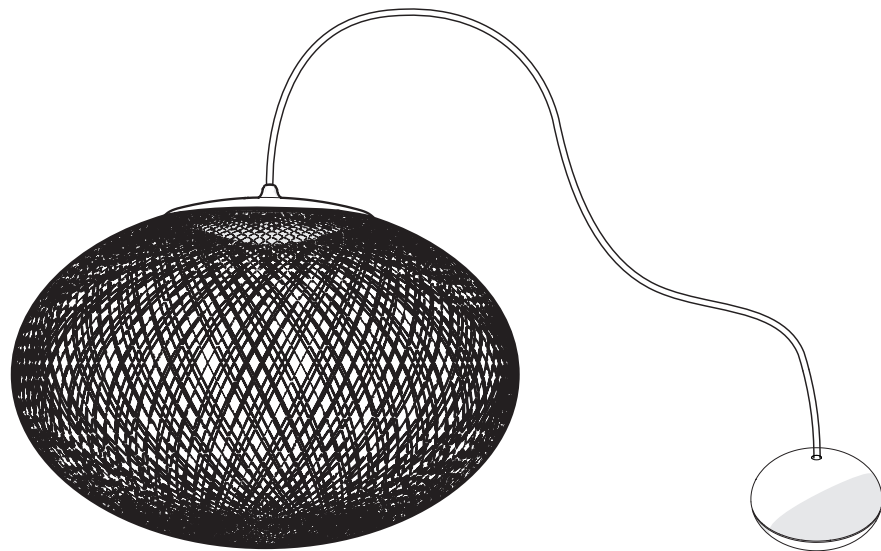

visit www.mooui.com for more information about the collection