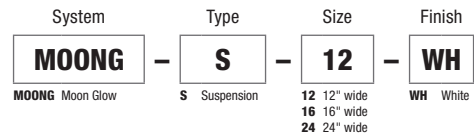

MOON GLOW SUSPENSION

LED PENDANT

DESCRIPTION

Moon Glow Suspension brings both style and functionality to both residential and commercial applications. Choose from 3 sizes: Small (12"), Medium (16") and Large (24"). This modern suspension fixture delivers diffused lighting from an E26 medium based lamp.

FINISH

White

PROJECT		FIXTURE TYPE		DATE	
---------	--	--------------	--	------	--