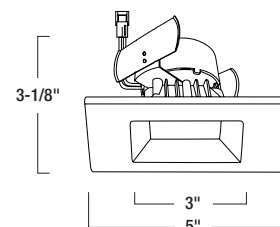

PRODUCT IMAGES AND DIMENSIONS

Width: 5"
Aperture: 3"
Height: 3-1/8"

NRA-211SM
 Medium Base screw-in socket included for retrofitting into existing Medium Base downlight housings

NRA-212SM
 Socket adapter for use with GU24 base housings