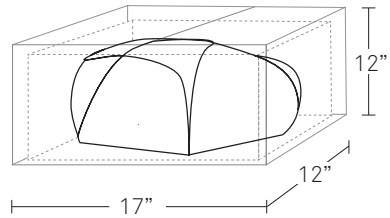

Shade Dimensions

Contains

- Shade with wall mounting bracket.
- Bag with allen key.

Recommended bulbs

120V E26 Medium Base

-  CFL Globe 1 x 15 w max or
-  LED A19 1 x 7 w max or
-  A19 Incandescent 1 x 60 w max