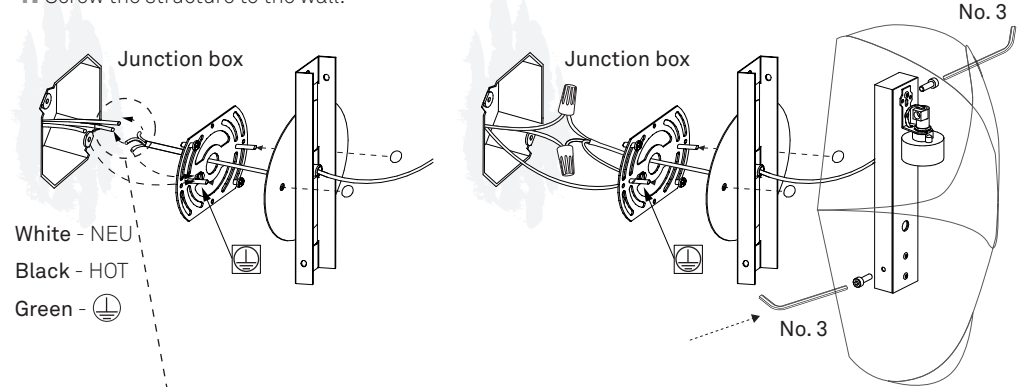

Dry location only

Bulb Not included.

Weight

Gross - 4,85 Lb
Net - 1,85 Lb

Wall mount

1. Screw the structure to the wall.

1.1

1.2

1.3

How to change the bulb