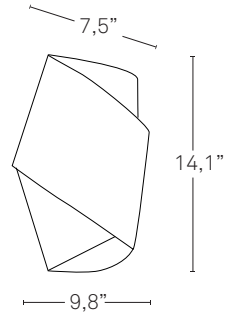

Shade Dimensions

Contains

- Shade with wall mounting bracket.
- Bag with allen key.

Recommended bulbs

120V E26 Medium Base

-  CFL Globe 1 x 15 w max or
-  LED A19 1 x 7 w max or
-  A19 Incandescent 1 x 60 w max