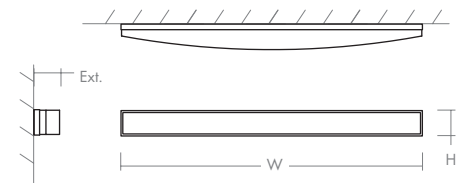

ARCHER Vanity

120v : **3-575-xx**

277v : **37-575-xx**

oxygen

FIXTURE TYPE _____ LOCATION _____

PROJECT _____ DATE _____

-20 Polished Nickel

-24 Satin Nickel

LIGHT SOURCE	11.9W LED, 3000K, CRI 90
LUMINAIRE POWER	14.6W at 120V
RATED LIFE	60000 hr RL
OPTIONAL COLOR TEMPERATURES	2700K, 3500K, 4000K
LUMEN OUTPUT	Delivered: 1206 lm (LM-79)
INPUT VOLTAGE	120V or 277V
DRIVER OUTPUT	350mA, 12W
DIMMING	0-10v & Phase (ELV) Dimming - 50/60Hz 100% to 10% Dimming
CONSTRUCTION	Plated Steel and Acrylic
DIFFUSER	- Matte White Acrylic
FINISHES	Polished Nickel (-20), Satin Nickel (-24)
MOUNTING	2" x 3" J-Box* * Deep J-Box
STANDARDS	ETL Dry/Damp listed, ADA compliant, Conforms to UL STD 1598, Certified CAN/CSA, STD C22.2 No 250.0.

DIMENSIONS

W: 26.75"

H: 2.25"

Ext: 2.27"

M.C: 1.125" From Top of Fixture

Order example for standard fixture:

3-575-24 (x- Voltage - xxx-Sequence # - xx-Finish)

3: 120v, 37: 277v