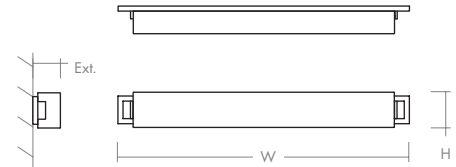

AXEL Vanity

120v : **3-552-xx**

277v : **37-552-xx**

FIXTURE TYPE _____

LOCATION _____

PROJECT _____

DATE _____

-20 Polished Nickel

-24 Satin Nickel

LIGHT SOURCE	1 x 11.9W LED, 3000K, CRI 90
LUMINAIRE POWER	14.5W at 120V
RATED LIFE	60000 hr RL
OPTIONAL COLOR TEMPERATURES	2700K, 3500K, 4000K
LUMEN OUTPUT	Delivered: 1297 lm (LM-79)
INPUT VOLTAGE	120V or 277V
DRIVER OUTPUT	350mA, 12W
DIMMING	0-10v &Phase (ELV) Dimming - 50/60Hz 100% to 10% Dimming
CONSTRUCTION	Plated Steel and Acrylic
DIFFUSER	- Matte White Acrylic
FINISHES	Polished Nickel (-20), Satin Nickel (-24)
MOUNTING	2"x 3" J-Box
STANDARDS	ETL Dry/Damp listed, ADA compliant, Conforms to UL STD 1598, Certified CAN/CSA, STD C22.2 No 250.0.

DIMENSIONS

- W:** 29.00"
- H:** 3.50"
- Ext:** 2.75"
- M.C:** 1.75" from top of fixture

Order example for standard fixture:

3-552-24 (x- Voltage - xxx-Sequence # - xx-Finish)

3: 120v, **37:** 277v

Order example for optional color temperatures: **3-552-2724**