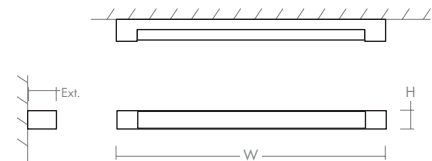

DIMENSIONS

W: 26.75"

H: 2.50"

Ext: 3.50"

M.C: 1.25" From top of fixture

Order example for standard fixture:

3-547-24 (x- Voltage - xxx-Sequence # - xx-Finish)

3: 120v, **37:** 277v

-20 Polished Nickel

-24 Satin Nickel

LIGHT SOURCE	2 x 11.9W LED, 3000K, CRI 90
LUMINAIRE POWER	28.6W at 120V
RATED LIFE	60000 hr RL
OPTIONAL COLOR TEMPERATURES	2700K, 3500K, 4000K
LUMEN OUTPUT	Delivered: 2022 lm (LM-79)
INPUT VOLTAGE	120V or 277V
DRIVER OUTPUT	2 x 350mA, 12W
DIMMING	0-10v & Phase (ELV) Dimming - 50/60Hz 100% to 10% Dimming
CONSTRUCTION	Plated Steel and Acrylic
DIFFUSER	- Matte White Acrylic
FINISHES	Polished Nickel (-20), Satin Nickel (-24)
MOUNTING	2" x 3" J-Box
STANDARDS	ETL Dry/Damp listed, ADA Compliant, Conforms to UL STD 1598, Certified CAN/CSA, STD C22.2 No 250.0.

DIMENSIONS

W: 50.75"

H: 2.50"

Ext: 3.50"

M.C: 1.25" From top of fixture

Order example for standard fixture:

3-549-24 (x- Voltage - xxx-Sequence # - xx-Finish - BPxx- Backplate Finish)

3: 120v, 37: 277v