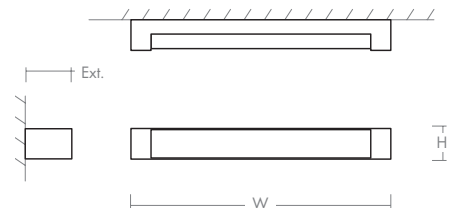

DIMENSIONS

W: 26.75"

H: 2.50"

Ext: 3.50"

M.C: 1.25" From top of fixture

Order example for standard fixture:

3-547-24 (x- Voltage - xxx-Sequence # - xx-Finish)

3: 120v, **37:** 277v

DIMENSIONS

W: 50.75"

H: 2.50"

Ext: 3.50"

M.C: 1.25" From top of fixture

Order example for standard fixture:

3-549-24 (x- Voltage - xxx-Sequence # - xx-Finish - BPxx- Backplate Finish)

3: 120v, 37: 277v