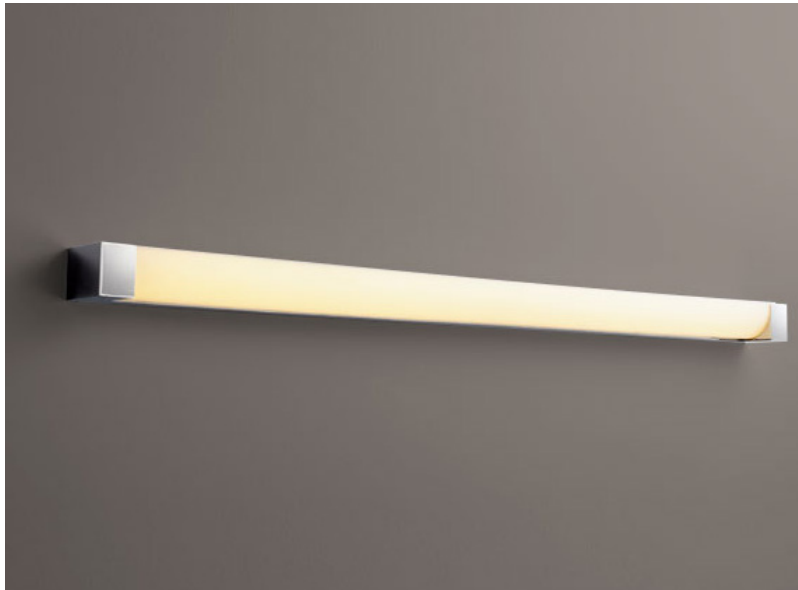

DIMENSIONS

W: 26.75"

H: 2.50"

Ext: 3.50"

M.C: 1.25" From top of fixture

Order example for standard fixture:

3-547-24 (x- Voltage - xxx-Sequence # - xx-Finish)

3: 120v, **37:** 277v

-20 Polished Nickel

-24 Satin Nickel

LIGHT SOURCE	2 x 11.9W LED, 3000K, CRI 90
LUMINAIRE POWER	28.6W at 120V
RATED LIFE	60000 hr RL
OPTIONAL COLOR TEMPERATURES	2700K, 3500K, 4000K
LUMEN OUTPUT	Delivered: 2022 lm (LM-79)
INPUT VOLTAGE	120V or 277V
DRIVER OUTPUT	2 x 350mA, 12W
DIMMING	0-10v & Phase (ELV) Dimming - 50/60Hz 100% to 10% Dimming
CONSTRUCTION	Plated Steel and Acrylic
DIFFUSER	- Matte White Acrylic
FINISHES	Polished Nickel (-20), Satin Nickel (-24)
MOUNTING	2" x 3" J-Box
STANDARDS	ETL Dry/Damp listed, ADA Compliant, Conforms to UL STD 1598, Certified CAN/CSA, STD C22.2 No 250.0.