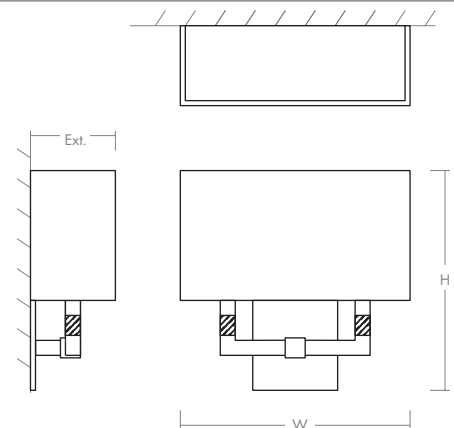

CHAMELEON Wall Sconce

120v : **3-514-xx**

277v : **37-514-xx**

oxygen

FIXTURE TYPE _____ LOCATION _____

PROJECT _____ DATE _____

-40 Aged Brass

-14 Polished Chrome

-24 Satin Nickel

-22 Oiled Bronze

LIGHT SOURCE	1 x 11.9W LED, 3000K, CRI 90
LUMINAIRE POWER	13.1W at 120V
RATED LIFE	60000 hr RL
OPTIONAL COLOR TEMPERATURES	2700K, 3500K, 4000K
LUMEN OUTPUT	Delivered: 832 lm (LM-79)
INPUT VOLTAGE	120V or 277V
DRIVER OUTPUT	350mA, 12W
DIMMING	0-10v & Phase (ELV) Dimming - 50/60Hz 100% to 10% Dimming
CONSTRUCTION	Plated Steel and Acrylic
DIFFUSER	- Matte White Acrylic
FINISHES	Polished Chrome (-14), Oiled Bronze (-22), Satin Nickel (-24), Aged Brass (-40)
MOUNTING	4" Octagonal J-Box
STANDARDS	ETL Dry/Damp listed, ADA compliant, Conforms to UL STD 1598, Certified CAN/CSA, STD C22.2 No 250.0.

DIMENSIONS

W: 11.44"

H: 10.94"

Ext: 4.00"

M.C: 4.19" From top of fixture

Order example for standard fixture:

3-514-24 (x- Voltage - xxx-Sequence # - xx-Finish)

3: 120v, **37:** 277v