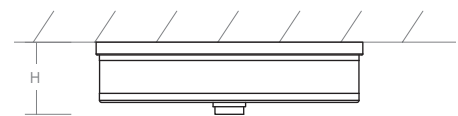

-24 Satin Nickel

LIGHT SOURCE	2 x 10.1W LED, 3000K, CRI 90
LUMINAIRE POWER	25.7W at 120V
RATED LIFE	60000 hr RL
OPTIONAL COLOR TEMPERATURES	2700K, 3500K, 4000K
LUMEN OUTPUT	Delivered: 1277 lm (LM-79)
INPUT VOLTAGE	120V or 277V
DRIVER OUTPUT	2 x 350mA, 12W
DIMMING	0-10v & Phase (ELV) Dimming - 50/60Hz 100% to 10% Dimming
CONSTRUCTION	Plated Steel and Acrylic / Fabric
DIFFUSER	- White Grass and Matte White Acrylic
FINISHES	Satin Nickel (-24)
MOUNTING	4" Octagonal J-Box
STANDARDS	ETL Dry/Damp listed, Conforms to UL STD 1598, Certified CAN/CSA, STD C22.2 No 250.0.

DIMENSIONS
Dia: 14.50"
H: 4.00"

Order example for standard fixture:

3-694-24 (x- Voltage - xxx-Sequence # - xx-Finish)

3: 120v, 37: 277v

Order example for optional color temperatures: **3-694-2724**

27: 2700K, 35: 3500K, 40: 4000K

DIMENSIONS
Dia: 14.50"
H: 6.88"

Order example for standard fixture:

3-695-24 (x- Voltage - xxx-Sequence # - xx-Finish)

3: 120v, **37:** 277v

Order example for optional color temperatures: **3-695-2724**

27: 2700K, **35:** 3500K, **40:** 4000K