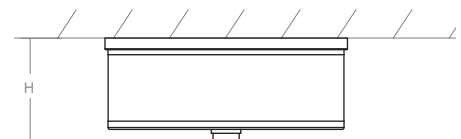

-24 Satin Nickel

LIGHT SOURCE	2 x 10.1W LED, 3000K, CRI 90
LUMINAIRE POWER	25.7W at 120V
RATED LIFE	60000 hr RL
OPTIONAL COLOR TEMPERATURES	2700K, 3500K, 4000K
LUMEN OUTPUT	Delivered: 1277 lm (LM-79)
INPUT VOLTAGE	120V or 277V
DRIVER OUTPUT	2 x 350mA, 12W
DIMMING	0-10v & Phase (ELV) Dimming - 50/60Hz 100% to 10% Dimming
CONSTRUCTION	Plated Steel and Acrylic / Fabric
DIFFUSER	- White Grass and Matte White Acrylic
FINISHES	Satin Nickel (-24)
MOUNTING	4" Octagonal J-Box
STANDARDS	ETL Dry/Damp listed, Conforms to UL STD 1598, Certified CAN/CSA, STD C22.2 No 250.0.

DIMENSIONS
Dia: 14.50"
H: 4.00"

Order example for standard fixture:

3-694-24 (x- Voltage - xxx-Sequence # - xx-Finish)

3: 120v, 37: 277v

Order example for optional color temperatures: **3-694-2724**

27: 2700K, 35: 3500K, 40: 4000K

-22 Oiled Bronze

-24 Satin Nickel

LIGHT SOURCE	2 x 10.1W LED, 3000K, CRI 90
LUMINAIRE POWER	26.6W at 120V
RATED LIFE	60000 hr RL
OPTIONAL COLOR TEMPERATURES	2700K, 3500K, 4000K
LUMEN OUTPUT	Delivered: 1405 lm (LM-79)
INPUT VOLTAGE	120V or 277V
DRIVER OUTPUT	2 x 350mA, 12W
DIMMING	0-10v & Phase (ELV) Dimming - 50/60Hz 100% to 10% Dimming
CONSTRUCTION	Plated Steel and Acrylic / Fabric
DIFFUSER	- White Grass and Matte White Acrylic
METAL FINISHES	Oiled Bronze (-22), Satin Nickel (-24)
MOUNTING	4" Octagonal J-Box
STANDARDS	ETL Dry/Damp listed, Conforms to UL STD 1598, Certified CAN/CSA, STD C22.2 No 250.0.

DIMENSIONS
Dia: 14.50"
H: 6.88"

Order example for standard fixture:

3-695-24 (x- Voltage - xxx-Sequence # - xx-Finish)

3: 120v, **37:** 277v

Order example for optional color temperatures: **3-695-2724**

27: 2700K, **35:** 3500K, **40:** 4000K