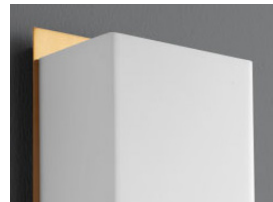

-40 Aged Brass

-22 Oiled Bronze

-24 Satin Nickel

Diffusers:

-1 White Cotton

-2 Matte White Acrylic

- LIGHT SOURCE** 1 x 8.2W LED, 3000K, CRI 90
- LUMINAIRE POWER** 10.4W at 120V
- RATED LIFE** 60000 hr RL
- OPTIONAL COLOR TEMPERATURES** 2700K, 3500K, 4000K
- LUMEN OUTPUT** Delivered: (-1) Fabric: 763 lm (LM-79)
(-2) Acrylic: 1m (LM-79)
- INPUT VOLTAGE** 120V or 277V
- DRIVER OUTPUT** 350mA, 12W
- DIMMING** 0-10v & Phase (ELV) Dimming - 50/60Hz 100% to 10% Dimming
- CONSTRUCTION** Plated Steel and Acrylic / Fabric
- DIFFUSER / METAL FINISHES** (-122) White Cotton / Oiled Bronze
(-124) White Cotton / Satin Nickel
(-140) White Cotton / Aged Brass
(-222) Matte White Acrylic / Oiled Bronze
(-224) Matte White Acrylic / Satin Nickel
(-240) Matte White Acrylic / Aged Brass
- MOUNTING** 4" Octagonal J-Box
- STANDARDS** ETL Dry/Damp listed, ADA compliant, Conforms to UL STD 1598, Certified CAN/CSA, STD C22.2 No 250.0.