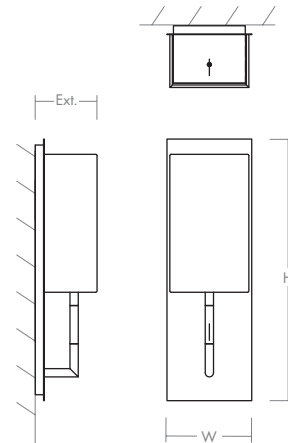

EPOCH Wall Sconce

120v : **3-564-xxx**

277v : **37-564-xxx**

oxygen

FIXTURE TYPE _____

LOCATION _____

PROJECT _____

DATE _____

-40 Aged Brass

-22 Oiled Bronze

-24 Satin Nickel

Diffusers:

-1 White Cotton

-2 Matte White Acrylic

- LIGHT SOURCE** 1 x 8.2W LED, 3000K, CRI 90
- LUMINAIRE POWER** 10.4W at 120V
- RATED LIFE** 60000 hr RL
- OPTIONAL COLOR TEMPERATURES** 2700K, 3500K, 4000K
- LUMEN OUTPUT** Delivered: (-1) Fabric: 763 lm (LM-79)
(-2) Acrylic: 1m (LM-79)
- INPUT VOLTAGE** 120V or 277V
- DRIVER OUTPUT** 350mA, 12W
- DIMMING** 0-10v & Phase (ELV) Dimming - 50/60Hz 100% to 10% Dimming
- CONSTRUCTION** Plated Steel and Acrylic / Fabric
- DIFFUSER / METAL FINISHES** (-122) White Cotton / Oiled Bronze
(-124) White Cotton / Satin Nickel
(-140) White Cotton / Aged Brass
(-222) Matte White Acrylic / Oiled Bronze
(-224) Matte White Acrylic / Satin Nickel
(-240) Matte White Acrylic / Aged Brass
- MOUNTING** 4" Octagonal J-Box
- STANDARDS** ETL Dry/Damp listed, ADA compliant, Conforms to UL STD 1598, Certified CAN/CSA, STD C22.2 No 250.0.

DIMENSIONS

- W:** 5.13"
- H:** 15.81"
- Ext:** 3.73"
- M.C:** 6.42" From top of fixture

Order example for standard fixture:

3-564-224 (x- Voltage - xxx-Sequence # - x-Diffuser - xx-Finish)

3: 120v, 37: 277v