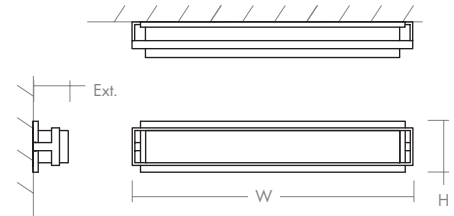

# oxygen

FIXTURE TYPE \_\_\_\_\_ LOCATION \_\_\_\_\_

PROJECT \_\_\_\_\_ DATE \_\_\_\_\_

-24 Satin Nickel

-20 Polished Nickel

**LIGHT SOURCE** 1 x 11.9W LED, 3000K, CRI 90  
**LUMINAIRE POWER** 14.9W at 120V  
**RATED LIFE** 60000 hr RL  
**OPTIONAL COLOR TEMPERATURES** 2700K, 3500K, 4000K  
**LUMEN OUTPUT** Delivered: 1057 lm (LM-79)  
**INPUT VOLTAGE** 120V or 277V  
**DRIVER OUTPUT** 350 mA, 12W  
**DIMMING** 0-10v &Phase (ELV) Dimming - 50/60Hz 100% to 10% Dimming  
**CONSTRUCTION** Plated Steel and Acrylic  
**DIFFUSER** - Matte White Acrylic  
**FINISHES** Polished Nickel (-20), Satin Nickel (-24)  
**MOUNTING** 4" Octagonal J-Box  
**STANDARDS** ETL Dry/Damp listed, ADA compliant, Conforms to UL STD 1598, Certified CAN/CSA, STD C22.2 No 250.0.

## DIMENSIONS

**W: 26.50"**

**H: 4.75"**

**Ext: 3.33"**

**M.C: 2.37"** From top of fixture

Order example for standard fixture:

**3-534-24** (x- Voltage - xxx-Sequence # - xx-Finish)

3: 120v, 37: 277v