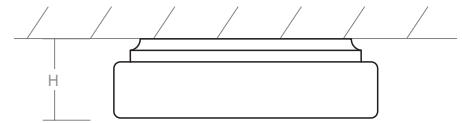

DIMENSIONS
Dia: 10.00"
H: 3.00"

Order example for standard fixture:

3-648-6 (x- Voltage - xxx-Sequence # - xx-Finish)

3: 120v, 37: 277v

Order example for optional color temperatures: **3-648-276**

27: 2700K, 35: 3500K, 40: 4000K

RHYTHM Wall Sconce / Ceiling Mount

120v: **3-649-xx**

277v: **37-649-xx**

oxygen

FIXTURE TYPE _____

LOCATION _____

PROJECT _____

DATE _____

DIMENSIONS
Dia: 14.00"
H: 3.00"

Order example for standard fixture:

3-649-6 (x- Voltage - xxx-Sequence # - xx-Finish)

3: 120v, 37: 277v

Order example for optional color temperatures: **3-649-276**

27: 2700K, 35: 3500K, 40: 4000K