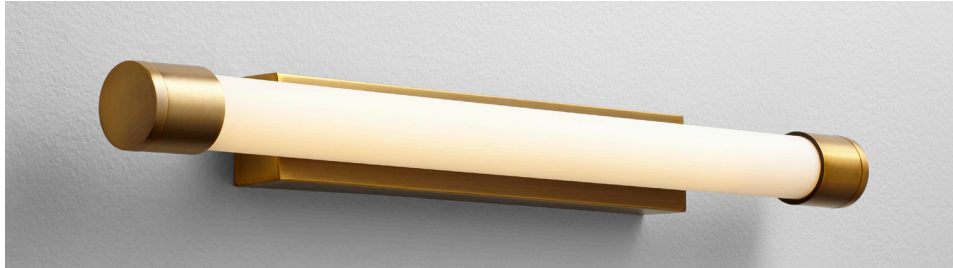

# ZENITH II Vanity

120v : **3-557-xx**

277v : **37-557-xx**

# oxygen

FIXTURE TYPE \_\_\_\_\_ LOCATION \_\_\_\_\_

PROJECT \_\_\_\_\_ DATE \_\_\_\_\_

-40 Aged Brass

-14 Polished Chrome

-22 Oiled Bronze

-24 Satin Nickel

<b>LIGHT SOURCE</b>	1 x 11.1W LED, 3000K, CRI 901
<b>LUMINAIRE POWER</b>	14.5W at 120V
<b>RATED LIFE</b>	60000 hr RL
<b>OPTIONAL COLOR TEMPERATURES</b>	2700K, 3500K, 4000K
<b>LUMEN OUTPUT</b>	Delivered: 969 lm (LM-79)
<b>INPUT VOLTAGE</b>	120V or 277V
<b>DRIVER OUTPUT</b>	350mA, 12W
<b>DIMMING</b>	0-10v & Phase (ELV) Dimming - 50/60Hz 100% to 10% Dimming
<b>CONSTRUCTION</b>	Plated Steel and Acrylic
<b>DIFFUSER</b>	- Matte White Acrylic
<b>FINISHES</b>	Polished Chrome (-14), Oiled Bronze (-22), Satin Nickel (-24), Aged Brass (-40)
<b>MOUNTING</b>	2"x 3" J-Box
<b>STANDARDS</b>	ETL Dry/Damp listed, ADA compliant, Conforms to UL STD 1598, Certified CAN/CSA, STD C22.2 No 250.0.

## DIMENSIONS

**W:** 24.33"

**H:** 2.50"

**Ext:** 3.32"

**M.C:** 1.20" From top of fixture

Order example for standard fixture:

**3-557-24** (x- Voltage - xxx-Sequence # - xx-Finish)

3: 120v, 37: 277v

## DIMENSIONS

W: 48.82"  
H: 2.50"  
Ext: 3.32"  
M.C: 1.20" From top of fixture

Order example for standard fixture:

**3-559-24** (x- Voltage - xxx-Sequence # - xx-Finish)

3: 120v, 37: 277v

Order example for optional color temperatures: **3-559-2724**