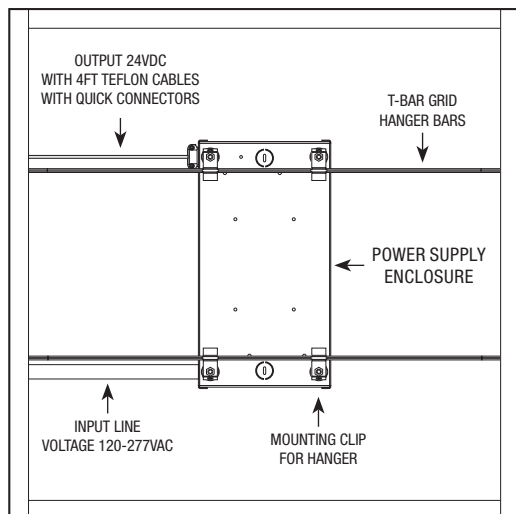

T-BAR GRID CEILING