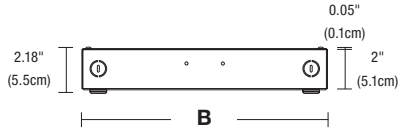

TOP VIEW

SIDE VIEW

PSB-96W-010-24VDC-2XK-TB
(T-BAR GRID CEILING)

STANDARD & T-BAR DIMENSIONS		
	A	B
PSB-96W-010-24VDC-2XK	6.48"	12.15"
PSB-2X96W-010-24VDC-2XK	10"	14"
PSB-3X96W-010-24VDC-2XK	13"	17"
PSB-4X96W-010-24VDC-2XK	13"	17"

DESCRIPTION

Accepts input voltage in a range of 120 - 277VAC and outputs 24VDC power up to 96 watts. The low voltage output dims down to 1% when two additional wires are connected to a 0-10V dimmer. The enclosure provides a space inside for electrical connections. In-Wall Power Supply Kit includes power supply, box cover and stud hangers. T-Bar Mounting Kit includes power supply, box cover, and T-bar hangers for installing Junction Box above ceiling with in easy reach. Comes with 4' of 14 gauge pair Teflon cables with quick secure connectors. Power Supply features short circuit, overload and over temperature protection.

PSB-96W-010-24VDC-2XK-IW

PSB-96W-010-24VDC-2XK-IW (IN WALL KIT)

IN-WALL DIMENSIONS		
	A	B
PSB-96W-010-24VDC-2XK-IW	8.5"	14.25"

PROJECT		FIXTURE TYPE		DATE	
---------	--	--------------	--	------	--

Application: 0-10V dimming for Tunable White LED Strip/Fixture