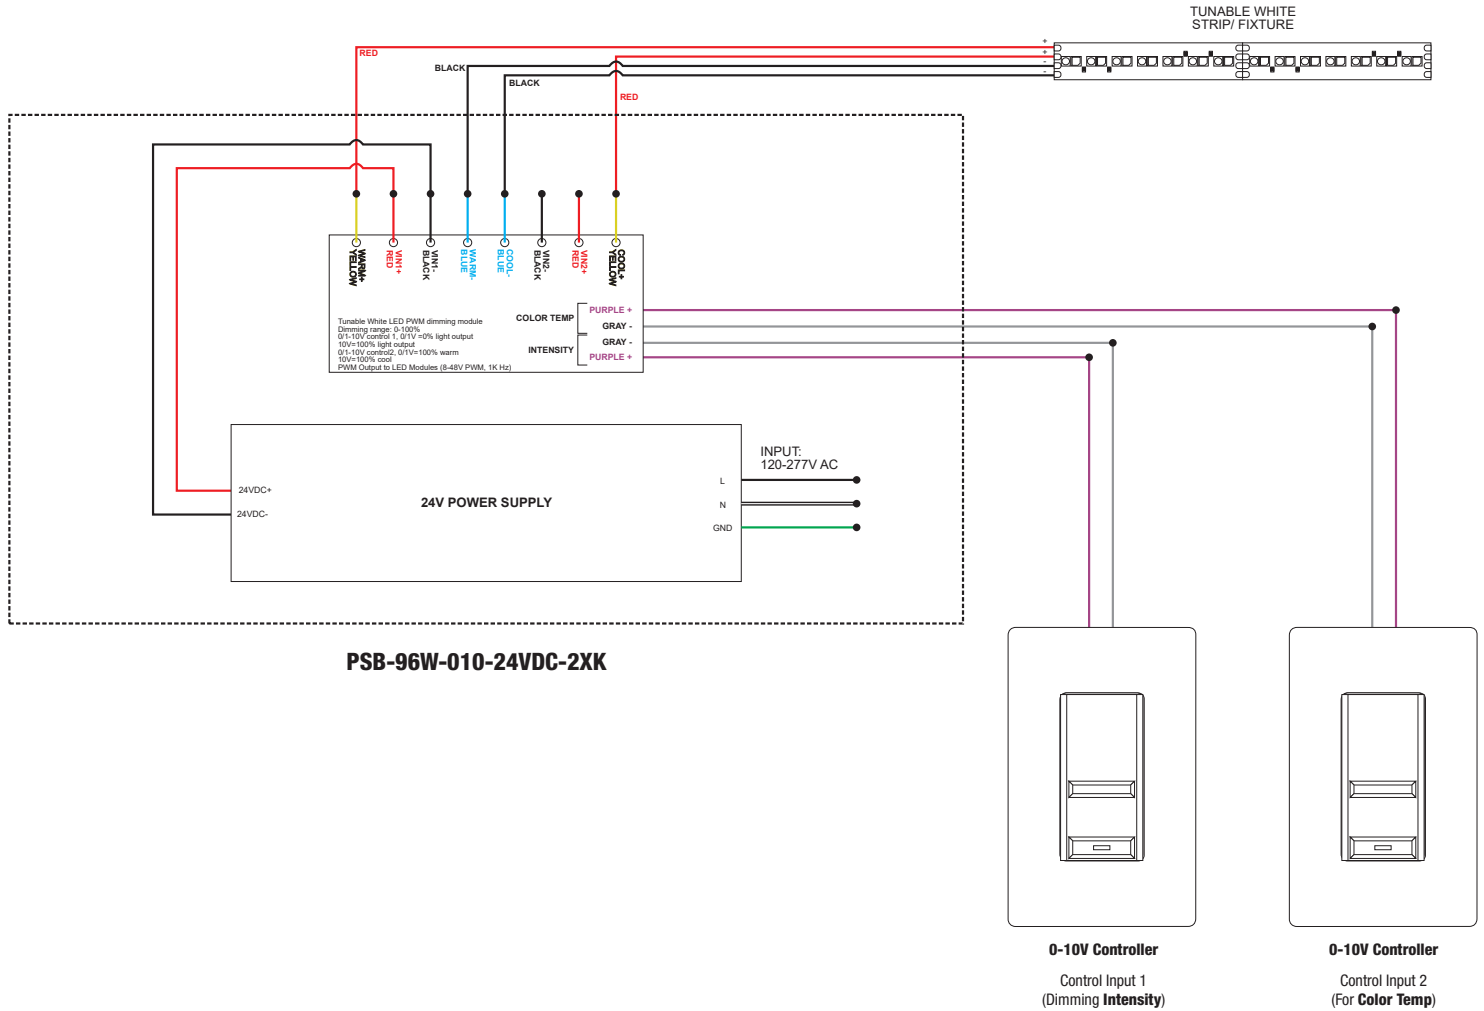

DESCRIPTION

Accepts input voltage in a range of 120 - 277VAC and outputs 24VDC power up to 96 watts. The low voltage output dims down to 1% when two additional wires are connected to a 0-10V dimmer. The enclosure provides a space inside for electrical connections. In-Wall Power Supply Kit includes power supply, box cover and stud hangers. T-Bar Mounting Kit includes power supply, box cover, and T-bar hangers for installing Junction Box above ceiling with in easy reach. Comes with 4' of 14 gauge pair Teflon cables with quick secure connectors. Power Supply features short circuit, overload and over temperature protection.

Linear, Logarithmic 100% - 0% (HydraDrive)

COMPLIANCE

Made in the USA, UL, CE, Title 24
*Title 24 with JA8 listed PureEdge products and systems

Product	Wattage	Dimming	Voltage	Color Temperature	Options
PSB	96W	010	24VDC	2XK	STANDARD (Leave Blank)
PSB Power Supply with Enclosure Box with Tunable White 0-10V Controller	96W 96 Watts 2X96W 2x96 Watts 3X96W 3x96 Watts 4X96W 4x96 Watts	010 0-10 Volt Dimming	24VDC 24 Volt DC	2XK Tunable White	TB T-Bar Grid Ceiling IW* In-Wall Kit TBCP T-Bar Chicago Plenum *96 watts only

PSB-96W-010-24VDC-2XK-IW

PSB-96W-010-24VDC-2XK-IW (IN WALL KIT)

IN-WALL DIMENSIONS		
	A	B
PSB-96W-010-24VDC-2XK-IW	8.5"	14.25"

PROJECT		FIXTURE TYPE		DATE	
---------	--	--------------	--	------	--

Application: 0-10V dimming for Tunable White LED Strip/Fixture

T-BAR GRID CEILING

IN WALL KIT

PROJECT	FIXTURE TYPE	DATE
---------	--------------	------