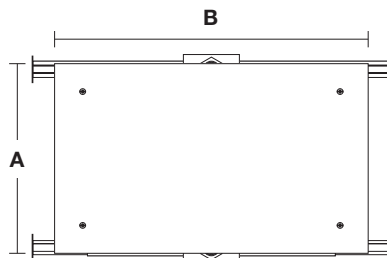

PSB-96W-010-24VDC-2XK-IW

PSB-96W-010-24VDC-2XK-IW (IN WALL KIT)

IN-WALL DIMENSIONS		
	A	B
PSB-96W-010-24VDC-2XK-IW	8.5"	14.25"

PROJECT		FIXTURE TYPE		DATE	
---------	--	--------------	--	------	--

Application: 0-10V dimming for Tunable White LED Strip/Fixture