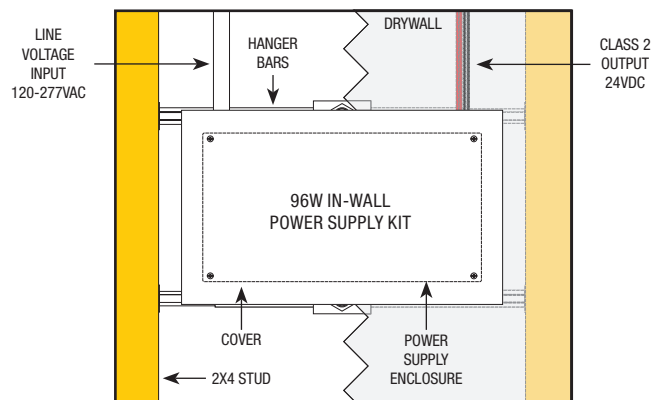

PSB-96W-010-24VDC-2XK-IW

PSB-96W-010-24VDC-2XK-IW (IN WALL KIT)

IN-WALL DIMENSIONS		
	A	B
PSB-96W-010-24VDC-2XK-IW	8.5"	14.25"

PROJECT		FIXTURE TYPE		DATE	
---------	--	--------------	--	------	--

Application: 0-10V dimming for Tunable White LED Strip/Fixture

T-BAR GRID CEILING

IN WALL KIT

PROJECT	FIXTURE TYPE	DATE
---------	--------------	------