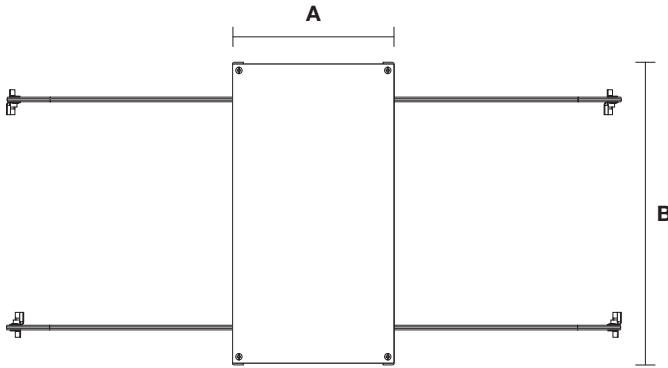

TOP VIEW

SIDE VIEW

PSB-96W-010-24VDC-2XK-TB
(T-BAR GRID CEILING)

STANDARD & T-BAR DIMENSIONS		
	A	B
PSB-96W-010-24VDC-2XK	6.48"	12.15"
PSB-2X96W-010-24VDC-2XK	10"	14"
PSB-3X96W-010-24VDC-2XK	13"	17"
PSB-4X96W-010-24VDC-2XK	13"	17"

DESCRIPTION

Accepts input voltage in a range of 120 - 277VAC and outputs 24VDC power up to 96 watts. The low voltage output dims down to 1% when two additional wires are connected to a 0-10V dimmer. The enclosure provides a space inside for electrical connections. In-Wall Power Supply Kit includes power supply, box cover and stud hangers. T-Bar Mounting Kit includes power supply, box cover, and T-bar hangers for installing Junction Box above ceiling with in easy reach. Comes with 4' of 14 gauge pair Teflon cables with quick secure connectors. Power Supply features short circuit, overload and over temperature protection.