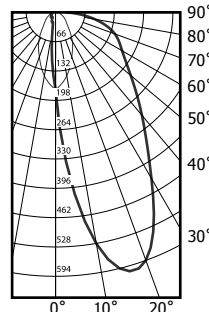

CANDLEPOWER DISTRIBUTION
SYLVANIA TRU-AIM 50 WATT IR MR16 NFL/25/EXZ