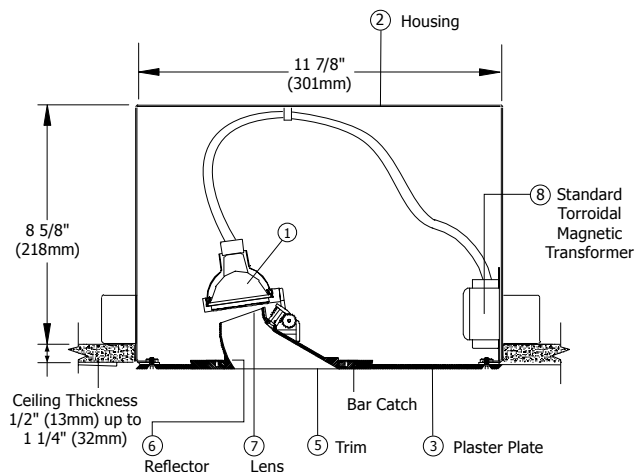

**All Housings
IC and Air
Tight Rated**

Description: Specification grade recessed plaster-in (drywall) flangeless, flush wall wash fixture. Trim offers no-glare aperture and ultra uniform field of light to top of wall. Mounts at 32" (813mm) center to center and 40" (1016mm) from center to wall.

- Lamp:** MR16 12v 50W IR Lamp (infrared, equal to 75W Halogen), maximum.
- Housing:** AH6 IC and air tight construction, 19 gage die formed aluminum. Suitable for remodel and new construction.
- Plaster Plate:** 11 7/8" (301mm) x 9 1/4" (235 mm) x 1/8" (3mm) aluminum plaster plate, primed and mounted flush with ceiling. Apply Durabond ceiling compound at the perimeter of the housing. This prevents chipping and cracking at the trim aperture, which is common with other flush fixtures.
- Mounting:** Self leveling telescoping mounting bars extend to allow mounting between studs 16"-24" (406-609mm) O.C. Mounting hardware is suitable for new and remodel commercial or residential drywall construction. Designed to accommodate ceiling thickness from 1/2" (13mm) to 1 1/4" (32mm). Notch marking for laser alignment.
- Trim:** Die-cast and precision-machined aluminum 3 1/2" (89mm) aperture. Flangeless, flush square trim with precision snap-fit into the plaster plate.
- Reflector:** Precision cut aluminum with silver haze, brushed bronze, white or black finish.
- Lens:** Supplied with frosted prismatic lens to provide smooth beam patterns.
- Electrical:** Standard 75W 120V 60Hz toroidal magnetic transformer includes integral thermal protection and potting for noise reduction. Spring clip allows transformer to be easily removed or interchanged to electronic through the aperture. Primary leads 120V (Electronic & international versions: 120V, 230V, 277V). Secondary output voltage is 11.8 volts. Socket pure nickel contacts.