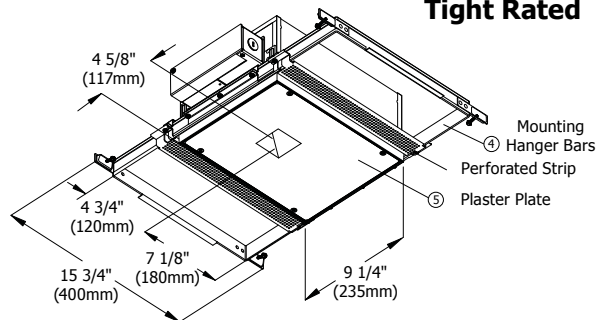

**All Housings
IC and Air
Tight Rated**

Description: Specification grade recessed plaster-in (drywall) flangeless, flush wall wash fixture. Trim offers no-glare aperture and ultra uniform field of light to top of wall. Mounts at 32" (813mm) center to center and 40" (1016mm) from center to wall.

- Lamp:** MR16 12v 50W IR Lamp (infrared, equal to 75W Halogen), maximum.
- Housing:** AH6 IC and air tight construction, 19 gage die formed aluminum. Suitable for remodel and new construction.
- Plaster Plate:** 11 7/8" (301mm) x 9 1/4" (235 mm) x 1/8" (3mm) aluminum plaster plate, primed and mounted flush with ceiling. Apply Durabond ceiling compound at the perimeter of the housing. This prevents chipping and cracking at the trim aperture, which is common with other flush fixtures.
- Mounting:** Self leveling telescoping mounting bars extend to allow mounting between studs 16"-24" (406-609mm) O.C. Mounting hardware is suitable for new and remodel commercial or residential drywall construction. Designed to accommodate ceiling thickness from 1/2" (13mm) to 1 1/4" (32mm). Notch marking for laser alignment.
- Trim:** Die-cast and precision-machined aluminum 3 1/2" (89mm) aperture. Flangeless, flush square trim with precision snap-fit into the plaster plate.
- Reflector:** Precision cut aluminum with silver haze, brushed bronze, white or black finish.
- Lens:** Supplied with frosted prismatic lens to provide smooth beam patterns.
- Electrical:** Standard 75W 120V 60Hz toroidal magnetic transformer includes integral thermal protection and potting for noise reduction. Spring clip allows transformer to be easily removed or interchanged to electronic through the aperture. Primary leads 120V (Electronic & international versions: 120V, 230V, 277V). Secondary output voltage is 11.8 volts. Socket pure nickel contacts.