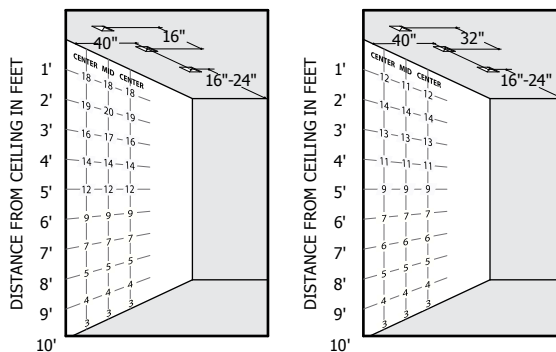

MULTIPLE UNITS - FOOTCANDLES ON WALL
SYLVANIA TRU-AIM 50 WATT IR MR16 NFL/25/EXZ

CANDLEPOWER DISTRIBUTION
SYLVANIA TRU-AIM 50 WATT IR MR16 NFL/25/EXZ