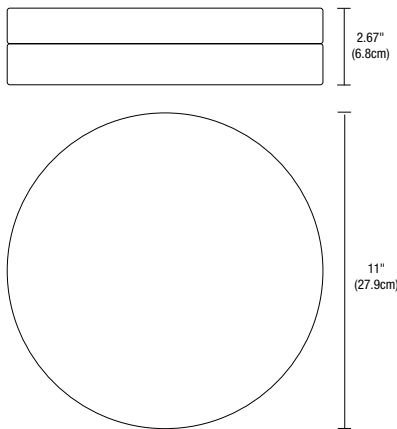

### Description

Mint Round ceiling fixtures feature a frosted diffuser and a satin nickel finish. Available in 6 inch and 11 inch versions. The 6 inch version includes one 40 watt, 120 volt, JCD, G9 halogen lamp; 11 inch version includes two 40 watt, 120 volt, JCD, G9 halogen lamps. General light distribution.

### Weight

- MINT-6-C-RD-FR-SN 4 lbs (1.8kg)
- MINT-11-C-RD-FR-SN 8 lbs (3.6kg)

Fixture	Size	Type	Diffuser	Finish
<b>MINT</b>	<b>6</b>	<b>C-RD</b>	<b>FR</b>	<b>SN</b>
MINT Mint	6 5.9" 11 11"	C-RD Ceiling Round	FR Frosted Glass	SN Satin Nickel