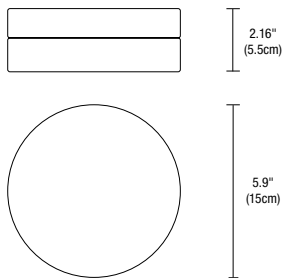

### Description

Mint Round ceiling fixtures feature a frosted diffuser and a satin nickel finish. Available in 6 inch and 11 inch versions. The 6 inch version includes one 40 watt, 120 volt, JCD, G9 halogen lamp; 11 inch version includes two 40 watt, 120 volt, JCD, G9 halogen lamps. General light distribution.

### Weight

- MINT-6-C-RD-FR-SN 4 lbs (1.8kg)
- MINT-11-C-RD-FR-SN 8 lbs (3.6kg)

Fixture	Size	Type	Diffuser	Finish
<b>MINT</b>	<b>6</b>	<b>C-RD</b>	<b>FR</b>	<b>SN</b>
MINT Mint	6 5.9" 11 11"	C-RD Ceiling Round	FR Frosted Glass	SN Satin Nickel